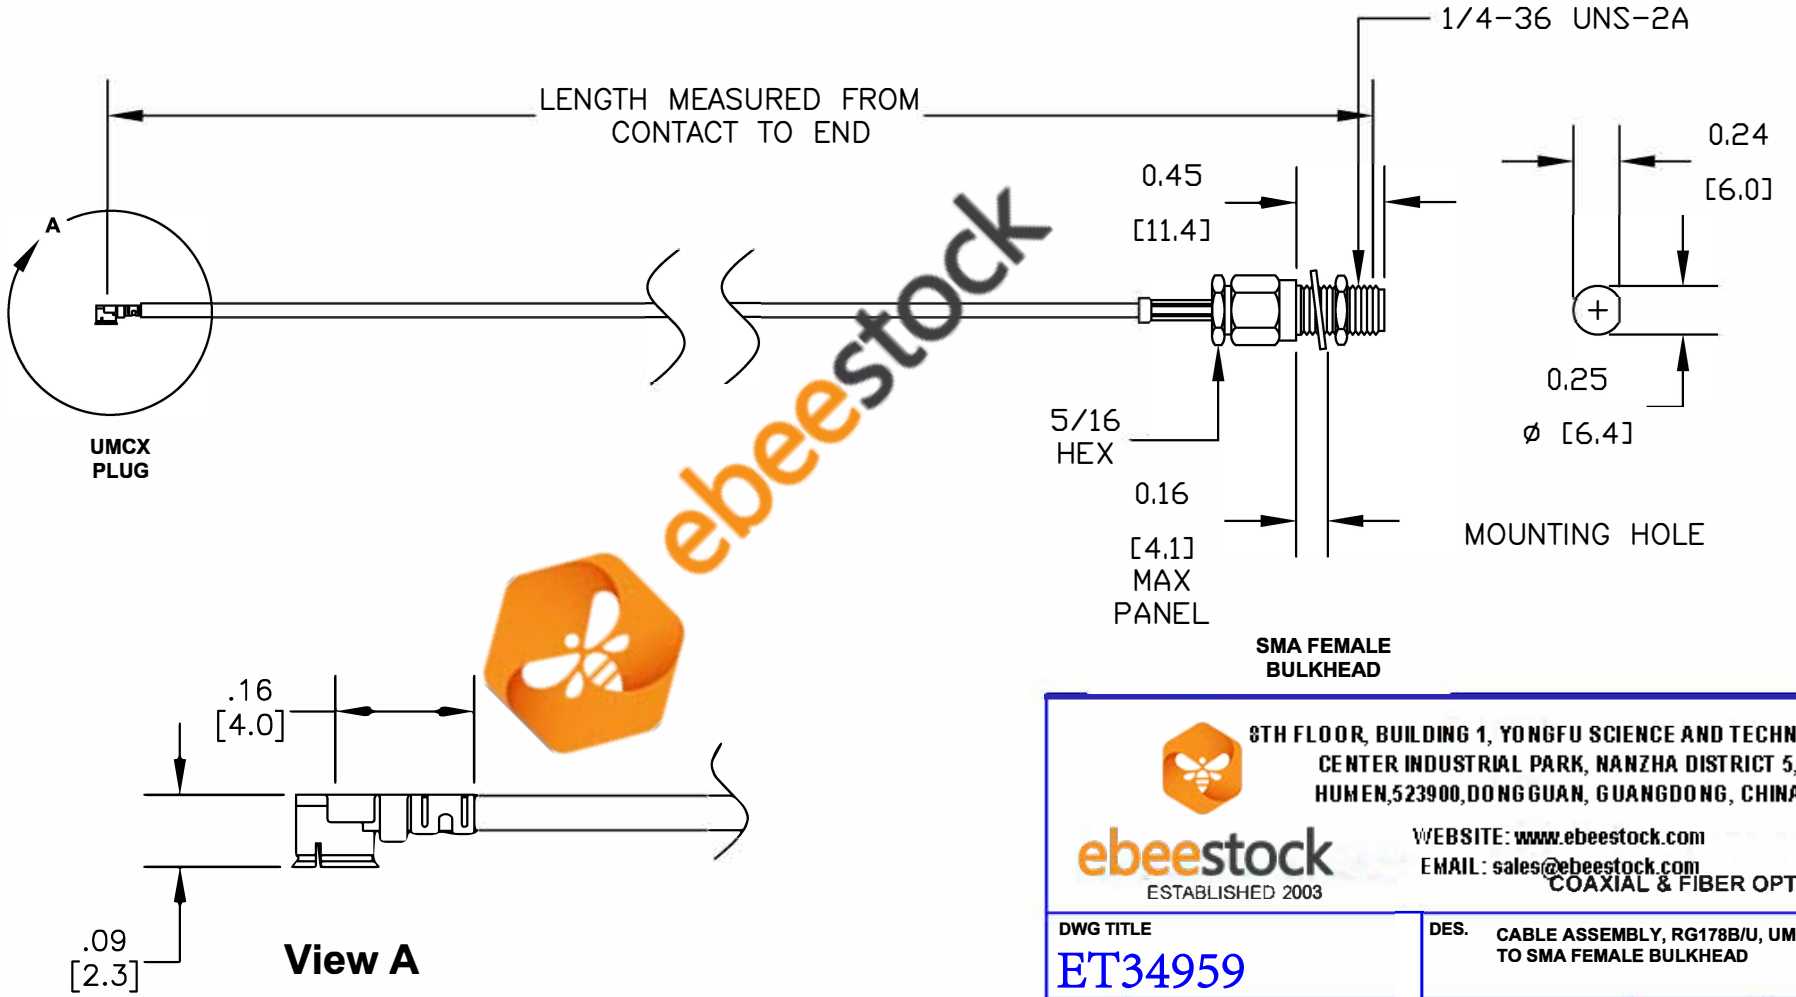

COMPONENTS	IMPEDANCE
UMCX PLUG	50 OHM
SMA FEMALE BULKHEAD	50 OHM
RG178B/U	50 OHM

Standard Lengths	
-6	6"
-12	12"
-18	18"
-XXX	Custom Length in inches (24" Max Length)

8TH FLOOR, BUILDING 1, YONGFU SCIENCE AND TECHNOLOGY  
CENTER INDUSTRIAL PARK, NANZHA DISTRICT 5,  
HUMEN, 523900, DONG GUAN, GUANGDONG, CHINA

**ebeestock**  
ESTABLISHED 2003

WEBSITE: [www.ebeestock.com](http://www.ebeestock.com)  
EMAIL: [sales@ebeestock.com](mailto:sales@ebeestock.com)  
COAXIAL & FIBER OPTICS

<b>DWG TITLE</b>	<b>DES.</b>
ET34959	CABLE ASSEMBLY, RG178B/U, UMCX PLUG TO SMA FEMALE BULKHEAD
<b>REV. -</b>	<b>FSCM NO. 53919</b>
CAD FILE	082411
SCALE	N/A
SIZE	A
	2231

**NOTES:**

1. UNLESS OTHERWISE SPECIFIED ALL DIMENSIONS ARE NOMINAL.
2. ALL SPECIFICATIONS ARE SUBJECT TO CHANGE WITHOUT NOTICE AT ANY TIME.
3. DIMENSIONS ARE IN INCHES [mm].
4. LENGTH TOLERANCE IS ± 1.5% OR 3/8", WHICHEVER IS GREATER.