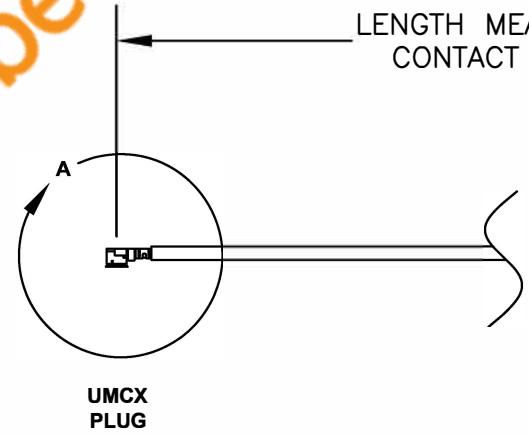

COMPONENTS	IMPEDANCE
UMCX PLUG	50 OHM
REVERSE POLARITY SMA FEMALE BULKHEAD	50 OHM
RG178B/U	50 OHM

Standard Lengths	
-3	3"
-6	6"
-9	9"
-12	12"
-18	18"
-24	24"
-XXX	Custom Length in inches (24" Max Length)

DWG TITLE	DES.
ET34962	UMCX PLUG TO REVERSE POLARITY SMA FEMALE BULKHEAD, RG178B/U

REV. -	FSCM NO. 53919	CAD FILE 032008	SCALE N/A	SIZE A	127
--------	----------------	-----------------	-----------	--------	-----

- NOTES:
- UNLESS OTHERWISE SPECIFIED ALL DIMENSIONS ARE NOMINAL.
 - ALL SPECIFICATIONS ARE SUBJECT TO CHANGE WITHOUT NOTICE AT ANY TIME.
 - DIMENSIONS ARE IN INCHES.
 - LENGTH TOLERANCE IS $\pm 1.5\%$ OR $3/8"$, WHICHEVER IS GREATER.