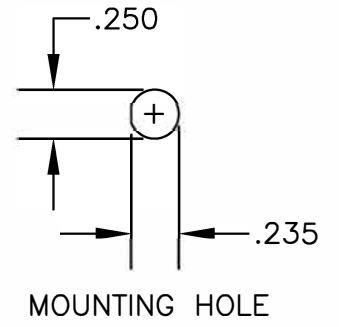

COMPONENTS	IMPEDANCE
UMCX PLUG	50 OHM
REVERSE POLARITY SMA FEMALE BULKHEAD	50 OHM
RG178B/U	50 OHM

Standard Lengths	
-3	3"
-6	6"
-9	9"
-12	12"
-18	18"
-24	24"
-XXX	Custom Length in inches (24" Max Length)

DWG TITLE	DES.
ET34962	UMCX PLUG TO REVERSE POLARITY SMA FEMALE BULKHEAD, RG178B/U

REV. -	FSCM NO. 53919	CAD FILE 032008	SCALE N/A	SIZE A	127
--------	----------------	-----------------	-----------	--------	-----

- NOTES:
- UNLESS OTHERWISE SPECIFIED ALL DIMENSIONS ARE NOMINAL.
 - ALL SPECIFICATIONS ARE SUBJECT TO CHANGE WITHOUT NOTICE AT ANY TIME.
 - DIMENSIONS ARE IN INCHES.
 - LENGTH TOLERANCE IS $\pm 1.5\%$ OR $3/8"$, WHICHEVER IS GREATER.