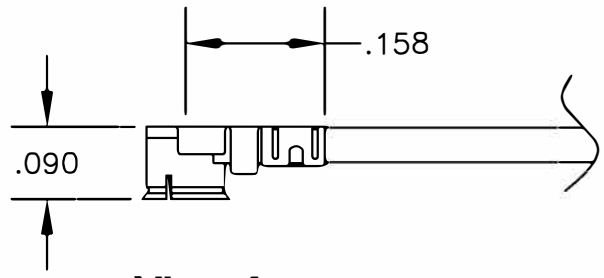

COMPONENTS	IMPEDANCE
UMCX PLUG	50 OHM
REVERSE POLARITY SMA FEMALE BULKHEAD	50 OHM
RG178B/U	50 OHM

Standard Lengths	
-3	3"
-6	6"
-9	9"
-12	12"
-18	18"
-24	24"
-XXX	Custom Length in inches (24" Max Length)

DWG TITLE	DES.
ET34962	UMCX PLUG TO REVERSE POLARITY SMA FEMALE BULKHEAD, RG178B/U

REV. -	FSCM NO. 53919	CAD FILE 032008	SCALE N/A	SIZE A	127
--------	----------------	-----------------	-----------	--------	-----

- NOTES:
- UNLESS OTHERWISE SPECIFIED ALL DIMENSIONS ARE NOMINAL.
 - ALL SPECIFICATIONS ARE SUBJECT TO CHANGE WITHOUT NOTICE AT ANY TIME.
 - DIMENSIONS ARE IN INCHES.
 - LENGTH TOLERANCE IS $\pm 1.5\%$ OR $3/8"$, WHICHEVER IS GREATER.