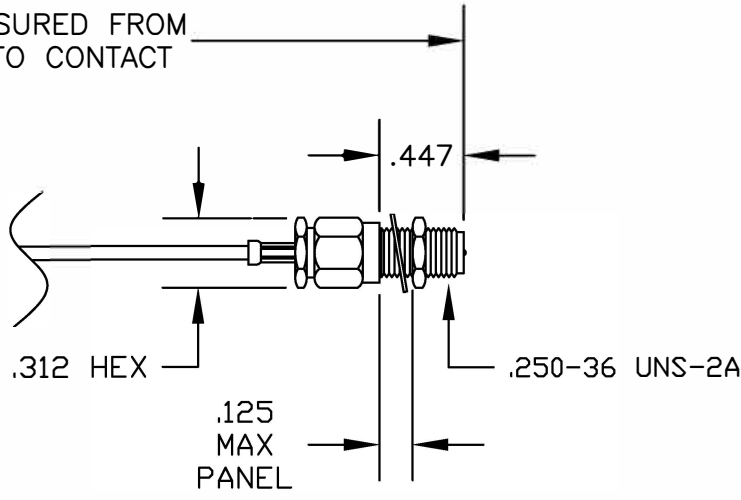

COMPONENTS	IMPEDANCE
UMCX PLUG	50 OHM
REVERSE POLARITY SMA FEMALE BULKHEAD	50 OHM
RG178B/U	50 OHM

Standard Lengths	
-3	3"
-6	6"
-9	9"
-12	12"
-18	18"
-24	24"
-XXX	Custom Length in inches (24" Max Length)

DWG TITLE	DES.
ET34962	UMCX PLUG TO REVERSE POLARITY SMA FEMALE BULKHEAD, RG178B/U

REV. -	FSCM NO. 53919	CAD FILE 032008	SCALE N/A	SIZE A	127
--------	----------------	-----------------	-----------	--------	-----

- NOTES:
- UNLESS OTHERWISE SPECIFIED ALL DIMENSIONS ARE NOMINAL.
 - ALL SPECIFICATIONS ARE SUBJECT TO CHANGE WITHOUT NOTICE AT ANY TIME.
 - DIMENSIONS ARE IN INCHES.
 - LENGTH TOLERANCE IS $\pm 1.5\%$ OR $3/8"$, WHICHEVER IS GREATER.