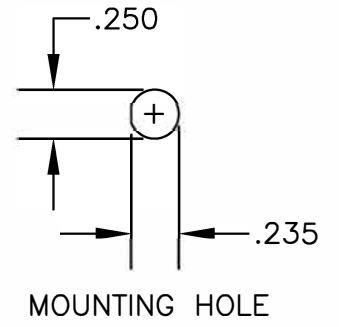

COMPONENTS	IMPEDANCE
UMCX PLUG	50 OHM
REVERSE POLARITY SMA FEMALE BULKHEAD	50 OHM
RG178B/U	50 OHM

Standard Lengths	
-3	3"
-6	6"
-9	9"
-12	12"
-18	18"
-24	24"
-XXX	Custom Length in inches (24" Max Length)

REVERSE POLARITY SMA FEMALE BULKHEAD

View A

8TH FLOOR, BUILDING 1, YONGFU SCIENCE AND TECHNOLOGY CENTER INDUSTRIAL PARK, NANZHA DISTRICT 5, HUMEN, 523900, DONG GUAN, GUANGDONG, CHINA

WEBSITE: www.ebeestock.com
EMAIL: sales@ebeestock.com

COAXIAL & FIBER OPTICS

DWG TITLE ET34963	DES. UMCX PLUG TO REVERSE POLARITY SMA FEMALE BULKHEAD, RG178B/U				
REV. -	FSCM NO. 53919	CAD FILE 032008	SCALE N/A	SIZE A	127

NOTES:
 1. UNLESS OTHERWISE SPECIFIED ALL DIMENSIONS ARE NOMINAL.
 2. ALL SPECIFICATIONS ARE SUBJECT TO CHANGE WITHOUT NOTICE AT ANY TIME.
 3. DIMENSIONS ARE IN INCHES.
 4. LENGTH TOLERANCE IS ± 1.5% OR 3/8", WHICHEVER IS GREATER.