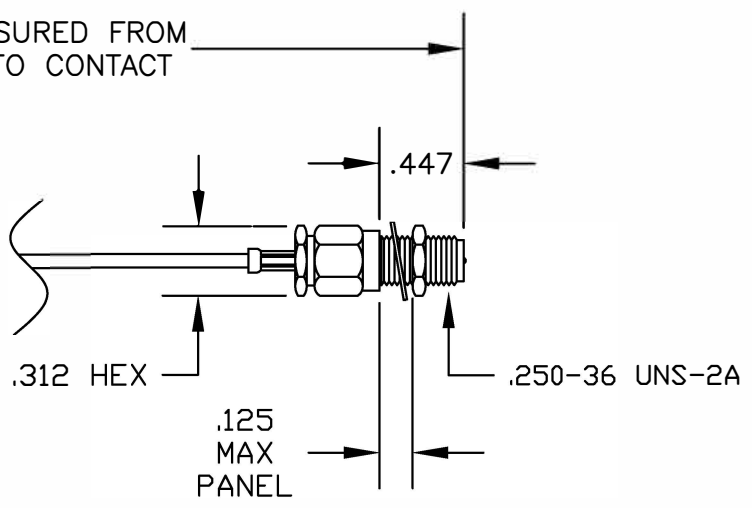

COMPONENTS	IMPEDANCE
UMCX PLUG	50 OHM
REVERSE POLARITY SMA FEMALE BULKHEAD	50 OHM
RG178B/U	50 OHM

Standard Lengths	
-3	3"
-6	6"
-9	9"
-12	12"
-18	18"
-24	24"
-XXX	Custom Length in inches (24" Max Length)

REVERSE POLARITY SMA FEMALE BULKHEAD

View A

8TH FLOOR, BUILDING 1, YONGFU SCIENCE AND TECHNOLOGY CENTER INDUSTRIAL PARK, NANZHA DISTRICT 5, HUMEN, 523900, DONG GUAN, GUANGDONG, CHINA

WEBSITE: www.ebeestock.com
EMAIL: sales@ebeestock.com

COAXIAL & FIBER OPTICS

DWG TITLE ET34963	DES. UMCX PLUG TO REVERSE POLARITY SMA FEMALE BULKHEAD, RG178B/U				
REV. -	FSCM NO. 53919	CAD FILE 032008	SCALE N/A	SIZE A	127

NOTES:
 1. UNLESS OTHERWISE SPECIFIED ALL DIMENSIONS ARE NOMINAL.
 2. ALL SPECIFICATIONS ARE SUBJECT TO CHANGE WITHOUT NOTICE AT ANY TIME.
 3. DIMENSIONS ARE IN INCHES.
 4. LENGTH TOLERANCE IS ± 1.5% OR 3/8", WHICHEVER IS GREATER.