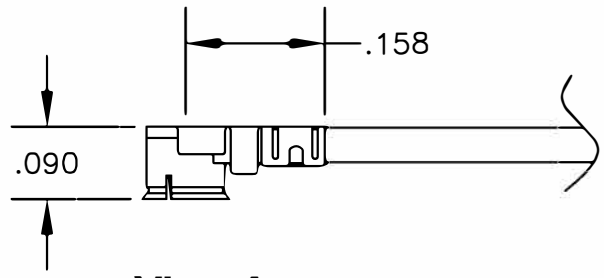

COMPONENTS	IMPEDANCE
UMCX PLUG	50 OHM
REVERSE POLARITY SMA FEMALE BULKHEAD	50 OHM
RG178B/U	50 OHM

Standard Lengths	
-3	3"
-6	6"
-9	9"
-12	12"
-18	18"
-24	24"
-XXX	Custom Length in inches (24" Max Length)

REVERSE POLARITY SMA FEMALE BULKHEAD

View A

8TH FLOOR, BUILDING 1, YONGFU SCIENCE AND TECHNOLOGY CENTER INDUSTRIAL PARK, NANZHA DISTRICT 5, HUMEN, 523900, DONG GUAN, GUANGDONG, CHINA

WEBSITE: www.ebeestock.com
EMAIL: sales@ebeestock.com

COAXIAL & FIBER OPTICS

DWG TITLE ET34963	DES. UMCX PLUG TO REVERSE POLARITY SMA FEMALE BULKHEAD, RG178B/U				
REV. -	FSCM NO. 53919	CAD FILE 032008	SCALE N/A	SIZE A	127

NOTES:
 1. UNLESS OTHERWISE SPECIFIED ALL DIMENSIONS ARE NOMINAL.
 2. ALL SPECIFICATIONS ARE SUBJECT TO CHANGE WITHOUT NOTICE AT ANY TIME.
 3. DIMENSIONS ARE IN INCHES.
 4. LENGTH TOLERANCE IS ± 1.5% OR 3/8", WHICHEVER IS GREATER.