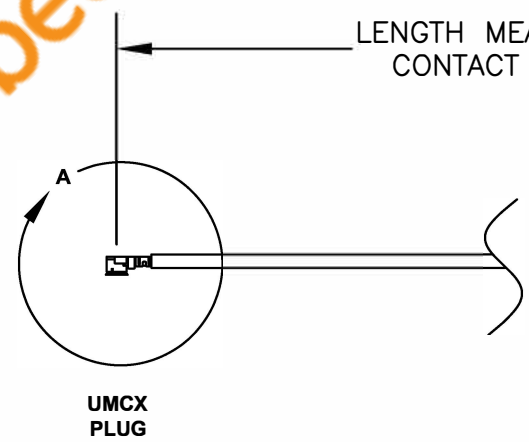

COMPONENTS	IMPEDANCE
UMCX PLUG	50 OHM
REVERSE POLARITY SMA FEMALE BULKHEAD	50 OHM
RG178B/U	50 OHM

Standard Lengths	
-3	3"
-6	6"
-9	9"
-12	12"
-18	18"
-24	24"
-XXX	Custom Length in inches (24" Max Length)

REVERSE POLARITY SMA FEMALE BULKHEAD

View A

8TH FLOOR, BUILDING 1, YONGFU SCIENCE AND TECHNOLOGY CENTER INDUSTRIAL PARK, NANZHA DISTRICT 5, HUMEN, 523900, DONG GUAN, GUANGDONG, CHINA

WEBSITE: www.ebeestock.com
EMAIL: sales@ebeestock.com

COAXIAL & FIBER OPTICS

DWG TITLE ET34963	DES. UMCX PLUG TO REVERSE POLARITY SMA FEMALE BULKHEAD, RG178B/U				
REV. -	FSCM NO. 53919	CAD FILE 032008	SCALE N/A	SIZE A	127

NOTES:
 1. UNLESS OTHERWISE SPECIFIED ALL DIMENSIONS ARE NOMINAL.
 2. ALL SPECIFICATIONS ARE SUBJECT TO CHANGE WITHOUT NOTICE AT ANY TIME.
 3. DIMENSIONS ARE IN INCHES.
 4. LENGTH TOLERANCE IS ± 1.5% OR 3/8", WHICHEVER IS GREATER.