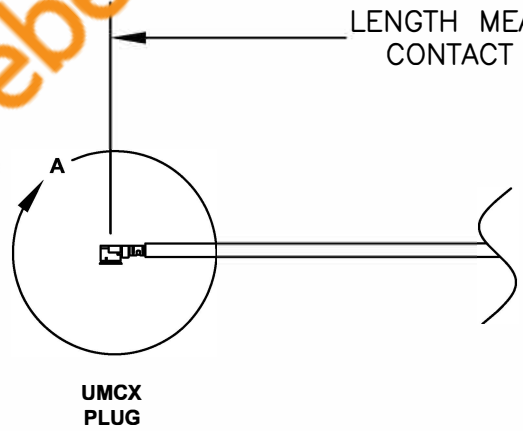

COMPONENTS	IMPEDANCE
UMCX PLUG	50 OHM
REVERSE POLARITY SMA FEMALE BULKHEAD	50 OHM
RG178B/U	50 OHM

Standard Lengths	
-3	3"
-6	6"
-9	9"
-12	12"
-18	18"
-24	24"
-XXX	Custom Length in inches (24" Max Length)

COAXIAL & FIBER OPTICS

<b>DWG TITLE</b> <span style="font-size: large; font-weight: bold; color: blue;">ET34964</span>	<b>DES.</b> UMCX PLUG TO REVERSE POLARITY SMA FEMALE BULKHEAD, RG178B/U				
<b>REV. -</b>	<b>FSCM NO. 53919</b>	<b>CAD FILE</b> 032008	<b>SCALE</b> N/A	<b>SIZE</b> A	127

**NOTES:**  
 1. UNLESS OTHERWISE SPECIFIED ALL DIMENSIONS ARE NOMINAL.  
 2. ALL SPECIFICATIONS ARE SUBJECT TO CHANGE WITHOUT NOTICE AT ANY TIME.  
 3. DIMENSIONS ARE IN INCHES.  
 4. LENGTH TOLERANCE IS ± 1.5% OR 3/8", WHICHEVER IS GREATER.