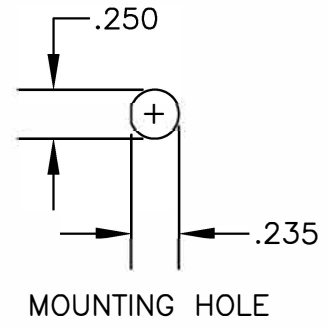

COMPONENTS	IMPEDANCE
UMCX PLUG	50 OHM
REVERSE POLARITY SMA FEMALE BULKHEAD	50 OHM
RG178B/U	50 OHM

Standard Lengths	
-3	3"
-6	6"
-9	9"
-12	12"
-18	18"
-24	24"
-XXX	Custom Length in inches (24" Max Length)

COAXIAL & FIBER OPTICS

<b>DWG TITLE</b> <span style="font-size: large; font-weight: bold; color: blue;">ET34964</span>	<b>DES.</b> UMCX PLUG TO REVERSE POLARITY SMA FEMALE BULKHEAD, RG178B/U				
<b>REV. -</b>	<b>FSCM NO. 53919</b>	<b>CAD FILE</b> 032008	<b>SCALE</b> N/A	<b>SIZE</b> A	127

**NOTES:**  
 1. UNLESS OTHERWISE SPECIFIED ALL DIMENSIONS ARE NOMINAL.  
 2. ALL SPECIFICATIONS ARE SUBJECT TO CHANGE WITHOUT NOTICE AT ANY TIME.  
 3. DIMENSIONS ARE IN INCHES.  
 4. LENGTH TOLERANCE IS ± 1.5% OR 3/8", WHICHEVER IS GREATER.