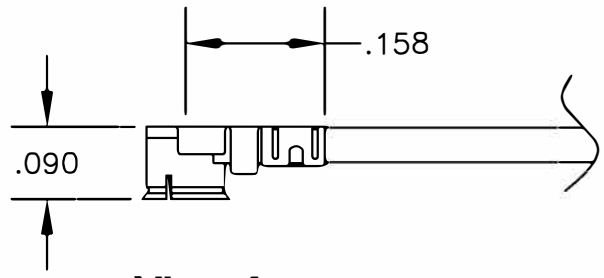

COMPONENTS	IMPEDANCE
UMCX PLUG	50 OHM
REVERSE POLARITY SMA FEMALE BULKHEAD	50 OHM
RG178B/U	50 OHM

Standard Lengths	
-3	3"
-6	6"
-9	9"
-12	12"
-18	18"
-24	24"
-XXX	Custom Length in inches (24" Max Length)

COAXIAL & FIBER OPTICS

<b>DWG TITLE</b> <span style="font-size: large; font-weight: bold; color: blue;">ET34964</span>	<b>DES.</b> UMCX PLUG TO REVERSE POLARITY SMA FEMALE BULKHEAD, RG178B/U				
<b>REV. -</b>	<b>FSCM NO. 53919</b>	<b>CAD FILE</b> 032008	<b>SCALE</b> N/A	<b>SIZE</b> A	127

**NOTES:**  
 1. UNLESS OTHERWISE SPECIFIED ALL DIMENSIONS ARE NOMINAL.  
 2. ALL SPECIFICATIONS ARE SUBJECT TO CHANGE WITHOUT NOTICE AT ANY TIME.  
 3. DIMENSIONS ARE IN INCHES.  
 4. LENGTH TOLERANCE IS ± 1.5% OR 3/8", WHICHEVER IS GREATER.