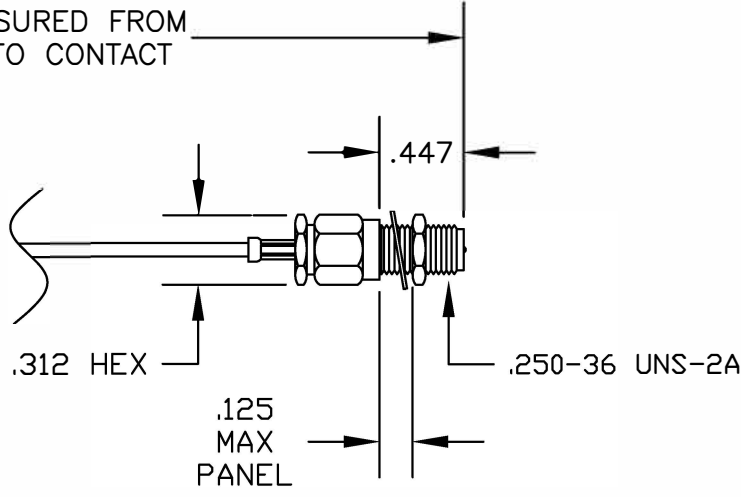

COMPONENTS	IMPEDANCE
UMCX PLUG	50 OHM
REVERSE POLARITY SMA FEMALE BULKHEAD	50 OHM
RG178B/U	50 OHM

Standard Lengths	
-3	3"
-6	6"
-9	9"
-12	12"
-18	18"
-24	24"
-XXX	Custom Length in inches (24" Max Length)

COAXIAL & FIBER OPTICS

<b>DWG TITLE</b> <span style="font-size: large; font-weight: bold; color: blue;">ET34964</span>	<b>DES.</b> UMCX PLUG TO REVERSE POLARITY SMA FEMALE BULKHEAD, RG178B/U				
<b>REV. -</b>	<b>FSCM NO. 53919</b>	<b>CAD FILE</b> 032008	<b>SCALE</b> N/A	<b>SIZE</b> A	127

**NOTES:**  
 1. UNLESS OTHERWISE SPECIFIED ALL DIMENSIONS ARE NOMINAL.  
 2. ALL SPECIFICATIONS ARE SUBJECT TO CHANGE WITHOUT NOTICE AT ANY TIME.  
 3. DIMENSIONS ARE IN INCHES.  
 4. LENGTH TOLERANCE IS ± 1.5% OR 3/8", WHICHEVER IS GREATER.