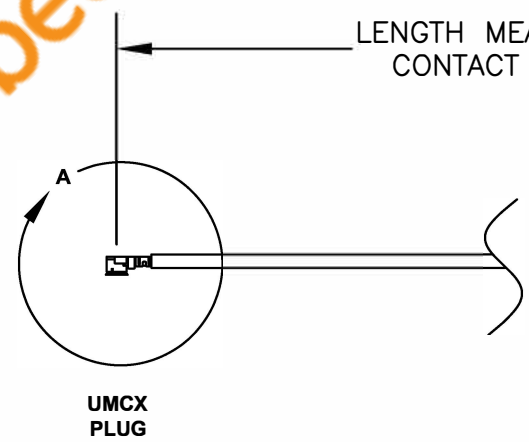

COMPONENTS	IMPEDANCE
UMCX PLUG	50 OHM
REVERSE POLARITY SMA FEMALE BULKHEAD	50 OHM
RG178B/U	50 OHM

Standard Lengths	
-3	3"
-6	6"
-9	9"
-12	12"
-18	18"
-24	24"
-XXX	Custom Length in inches (24" Max Length)

View A

REVERSE POLARITY SMA FEMALE BULKHEAD

8TH FLOOR, BUILDING 1, YONGFU SCIENCE AND TECHNOLOGY CENTER INDUSTRIAL PARK, NANZHA DISTRICT 5, HUMEN, 523900, DONG GUAN, GUANGDONG, CHINA

WEBSITE: www.ebeestock.com
EMAIL: sales@ebeestock.com

ESTABLISHED 2003

COAXIAL & FIBER OPTICS

DWG TITLE ET34965	DES. UMCX PLUG TO REVERSE POLARITY SMA FEMALE BULKHEAD, RG178B/U				
REV. -	FSCM NO. 53919	CAD FILE 032008	SCALE N/A	SIZE A	127

NOTES:
1. UNLESS OTHERWISE SPECIFIED ALL DIMENSIONS ARE NOMINAL.
2. ALL SPECIFICATIONS ARE SUBJECT TO CHANGE WITHOUT NOTICE AT ANY TIME.
3. DIMENSIONS ARE IN INCHES.
4. LENGTH TOLERANCE IS ± 1.5% OR 3/8", WHICHEVER IS GREATER.