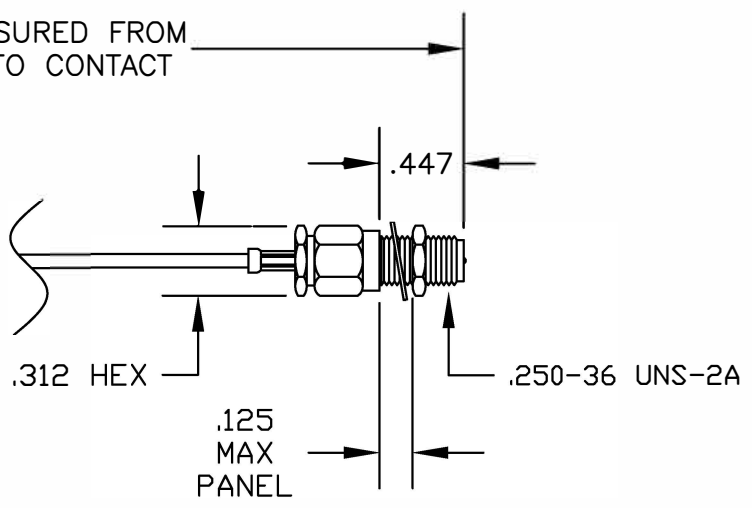

COMPONENTS	IMPEDANCE
UMCX PLUG	50 OHM
REVERSE POLARITY SMA FEMALE BULKHEAD	50 OHM
RG178B/U	50 OHM

Standard Lengths	
-3	3"
-6	6"
-9	9"
-12	12"
-18	18"
-24	24"
-XXX	Custom Length in inches (24" Max Length)

View A

REVERSE POLARITY SMA FEMALE BULKHEAD

8TH FLOOR, BUILDING 1, YONGFU SCIENCE AND TECHNOLOGY CENTER INDUSTRIAL PARK, NANZHA DISTRICT 5, HUMEN, 523900, DONG GUAN, GUANGDONG, CHINA

WEBSITE: www.ebeestock.com
EMAIL: sales@ebeestock.com

ESTABLISHED 2003

COAXIAL & FIBER OPTICS

DWG TITLE ET34965	DES. UMCX PLUG TO REVERSE POLARITY SMA FEMALE BULKHEAD, RG178B/U				
REV. -	FSCM NO. 53919	CAD FILE 032008	SCALE N/A	SIZE A	127

NOTES:
1. UNLESS OTHERWISE SPECIFIED ALL DIMENSIONS ARE NOMINAL.
2. ALL SPECIFICATIONS ARE SUBJECT TO CHANGE WITHOUT NOTICE AT ANY TIME.
3. DIMENSIONS ARE IN INCHES.
4. LENGTH TOLERANCE IS ± 1.5% OR 3/8", WHICHEVER IS GREATER.