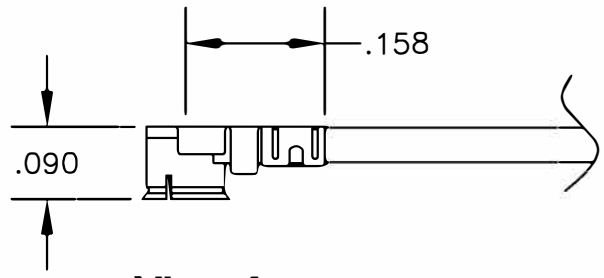

COMPONENTS	IMPEDANCE
UMCX PLUG	50 OHM
REVERSE POLARITY SMA FEMALE BULKHEAD	50 OHM
RG178B/U	50 OHM

Standard Lengths	
-3	3"
-6	6"
-9	9"
-12	12"
-18	18"
-24	24"
-XXX	Custom Length in inches (24" Max Length)

View A

REVERSE POLARITY SMA FEMALE BULKHEAD

8TH FLOOR, BUILDING 1, YONGFU SCIENCE AND TECHNOLOGY CENTER INDUSTRIAL PARK, NANZHA DISTRICT 5, HUMEN, 523900, DONG GUAN, GUANGDONG, CHINA

WEBSITE: www.ebeestock.com
EMAIL: sales@ebeestock.com

ESTABLISHED 2003

COAXIAL & FIBER OPTICS

DWG TITLE ET34965	DES. UMCX PLUG TO REVERSE POLARITY SMA FEMALE BULKHEAD, RG178B/U				
REV. -	FSCM NO. 53919	CAD FILE 032008	SCALE N/A	SIZE A	127

NOTES:
1. UNLESS OTHERWISE SPECIFIED ALL DIMENSIONS ARE NOMINAL.
2. ALL SPECIFICATIONS ARE SUBJECT TO CHANGE WITHOUT NOTICE AT ANY TIME.
3. DIMENSIONS ARE IN INCHES.
4. LENGTH TOLERANCE IS ± 1.5% OR 3/8", WHICHEVER IS GREATER.