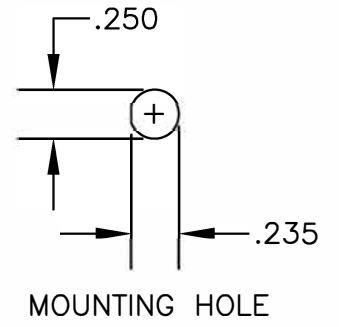

COMPONENTS	IMPEDANCE
UMCX PLUG	50 OHM
REVERSE POLARITY SMA FEMALE BULKHEAD	50 OHM
RG178B/U	50 OHM

Standard Lengths	
-3	3"
-6	6"
-9	9"
-12	12"
-18	18"
-24	24"
-XXX	Custom Length in inches (24" Max Length)

View A

REVERSE POLARITY SMA FEMALE BULKHEAD

8TH FLOOR, BUILDING 1, YONGFU SCIENCE AND TECHNOLOGY CENTER INDUSTRIAL PARK, NANZHA DISTRICT 5, HUMEN, 523900, DONG GUAN, GUANGDONG, CHINA

WEBSITE: www.ebeestock.com
EMAIL: sales@ebeestock.com

ESTABLISHED 2003

COAXIAL & FIBER OPTICS

DWG TITLE ET34965	DES. UMCX PLUG TO REVERSE POLARITY SMA FEMALE BULKHEAD, RG178B/U				
REV. -	FSCM NO. 53919	CAD FILE 032008	SCALE N/A	SIZE A	127

NOTES:
1. UNLESS OTHERWISE SPECIFIED ALL DIMENSIONS ARE NOMINAL.
2. ALL SPECIFICATIONS ARE SUBJECT TO CHANGE WITHOUT NOTICE AT ANY TIME.
3. DIMENSIONS ARE IN INCHES.
4. LENGTH TOLERANCE IS ± 1.5% OR 3/8", WHICHEVER IS GREATER.