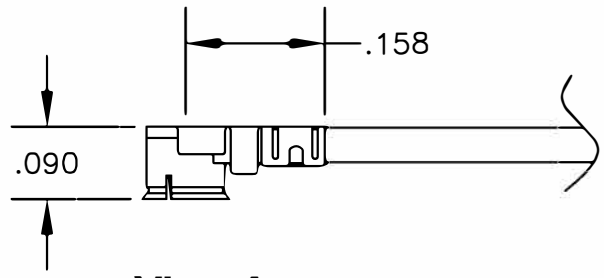

COMPONENTS	IMPEDANCE
UMCX PLUG	50 OHM
REVERSE POLARITY SMA FEMALE BULKHEAD	50 OHM
RG178B/U	50 OHM

Standard Lengths	
-3	3"
-6	6"
-9	9"
-12	12"
-18	18"
-24	24"
-XXX	Custom Length in inches (24" Max Length)

LENGTH MEASURED FROM CONTACT TO CONTACT

8TH FLOOR, BUILDING 1, YONGFU SCIENCE AND TECHNOLOGY CENTER INDUSTRIAL PARK, NANZHA DISTRICT 5, HUMEN, 523900, DONG GUAN, GUANGDONG, CHINA

WEBSITE: www.ebeestock.com
 EMAIL: sales@ebeestock.com

ESTABLISHED 2003

COAXIAL & FIBER OPTICS

DWG TITLE

ET34966

DES. UMCX PLUG TO REVERSE POLARITY SMA FEMALE BULKHEAD, RG178B/U

REV. -	FSCM NO. 53919	CAD FILE 032008	SCALE N/A	SIZE A	127
--------	----------------	-----------------	-----------	--------	-----

NOTES:
 1. UNLESS OTHERWISE SPECIFIED ALL DIMENSIONS ARE NOMINAL.
 2. ALL SPECIFICATIONS ARE SUBJECT TO CHANGE WITHOUT NOTICE AT ANY TIME.
 3. DIMENSIONS ARE IN INCHES.
 4. LENGTH TOLERANCE IS ± 1.5% OR 3/8", WHICHEVER IS GREATER.