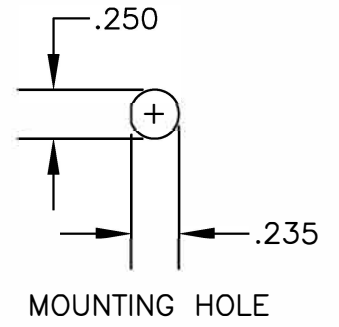

COMPONENTS	IMPEDANCE
UMCX PLUG	50 OHM
REVERSE POLARITY SMA FEMALE BULKHEAD	50 OHM
RG178B/U	50 OHM

Standard Lengths	
-3	3"
-6	6"
-9	9"
-12	12"
-18	18"
-24	24"
-XXX	Custom Length in inches (24" Max Length)

LENGTH MEASURED FROM CONTACT TO CONTACT

8TH FLOOR, BUILDING 1, YONGFU SCIENCE AND TECHNOLOGY CENTER INDUSTRIAL PARK, NANZHA DISTRICT 5, HUMEN, 523900, DONG GUAN, GUANGDONG, CHINA

WEBSITE: www.ebeestock.com
 EMAIL: sales@ebeestock.com

ESTABLISHED 2003

COAXIAL & FIBER OPTICS

DWG TITLE

ET34966

DES. UMCX PLUG TO REVERSE POLARITY SMA FEMALE BULKHEAD, RG178B/U

REV. -	FSCM NO. 53919	CAD FILE 032008	SCALE N/A	SIZE A	127
--------	----------------	-----------------	-----------	--------	-----

NOTES:
 1. UNLESS OTHERWISE SPECIFIED ALL DIMENSIONS ARE NOMINAL.
 2. ALL SPECIFICATIONS ARE SUBJECT TO CHANGE WITHOUT NOTICE AT ANY TIME.
 3. DIMENSIONS ARE IN INCHES.
 4. LENGTH TOLERANCE IS ± 1.5% OR 3/8", WHICHEVER IS GREATER.