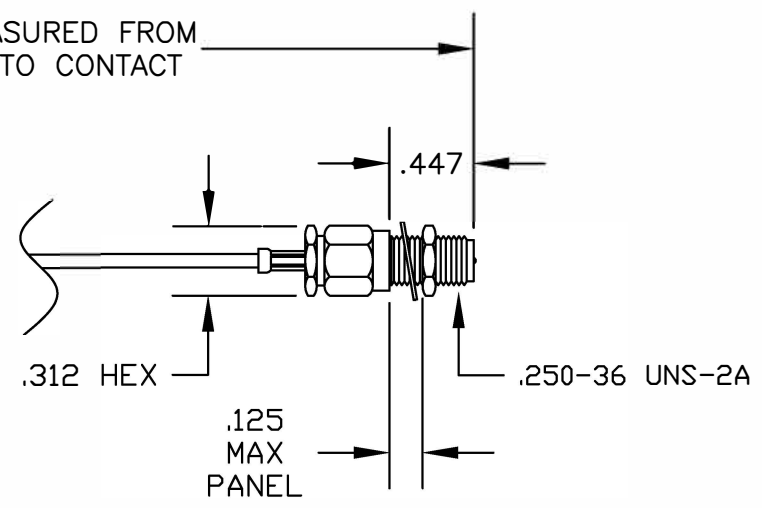

COMPONENTS	IMPEDANCE
UMCX PLUG	50 OHM
REVERSE POLARITY SMA FEMALE BULKHEAD	50 OHM
RG178B/U	50 OHM

Standard Lengths	
-3	3"
-6	6"
-9	9"
-12	12"
-18	18"
-24	24"
-XXX	Custom Length in inches (24" Max Length)

LENGTH MEASURED FROM CONTACT TO CONTACT

8TH FLOOR, BUILDING 1, YONGFU SCIENCE AND TECHNOLOGY CENTER INDUSTRIAL PARK, NANZHA DISTRICT 5, HUMEN, 523900, DONG GUAN, GUANGDONG, CHINA

WEBSITE: www.ebeestock.com
 EMAIL: sales@ebeestock.com

ESTABLISHED 2003

COAXIAL & FIBER OPTICS

DWG TITLE

ET34966

DES. UMCX PLUG TO REVERSE POLARITY SMA FEMALE BULKHEAD, RG178B/U

REV. -	FSCM NO. 53919	CAD FILE 032008	SCALE N/A	SIZE A	127
--------	----------------	-----------------	-----------	--------	-----

NOTES:
 1. UNLESS OTHERWISE SPECIFIED ALL DIMENSIONS ARE NOMINAL.
 2. ALL SPECIFICATIONS ARE SUBJECT TO CHANGE WITHOUT NOTICE AT ANY TIME.
 3. DIMENSIONS ARE IN INCHES.
 4. LENGTH TOLERANCE IS ± 1.5% OR 3/8", WHICHEVER IS GREATER.