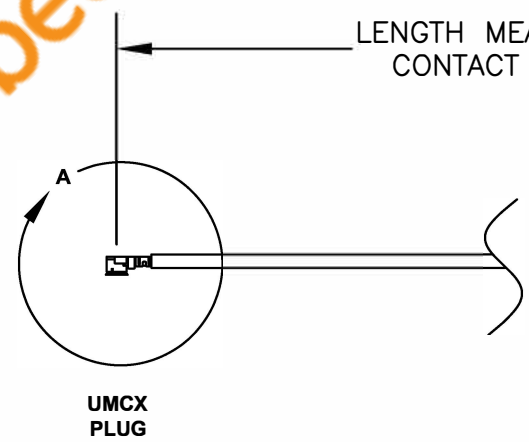

COMPONENTS	IMPEDANCE
UMCX PLUG	50 OHM
REVERSE POLARITY SMA FEMALE BULKHEAD	50 OHM
RG178B/U	50 OHM

Standard Lengths	
-3	3"
-6	6"
-9	9"
-12	12"
-18	18"
-24	24"
-XXX	Custom Length in inches (24" Max Length)

LENGTH MEASURED FROM CONTACT TO CONTACT

8TH FLOOR, BUILDING 1, YONGFU SCIENCE AND TECHNOLOGY CENTER INDUSTRIAL PARK, NANZHA DISTRICT 5, HUMEN, 523900, DONG GUAN, GUANGDONG, CHINA

WEBSITE: www.ebeestock.com
 EMAIL: sales@ebeestock.com

ESTABLISHED 2003

COAXIAL & FIBER OPTICS

DWG TITLE

ET34966

DES. UMCX PLUG TO REVERSE POLARITY SMA FEMALE BULKHEAD, RG178B/U

REV. -	FSCM NO. 53919	CAD FILE 032008	SCALE N/A	SIZE A	127
--------	----------------	-----------------	-----------	--------	-----

NOTES:
 1. UNLESS OTHERWISE SPECIFIED ALL DIMENSIONS ARE NOMINAL.
 2. ALL SPECIFICATIONS ARE SUBJECT TO CHANGE WITHOUT NOTICE AT ANY TIME.
 3. DIMENSIONS ARE IN INCHES.
 4. LENGTH TOLERANCE IS ± 1.5% OR 3/8", WHICHEVER IS GREATER.