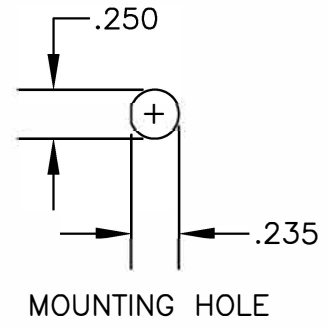

COMPONENTS	IMPEDANCE
UMCX PLUG	50 OHM
REVERSE POLARITY SMA FEMALE BULKHEAD	50 OHM
RG178B/U	50 OHM

Standard Lengths	
-3	3"
-6	6"
-9	9"
-12	12"
-18	18"
-24	24"
-XXX	Custom Length in inches (24" Max Length)

COAXIAL & FIBER OPTICS

<b>DWG TITLE</b> <span style="font-size: large; font-weight: bold; color: blue;">ET34967</span>	<b>DES.</b> UMCX PLUG TO REVERSE POLARITY SMA FEMALE BULKHEAD, RG178B/U				
<b>REV. -</b>	<b>FSCM NO. 53919</b>	<b>CAD FILE</b> 032008	<b>SCALE</b> N/A	<b>SIZE</b> A	127

**NOTES:**  
 1. UNLESS OTHERWISE SPECIFIED ALL DIMENSIONS ARE NOMINAL.  
 2. ALL SPECIFICATIONS ARE SUBJECT TO CHANGE WITHOUT NOTICE AT ANY TIME.  
 3. DIMENSIONS ARE IN INCHES.  
 4. LENGTH TOLERANCE IS ± 1.5% OR 3/8", WHICHEVER IS GREATER.