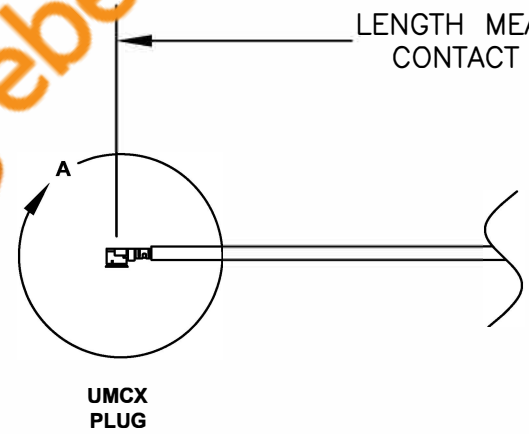

COMPONENTS	IMPEDANCE
UMCX PLUG	50 OHM
REVERSE POLARITY SMA FEMALE BULKHEAD	50 OHM
RG178B/U	50 OHM

Standard Lengths	
-3	3"
-6	6"
-9	9"
-12	12"
-18	18"
-24	24"
-XXX	Custom Length in inches (24" Max Length)

COAXIAL & FIBER OPTICS

<b>DWG TITLE</b> <span style="font-size: large; font-weight: bold; color: blue;">ET34967</span>	<b>DES.</b> UMCX PLUG TO REVERSE POLARITY SMA FEMALE BULKHEAD, RG178B/U				
<b>REV. -</b>	<b>FSCM NO. 53919</b>	<b>CAD FILE</b> 032008	<b>SCALE</b> N/A	<b>SIZE</b> A	127

**NOTES:**  
 1. UNLESS OTHERWISE SPECIFIED ALL DIMENSIONS ARE NOMINAL.  
 2. ALL SPECIFICATIONS ARE SUBJECT TO CHANGE WITHOUT NOTICE AT ANY TIME.  
 3. DIMENSIONS ARE IN INCHES.  
 4. LENGTH TOLERANCE IS ± 1.5% OR 3/8", WHICHEVER IS GREATER.