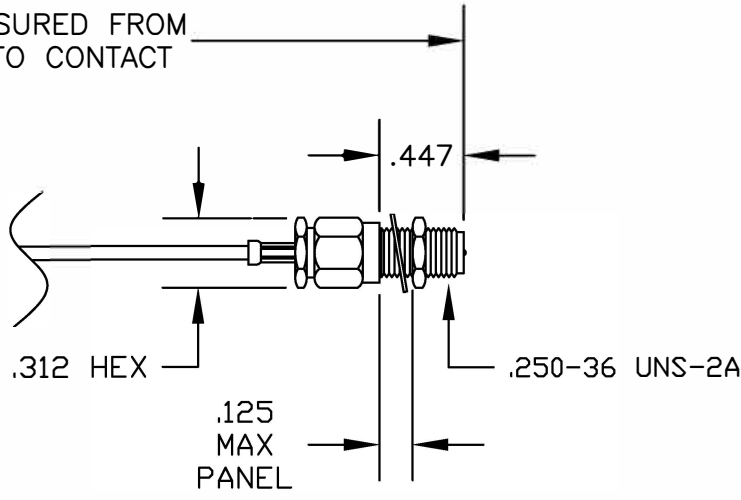

COMPONENTS	IMPEDANCE
UMCX PLUG	50 OHM
REVERSE POLARITY SMA FEMALE BULKHEAD	50 OHM
RG178B/U	50 OHM

Standard Lengths	
-3	3"
-6	6"
-9	9"
-12	12"
-18	18"
-24	24"
-XXX	Custom Length in inches (24" Max Length)

COAXIAL & FIBER OPTICS

<b>DWG TITLE</b> <span style="font-size: large; font-weight: bold; color: blue;">ET34967</span>	<b>DES.</b> UMCX PLUG TO REVERSE POLARITY SMA FEMALE BULKHEAD, RG178B/U				
<b>REV. -</b>	<b>FSCM NO. 53919</b>	<b>CAD FILE</b> 032008	<b>SCALE</b> N/A	<b>SIZE</b> A	127

**NOTES:**  
 1. UNLESS OTHERWISE SPECIFIED ALL DIMENSIONS ARE NOMINAL.  
 2. ALL SPECIFICATIONS ARE SUBJECT TO CHANGE WITHOUT NOTICE AT ANY TIME.  
 3. DIMENSIONS ARE IN INCHES.  
 4. LENGTH TOLERANCE IS ± 1.5% OR 3/8", WHICHEVER IS GREATER.