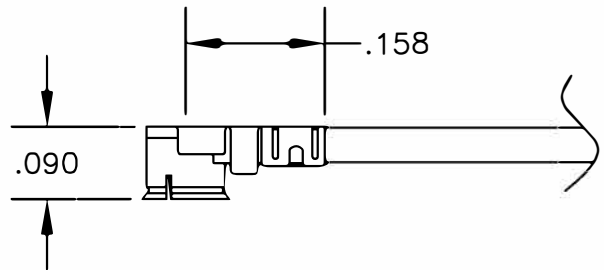

COMPONENTS	IMPEDANCE
UMCX PLUG	50 OHM
REVERSE POLARITY SMA FEMALE BULKHEAD	50 OHM
RG178B/U	50 OHM

Standard Lengths	
-3	3"
-6	6"
-9	9"
-12	12"
-18	18"
-24	24"
-XXX	Custom Length in inches (24" Max Length)

COAXIAL & FIBER OPTICS

<b>DWG TITLE</b> <span style="font-size: large; font-weight: bold; color: blue;">ET34967</span>	<b>DES.</b> UMCX PLUG TO REVERSE POLARITY SMA FEMALE BULKHEAD, RG178B/U				
<b>REV. -</b>	<b>FSCM NO. 53919</b>	<b>CAD FILE</b> 032008	<b>SCALE</b> N/A	<b>SIZE</b> A	127

**NOTES:**  
 1. UNLESS OTHERWISE SPECIFIED ALL DIMENSIONS ARE NOMINAL.  
 2. ALL SPECIFICATIONS ARE SUBJECT TO CHANGE WITHOUT NOTICE AT ANY TIME.  
 3. DIMENSIONS ARE IN INCHES.  
 4. LENGTH TOLERANCE IS ± 1.5% OR 3/8", WHICHEVER IS GREATER.