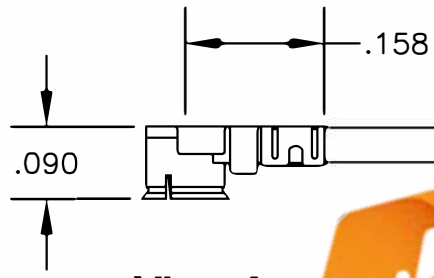

COMPONENTS	IMPEDANCE
UMCX PLUG	50 OHM
REVERSE THREAD SMA FEMALE BULKHEAD	50 OHM
RG178B/U	50 OHM

Standard Lengths	
-3	3"
-6	6"
-9	9"
-12	12"
-18	18"
-24	24"
-XXX	Custom Length in inches
	(24" Max Length)

COAXIAL & FIBER OPTICS

DWG TITLE ET34968	DES. UMCX PLUG TO REVERSE THREAD SMA FEMALE BULKHEAD, RG178B/U				
REV. -	FSCM NO. 53919	CAD FILE 032008	SCALE N/A	SIZE A	127

NOTES:
 1. UNLESS OTHERWISE SPECIFIED ALL DIMENSIONS ARE NOMINAL.
 2. ALL SPECIFICATIONS ARE SUBJECT TO CHANGE WITHOUT NOTICE AT ANY TIME.
 3. DIMENSIONS ARE IN INCHES.
 4. LENGTH TOLERANCE IS ± 1.5% OR 3/8", WHICHEVER IS GREATER.