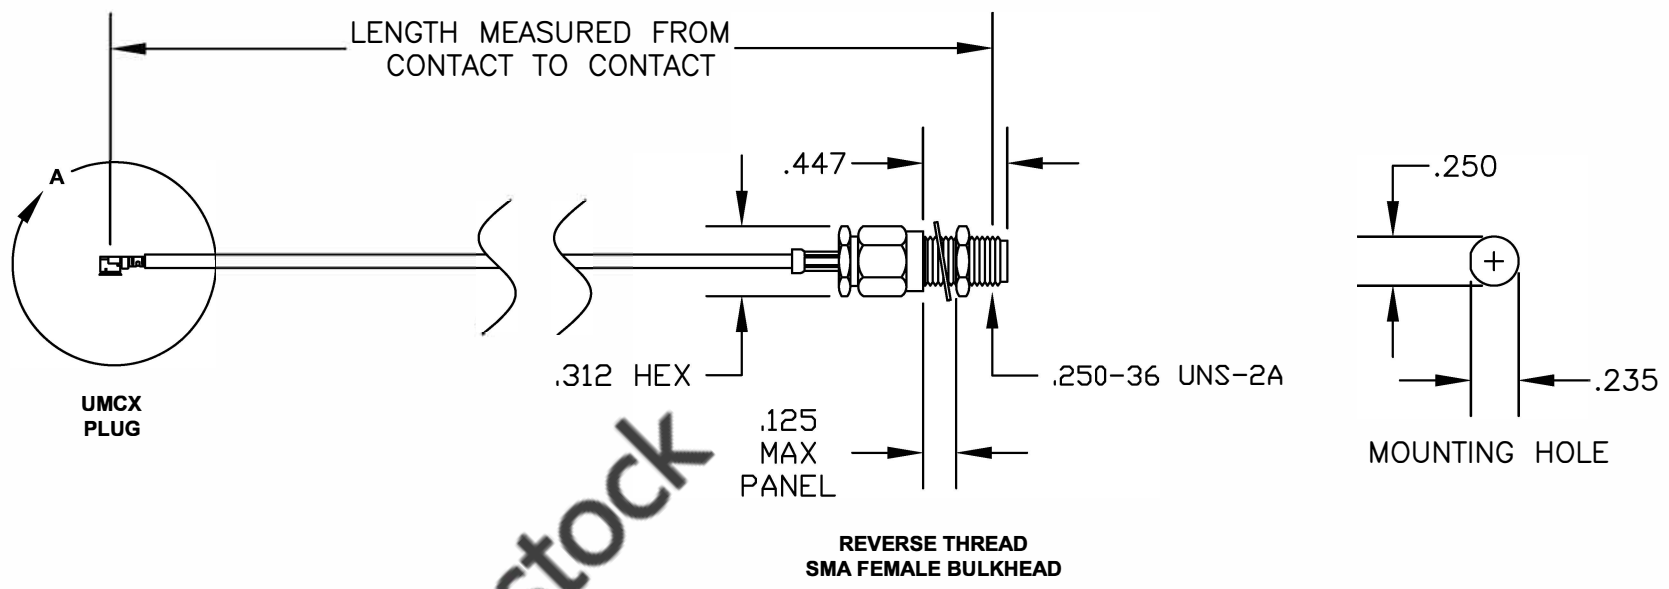

COMPONENTS	IMPEDANCE
UMCX PLUG	50 OHM
REVERSE THREAD SMA FEMALE BULKHEAD	50 OHM
RG178B/U	50 OHM

Standard Lengths	
-3	3"
-6	6"
-9	9"
-12	12"
-18	18"
-24	24"
-XXX	Custom Length in inches
	(24" Max Length)

COAXIAL & FIBER OPTICS

DWG TITLE ET34968	DES. UMCX PLUG TO REVERSE THREAD SMA FEMALE BULKHEAD, RG178B/U				
REV. -	FSCM NO. 53919	CAD FILE 032008	SCALE N/A	SIZE A	127

NOTES:
 1. UNLESS OTHERWISE SPECIFIED ALL DIMENSIONS ARE NOMINAL.
 2. ALL SPECIFICATIONS ARE SUBJECT TO CHANGE WITHOUT NOTICE AT ANY TIME.
 3. DIMENSIONS ARE IN INCHES.
 4. LENGTH TOLERANCE IS ± 1.5% OR 3/8", WHICHEVER IS GREATER.