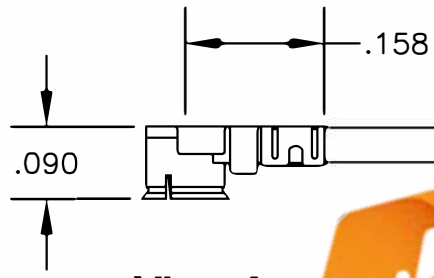

COMPONENTS	IMPEDANCE
UMCX PLUG	50 OHM
REVERSE THREAD SMA FEMALE BULKHEAD	50 OHM
RG178B/U	50 OHM

Standard Lengths	
-3	3"
-6	6"
-9	9"
-12	12"
-18	18"
-24	24"
-XXX	Custom Length in inches
	(24" Max Length)

COAXIAL & FIBER OPTICS

DWG TITLE	DES.				
ET34969	UMCX PLUG TO REVERSE THREAD SMA FEMALE BULKHEAD, RG178B/U				
REV.	FSCM NO. 53919	CAD FILE 032008	SCALE N/A	SIZE A	127

NOTES:
 1. UNLESS OTHERWISE SPECIFIED ALL DIMENSIONS ARE NOMINAL.
 2. ALL SPECIFICATIONS ARE SUBJECT TO CHANGE WITHOUT NOTICE AT ANY TIME.
 3. DIMENSIONS ARE IN INCHES.
 4. LENGTH TOLERANCE IS ± 1.5% OR 3/8", WHICHEVER IS GREATER.