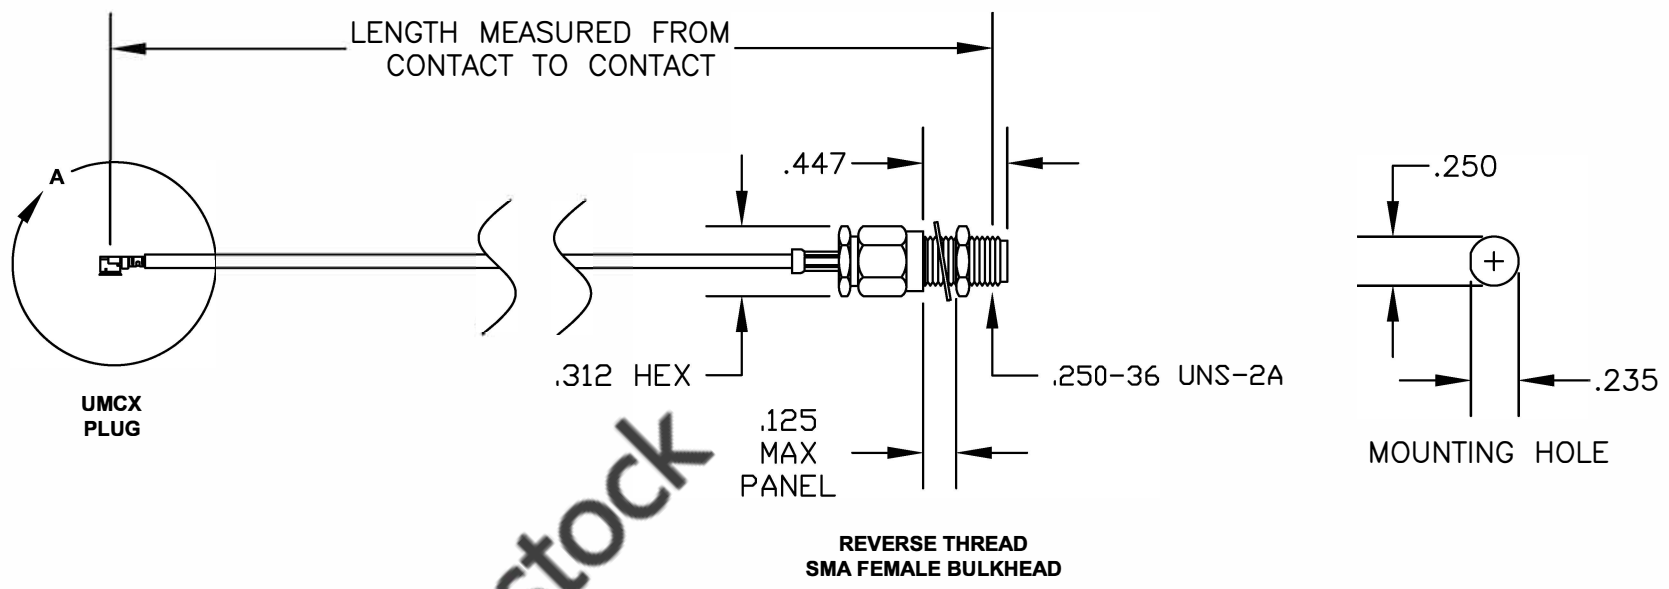

COMPONENTS	IMPEDANCE
UMCX PLUG	50 OHM
REVERSE THREAD SMA FEMALE BULKHEAD	50 OHM
RG178B/U	50 OHM

Standard Lengths	
-3	3"
-6	6"
-9	9"
-12	12"
-18	18"
-24	24"
-XXX	Custom Length in inches
	(24" Max Length)

COAXIAL & FIBER OPTICS

DWG TITLE	DES.				
ET34969	UMCX PLUG TO REVERSE THREAD SMA FEMALE BULKHEAD, RG178B/U				
REV.	FSCM NO. 53919	CAD FILE 032008	SCALE N/A	SIZE A	127

NOTES:
 1. UNLESS OTHERWISE SPECIFIED ALL DIMENSIONS ARE NOMINAL.
 2. ALL SPECIFICATIONS ARE SUBJECT TO CHANGE WITHOUT NOTICE AT ANY TIME.
 3. DIMENSIONS ARE IN INCHES.
 4. LENGTH TOLERANCE IS ± 1.5% OR 3/8", WHICHEVER IS GREATER.