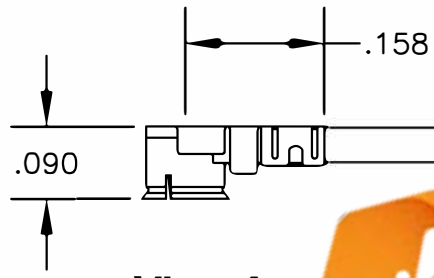

COMPONENTS	IMPEDANCE
UMCX PLUG	50 OHM
REVERSE THREAD SMA FEMALE BULKHEAD	50 OHM
RG178B/U	50 OHM

Standard Lengths	
-3	3"
-6	6"
-9	9"
-12	12"
-18	18"
-24	24"
-XXX	Custom Length in inches
	(24" Max Length)

ESTABLISHED 2003

COAXIAL & FIBER OPTICS

<b>DWG TITLE</b> <span style="font-size: large; font-weight: bold; color: blue;">ET34970</span>	<b>DES.</b> UMCX PLUG TO REVERSE THREAD SMA FEMALE BULKHEAD, RG178B/U				
<b>REV. -</b>	<b>FSCM NO. 53919</b>	<b>CAD FILE</b> 032008	<b>SCALE</b> N/A	<b>SIZE</b> A	<b>127</b>

**NOTES:**  
 1. UNLESS OTHERWISE SPECIFIED ALL DIMENSIONS ARE NOMINAL.  
 2. ALL SPECIFICATIONS ARE SUBJECT TO CHANGE WITHOUT NOTICE AT ANY TIME.  
 3. DIMENSIONS ARE IN INCHES.  
 4. LENGTH TOLERANCE IS ± 1.5% OR 3/8", WHICHEVER IS GREATER.