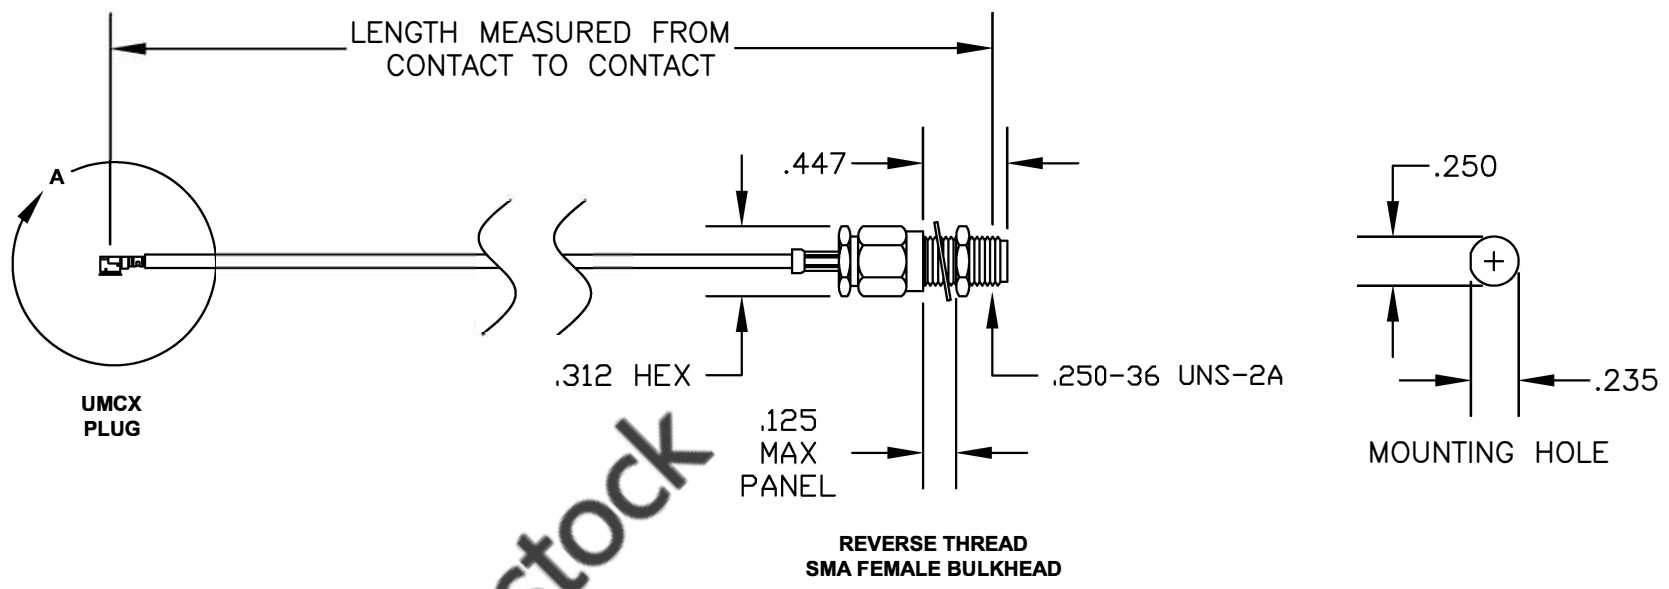

COMPONENTS	IMPEDANCE
UMCX PLUG	50 OHM
REVERSE THREAD SMA FEMALE BULKHEAD	50 OHM
RG178B/U	50 OHM

Standard Lengths	
-3	3"
-6	6"
-9	9"
-12	12"
-18	18"
-24	24"
-XXX	Custom Length in inches
	(24" Max Length)

ESTABLISHED 2003

COAXIAL & FIBER OPTICS

<b>DWG TITLE</b> <span style="font-size: large; font-weight: bold; color: blue;">ET34970</span>	<b>DES.</b> UMCX PLUG TO REVERSE THREAD SMA FEMALE BULKHEAD, RG178B/U				
<b>REV. -</b>	<b>FSCM NO. 53919</b>	<b>CAD FILE</b> 032008	<b>SCALE</b> N/A	<b>SIZE</b> A	<b>127</b>

**NOTES:**  
 1. UNLESS OTHERWISE SPECIFIED ALL DIMENSIONS ARE NOMINAL.  
 2. ALL SPECIFICATIONS ARE SUBJECT TO CHANGE WITHOUT NOTICE AT ANY TIME.  
 3. DIMENSIONS ARE IN INCHES.  
 4. LENGTH TOLERANCE IS ± 1.5% OR 3/8", WHICHEVER IS GREATER.