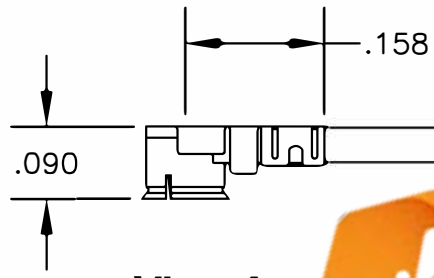

COMPONENTS	IMPEDANCE
UMCX PLUG	50 OHM
REVERSE THREAD SMA FEMALE BULKHEAD	50 OHM
RG178B/U	50 OHM

Standard Lengths	
-3	3"
-6	6"
-9	9"
-12	12"
-18	18"
-24	24"
-XXX	Custom Length in inches
	(24" Max Length)

ESTABLISHED 2003

COAXIAL & FIBER OPTICS

<b>DWG TITLE</b> <b>ET34971</b>	<b>DES.</b> UMCX PLUG TO REVERSE THREAD SMA FEMALE BULKHEAD, RG178B/U				
<b>REV.</b> -	<b>FSCM NO.</b> 53919	<b>CAD FILE</b> 032008	<b>SCALE</b> N/A	<b>SIZE</b> A	127

**NOTES:**  
1. UNLESS OTHERWISE SPECIFIED ALL DIMENSIONS ARE NOMINAL.  
2. ALL SPECIFICATIONS ARE SUBJECT TO CHANGE WITHOUT NOTICE AT ANY TIME.  
3. DIMENSIONS ARE IN INCHES.  
4. LENGTH TOLERANCE IS ± 1.5% OR 3/8", WHICHEVER IS GREATER.