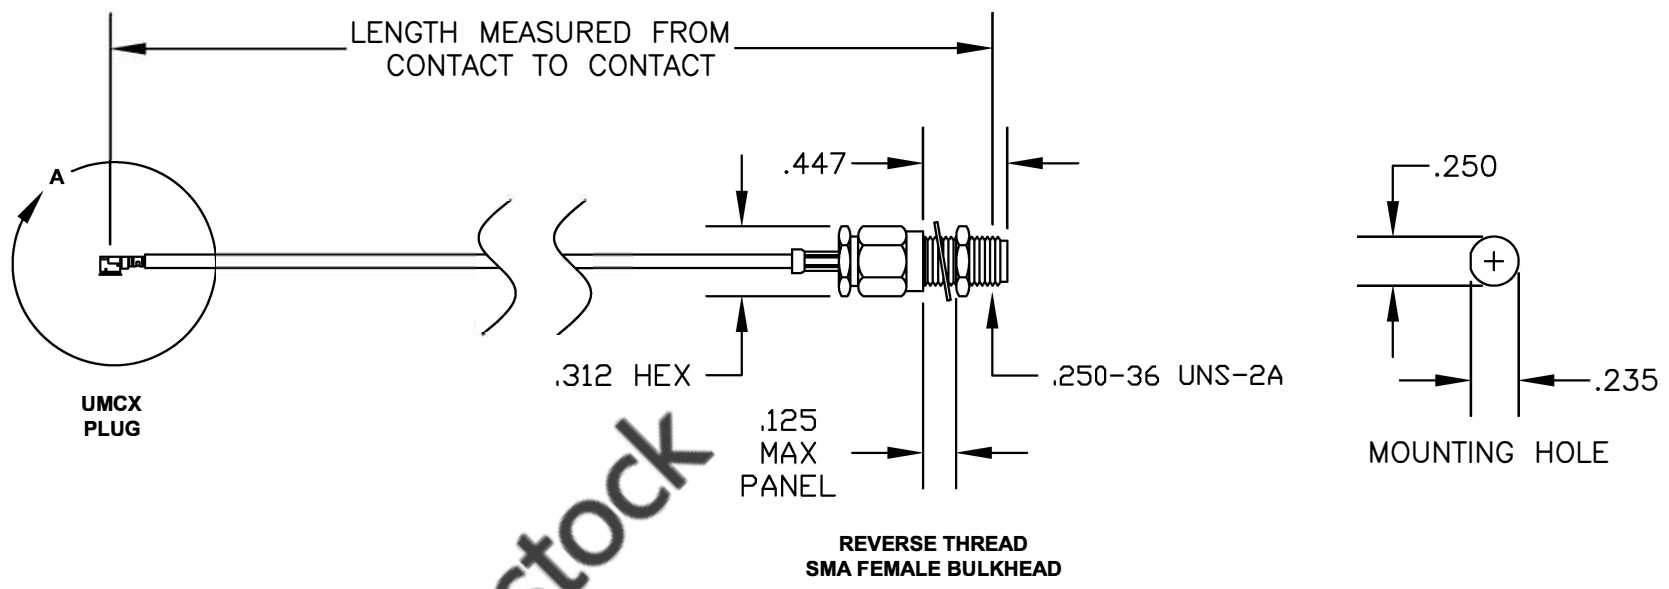

COMPONENTS	IMPEDANCE
UMCX PLUG	50 OHM
REVERSE THREAD SMA FEMALE BULKHEAD	50 OHM
RG178B/U	50 OHM

Standard Lengths	
-3	3"
-6	6"
-9	9"
-12	12"
-18	18"
-24	24"
-XXX	Custom Length in inches
	(24" Max Length)

ESTABLISHED 2003

COAXIAL & FIBER OPTICS

<b>DWG TITLE</b> <b>ET34971</b>	<b>DES.</b> UMCX PLUG TO REVERSE THREAD SMA FEMALE BULKHEAD, RG178B/U				
<b>REV.</b> -	<b>FSCM NO.</b> 53919	<b>CAD FILE</b> 032008	<b>SCALE</b> N/A	<b>SIZE</b> A	127

**NOTES:**  
1. UNLESS OTHERWISE SPECIFIED ALL DIMENSIONS ARE NOMINAL.  
2. ALL SPECIFICATIONS ARE SUBJECT TO CHANGE WITHOUT NOTICE AT ANY TIME.  
3. DIMENSIONS ARE IN INCHES.  
4. LENGTH TOLERANCE IS ± 1.5% OR 3/8", WHICHEVER IS GREATER.