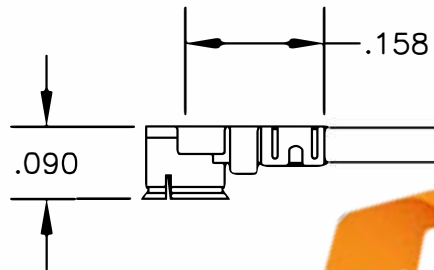

COMPONENTS	IMPEDANCE
UMCX PLUG	50 OHM
REVERSE THREAD SMA FEMALE BULKHEAD	50 OHM
RG178B/U	50 OHM

Standard Lengths	
-3	3"
-6	6"
-9	9"
-12	12"
-18	18"
-24	24"
-XXX	Custom Length in inches
	(24" Max Length)

DWG TITLE	DES.
<b>ET34972</b>	UMCX PLUG TO REVERSE THREAD SMA FEMALE BULKHEAD, RG178B/U

REV. -	FSCM NO. 53919	CAD FILE 032008	SCALE N/A	SIZE A	127
--------	----------------	-----------------	-----------	--------	-----

- NOTES:**
- UNLESS OTHERWISE SPECIFIED ALL DIMENSIONS ARE NOMINAL.
  - ALL SPECIFICATIONS ARE SUBJECT TO CHANGE WITHOUT NOTICE AT ANY TIME.
  - DIMENSIONS ARE IN INCHES.
  - LENGTH TOLERANCE IS  $\pm 1.5\%$  OR  $3/8"$ , WHICHEVER IS GREATER.