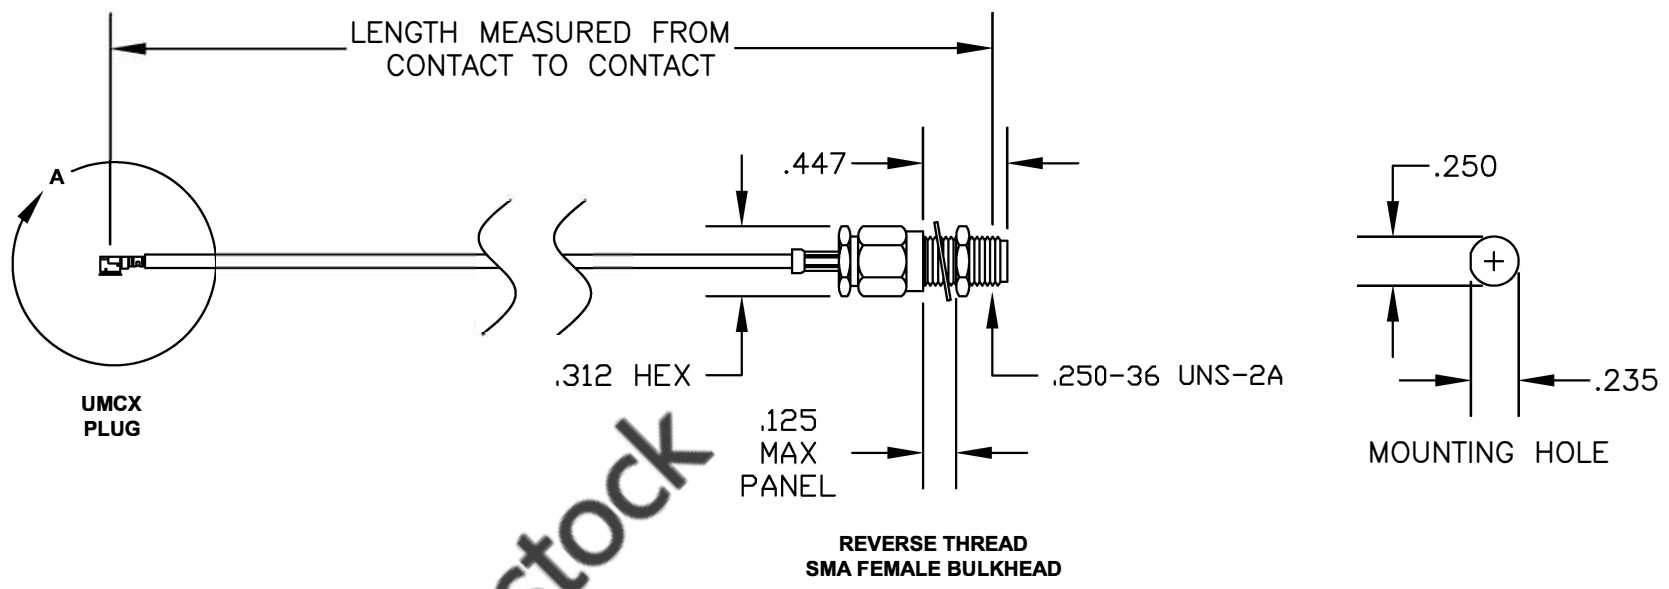

COMPONENTS	IMPEDANCE
UMCX PLUG	50 OHM
REVERSE THREAD SMA FEMALE BULKHEAD	50 OHM
RG178B/U	50 OHM

Standard Lengths	
-3	3"
-6	6"
-9	9"
-12	12"
-18	18"
-24	24"
-XXX	Custom Length in inches
	(24" Max Length)

DWG TITLE	DES.
<b>ET34972</b>	UMCX PLUG TO REVERSE THREAD SMA FEMALE BULKHEAD, RG178B/U

REV. -	FSCM NO. 53919	CAD FILE 032008	SCALE N/A	SIZE A	127
--------	----------------	-----------------	-----------	--------	-----

- NOTES:**
- UNLESS OTHERWISE SPECIFIED ALL DIMENSIONS ARE NOMINAL.
  - ALL SPECIFICATIONS ARE SUBJECT TO CHANGE WITHOUT NOTICE AT ANY TIME.
  - DIMENSIONS ARE IN INCHES.
  - LENGTH TOLERANCE IS  $\pm 1.5\%$  OR  $3/8"$ , WHICHEVER IS GREATER.