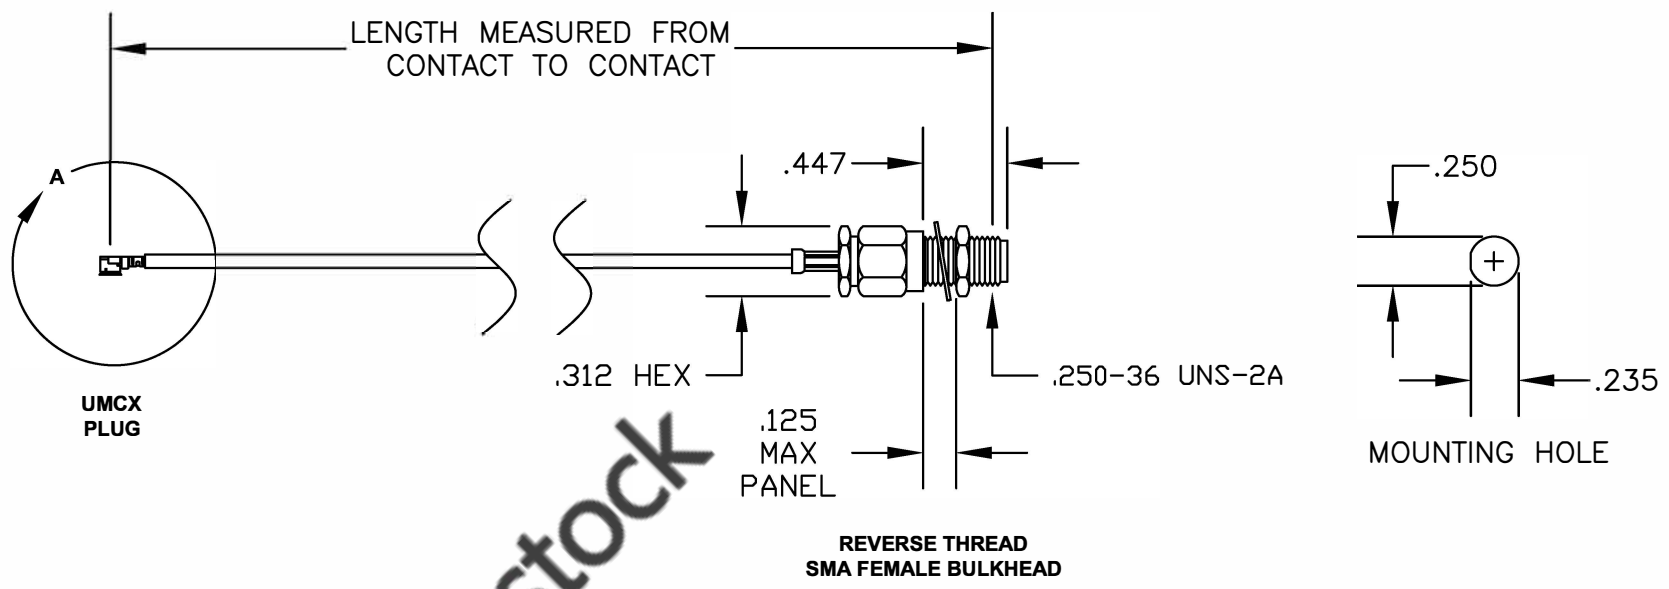

COMPONENTS	IMPEDANCE
UMCX PLUG	50 OHM
REVERSE THREAD SMA FEMALE BULKHEAD	50 OHM
RG178B/U	50 OHM

Standard Lengths	
-3	3"
-6	6"
-9	9"
-12	12"
-18	18"
-24	24"
-XXX	Custom Length in inches
	(24" Max Length)

ESTABLISHED 2003

COAXIAL & FIBER OPTICS

DWG TITLE ET34973	DES. UMCX PLUG TO REVERSE THREAD SMA FEMALE BULKHEAD, RG178B/U				
REV. -	FSCM NO. 53919	CAD FILE 032008	SCALE N/A	SIZE A	127

NOTES:
 1. UNLESS OTHERWISE SPECIFIED ALL DIMENSIONS ARE NOMINAL.
 2. ALL SPECIFICATIONS ARE SUBJECT TO CHANGE WITHOUT NOTICE AT ANY TIME.
 3. DIMENSIONS ARE IN INCHES.
 4. LENGTH TOLERANCE IS ± 1.5% OR 3/8", WHICHEVER IS GREATER.