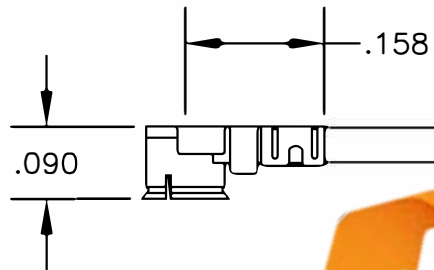

COMPONENTS	IMPEDANCE
UMCX PLUG	50 OHM
REVERSE THREAD SMA FEMALE BULKHEAD	50 OHM
RG178B/U	50 OHM

Standard Lengths	
-3	3"
-6	6"
-9	9"
-12	12"
-18	18"
-24	24"
-XXX	Custom Length in inches
	(24" Max Length)

ESTABLISHED 2003

COAXIAL & FIBER OPTICS

DWG TITLE ET34973	DES. UMCX PLUG TO REVERSE THREAD SMA FEMALE BULKHEAD, RG178B/U				
REV. -	FSCM NO. 53919	CAD FILE 032008	SCALE N/A	SIZE A	127

NOTES:
 1. UNLESS OTHERWISE SPECIFIED ALL DIMENSIONS ARE NOMINAL.
 2. ALL SPECIFICATIONS ARE SUBJECT TO CHANGE WITHOUT NOTICE AT ANY TIME.
 3. DIMENSIONS ARE IN INCHES.
 4. LENGTH TOLERANCE IS ± 1.5% OR 3/8", WHICHEVER IS GREATER.