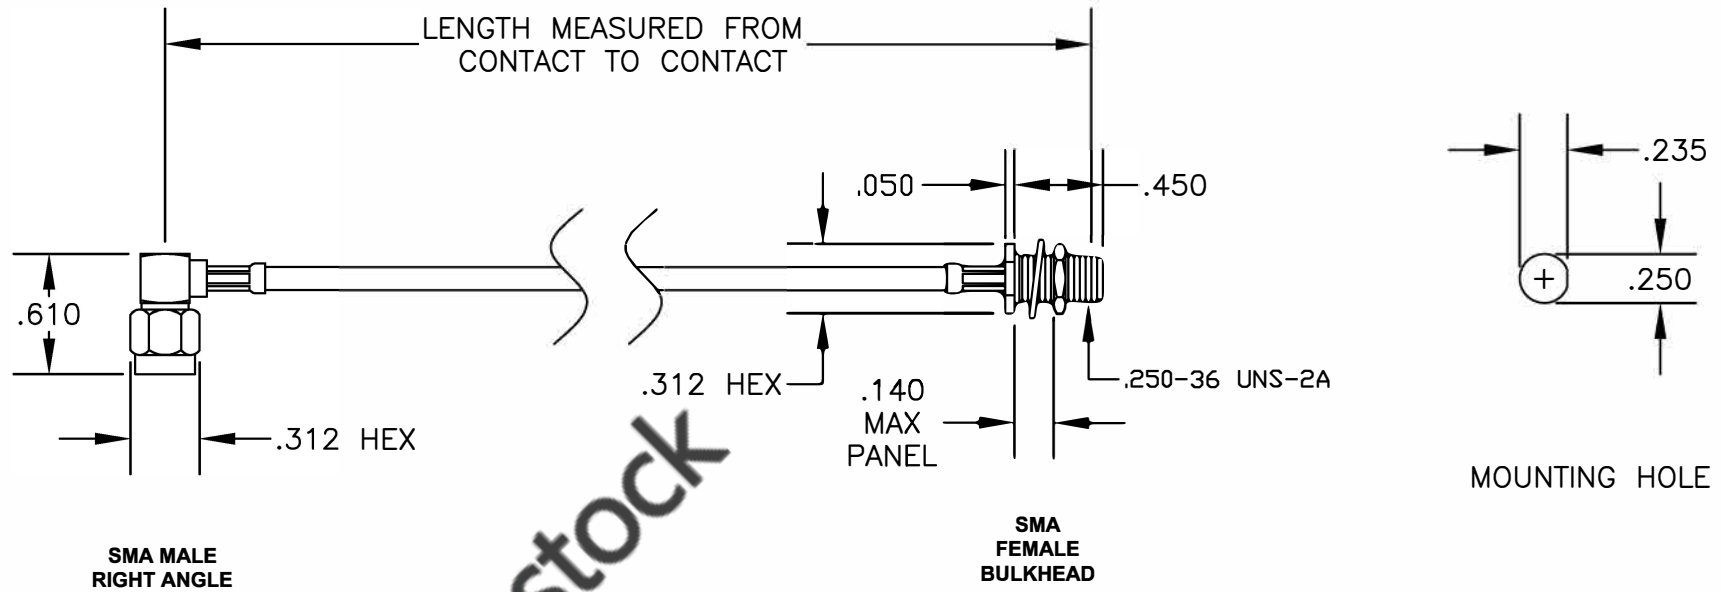

COMPONENTS	IMPEDANCE
SMA MALE RIGHT ANGLE	50 OHM
SMA FEMALE BULKHEAD	50 OHM
RG188A/U	50 OHM

Standard Lengths	
-12	12"
-24	24"
-36	36"
-48	48"
-60	60"
-XXX	Custom Length in inches

8TH FLOOR, BUILDING 1, YONGFU SCIENCE AND TECHNOLOGY CENTER INDUSTRIAL PARK, NANZHA DISTRICT 5, HUMEN, 523900, DONGGUAN, GUANGDONG, CHINA

ebee stock
ESTABLISHED 2003

WEBSITE: www.ebee stock.com
EMAIL: sales@ebee stock.com
COAXIAL & FIBER OPTICS

DWG TITLE	ET35040		DES.	CABLE ASSEMBLY, RG188A/U, SMA MALE RIGHT ANGLE TO SMA FEMALE BULKHEAD (LEAD FREE)	
SIZE A	FSCM NO. 53919	CAD FILE	022908	SCALE	N/A

127

NOTES:
 1. UNLESS OTHERWISE SPECIFIED ALL DIMENSIONS ARE NOMINAL.
 2. ALL SPECIFICATIONS ARE SUBJECT TO CHANGE WITHOUT NOTICE AT ANY TIME.
 3. DIMENSIONS ARE IN INCHES.
 4. LENGTH TOLERANCE IS ± 1.5% OR ±3/8", WHICHEVER IS GREATER.