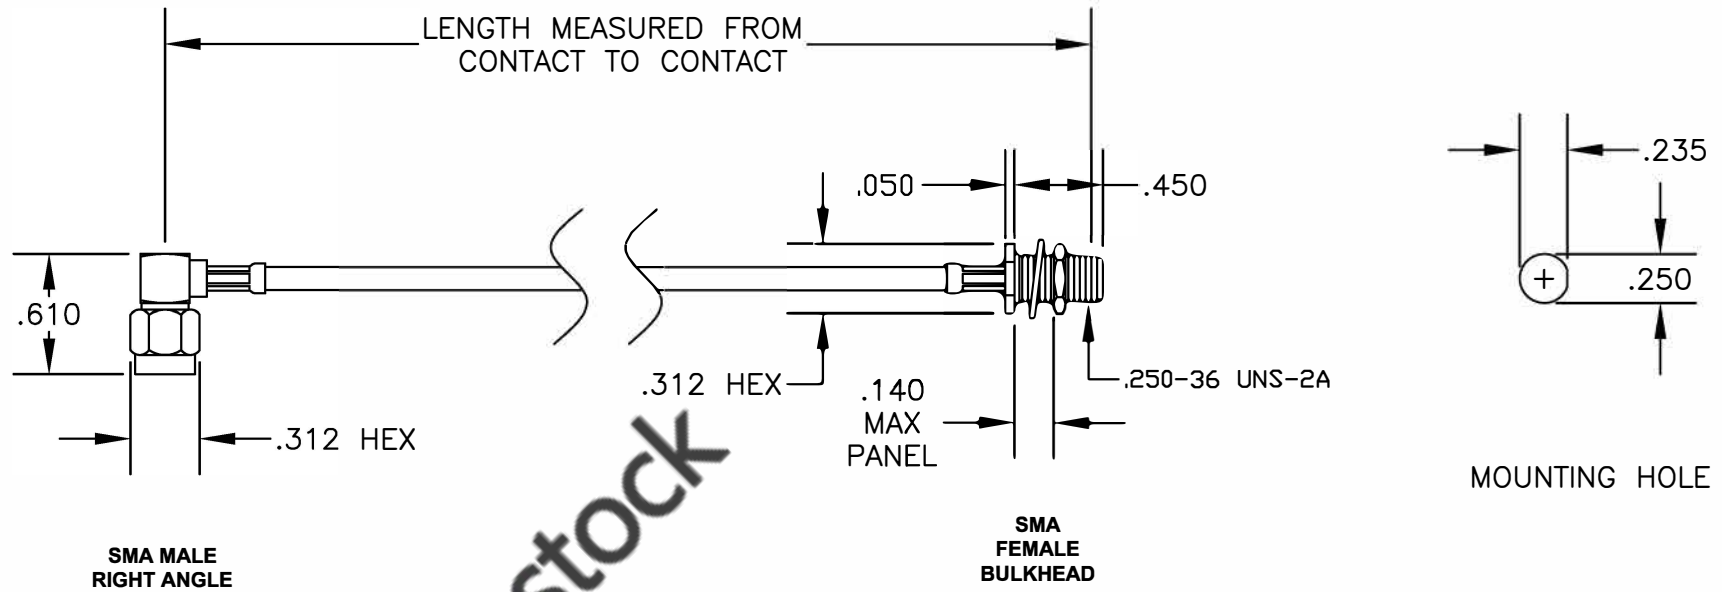

COMPONENTS	IMPEDANCE
SMA MALE RIGHT ANGLE	50 OHM
SMA FEMALE BULKHEAD	50 OHM
RG188A/U	50 OHM

Standard Lengths	
-12	12"
-24	24"
-36	36"
-48	48"
-60	60"
-XXX	Custom Length in inches

8TH FLOOR, BUILDING 1, YONGFU SCIENCE AND TECHNOLOGY CENTER INDUSTRIAL PARK, NANZHA DISTRICT 5, HUMEN, 523900, DONGGUAN, GUANGDONG, CHINA

ebeeStock
ESTABLISHED 2003

WEBSITE: www.ebeeStock.com
EMAIL: sales@ebeeStock.com
COAXIAL & FIBER OPTICS

DWG TITLE	ET35042			DES.	CABLE ASSEMBLY, RG188A/U, SMA MALE RIGHT ANGLE TO SMA FEMALE BULKHEAD (LEAD FREE)
SIZE A	FSCM NO. 53919	CAD FILE	022908	SCALE	N/A

- NOTES:**
- UNLESS OTHERWISE SPECIFIED ALL DIMENSIONS ARE NOMINAL.
 - ALL SPECIFICATIONS ARE SUBJECT TO CHANGE WITHOUT NOTICE AT ANY TIME.
 - DIMENSIONS ARE IN INCHES.
 - LENGTH TOLERANCE IS $\pm 1.5\%$ OR $\pm 3/8"$, WHICHEVER IS GREATER.