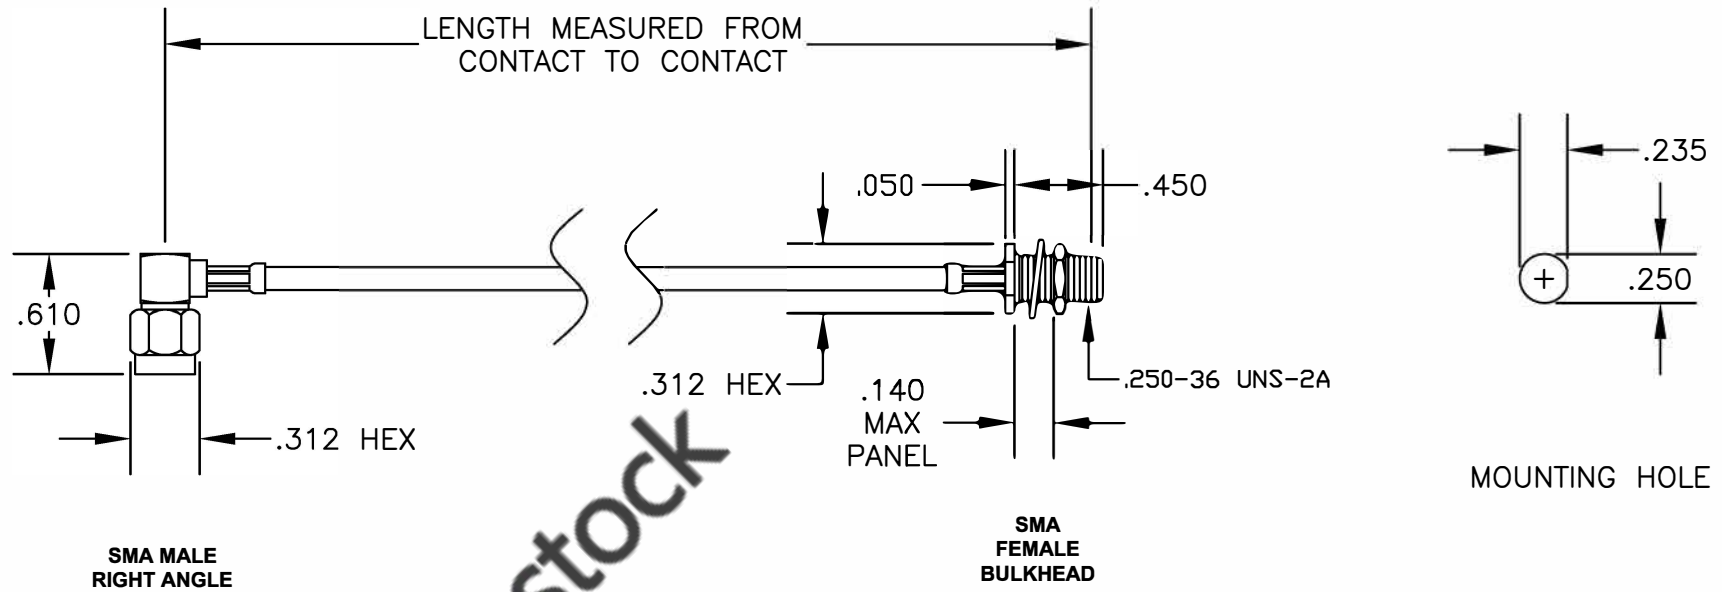

COMPONENTS	IMPEDANCE
SMA MALE RIGHT ANGLE	50 OHM
SMA FEMALE BULKHEAD	50 OHM
RG188A/U	50 OHM

Standard Lengths	
-12	12"
-24	24"
-36	36"
-48	48"
-60	60"
-XXX	Custom Length in inches

8TH FLOOR, BUILDING 1, YONGFU SCIENCE AND TECHNOLOGY CENTER INDUSTRIAL PARK, NANZHA DISTRICT 5, HUMEN, 523900, DONGGUAN, GUANGDONG, CHINA

ebeeStock
ESTABLISHED 2003

WEBSITE: www.ebeeStock.com
EMAIL: sales@ebeeStock.com
COAXIAL & FIBER OPTICS

DWG TITLE	ET35043			DES.	CABLE ASSEMBLY, RG188A/U, SMA MALE RIGHT ANGLE TO SMA FEMALE BULKHEAD (LEAD FREE)
SIZE A	FSCM NO. 53919	CAD FILE	022908	SCALE	N/A

- NOTES:
- UNLESS OTHERWISE SPECIFIED ALL DIMENSIONS ARE NOMINAL.
 - ALL SPECIFICATIONS ARE SUBJECT TO CHANGE WITHOUT NOTICE AT ANY TIME.
 - DIMENSIONS ARE IN INCHES.
 - LENGTH TOLERANCE IS $\pm 1.5\%$ OR $\pm 3/8"$, WHICHEVER IS GREATER.