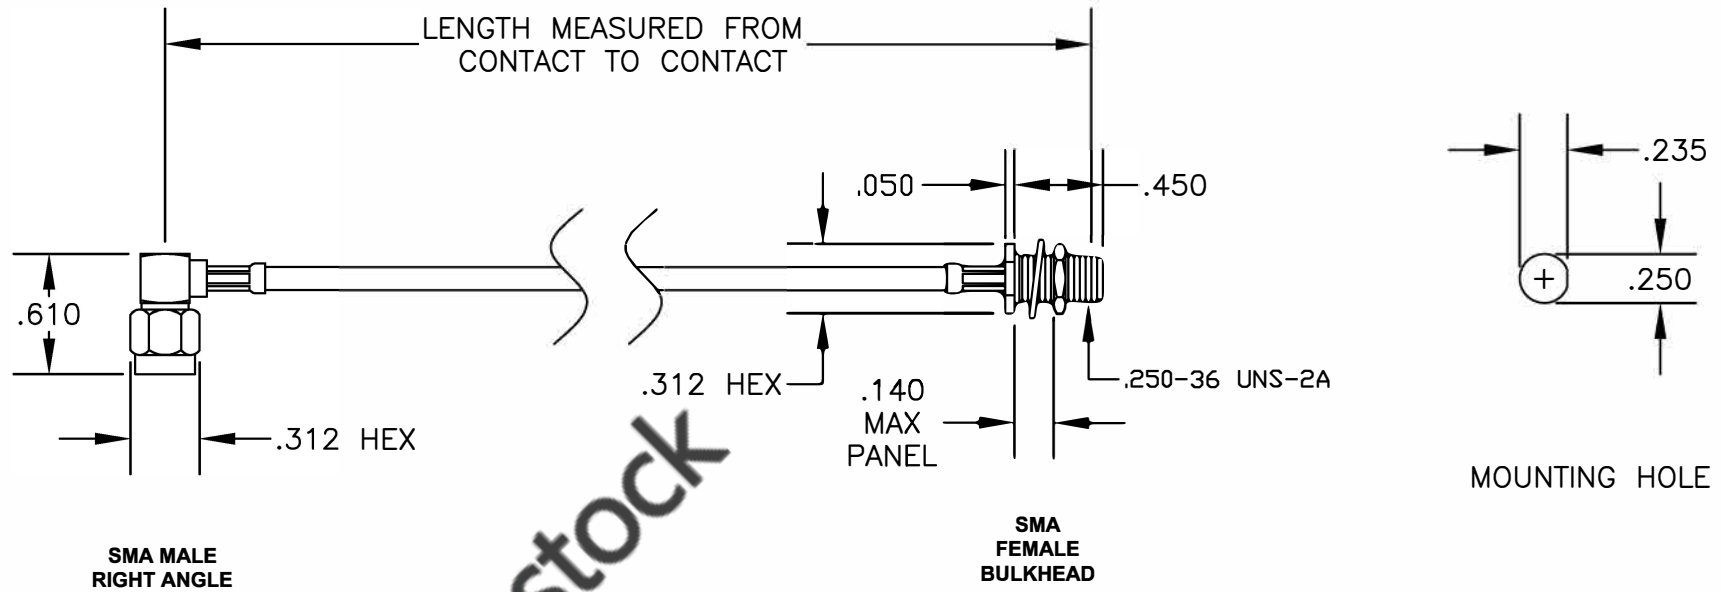

COMPONENTS	IMPEDANCE
SMA MALE RIGHT ANGLE	50 OHM
SMA FEMALE BULKHEAD	50 OHM
RG188A/U	50 OHM

Standard Lengths	
-12	12"
-24	24"
-36	36"
-48	48"
-60	60"
-XXX	Custom Length in inches

8TH FLOOR, BUILDING 1, YONGFU SCIENCE AND TECHNOLOGY CENTER INDUSTRIAL PARK, NANZHA DISTRICT 5, HUMEN, 523900, DONGGUAN, GUANGDONG, CHINA

ebeeStock
ESTABLISHED 2003

WEBSITE: www.ebeeStock.com
EMAIL: sales@ebeeStock.com
COAXIAL & FIBER OPTICS

DWG TITLE	ET35045		DES.	CABLE ASSEMBLY, RG188A/U, SMA MALE RIGHT ANGLE TO SMA FEMALE BULKHEAD (LEAD FREE)	
SIZE A	FSCM NO. 53919	CAD FILE	022908	SCALE	N/A

- NOTES:
- UNLESS OTHERWISE SPECIFIED ALL DIMENSIONS ARE NOMINAL.
 - ALL SPECIFICATIONS ARE SUBJECT TO CHANGE WITHOUT NOTICE AT ANY TIME.
 - DIMENSIONS ARE IN INCHES.
 - LENGTH TOLERANCE IS $\pm 1.5\%$ OR $\pm 3/8"$, WHICHEVER IS GREATER.