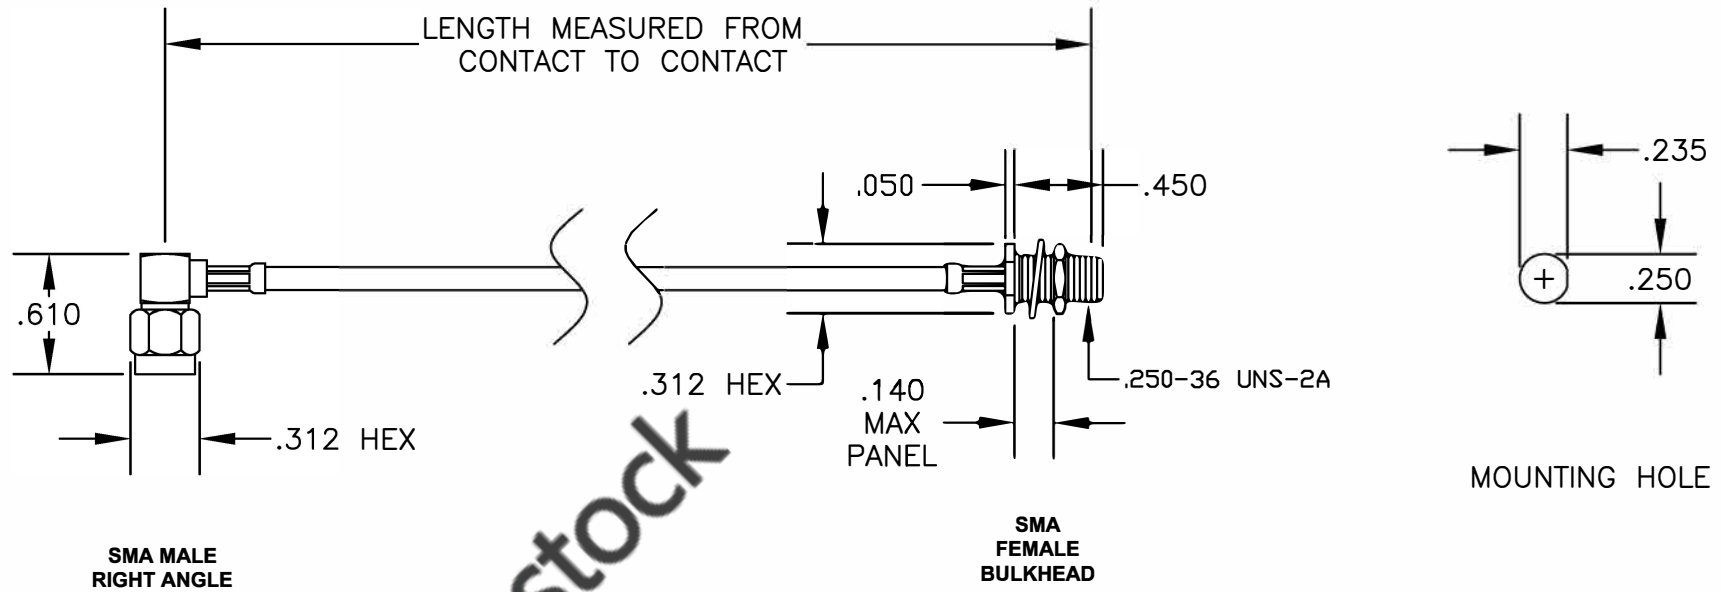

COMPONENTS	IMPEDANCE
SMA MALE RIGHT ANGLE	50 OHM
SMA FEMALE BULKHEAD	50 OHM
RG188A/U	50 OHM

Standard Lengths	
-12	12"
-24	24"
-36	36"
-48	48"
-60	60"
-XXX	Custom Length in inches

8TH FLOOR, BUILDING 1, YONGFU SCIENCE AND TECHNOLOGY CENTER INDUSTRIAL PARK, NANZHA DISTRICT 5, HUMEN, 523900, DONGGUAN, GUANGDONG, CHINA

ebeeStock
ESTABLISHED 2003

WEBSITE: www.ebeeStock.com
EMAIL: sales@ebeeStock.com
COAXIAL & FIBER OPTICS

DWG TITLE	ET35046			DES.	CABLE ASSEMBLY, RG188A/U, SMA MALE RIGHT ANGLE TO SMA FEMALE BULKHEAD (LEAD FREE)
SIZE A	FSCM NO. 53919	CAD FILE	022908	SCALE	N/A

127

NOTES:
1. UNLESS OTHERWISE SPECIFIED ALL DIMENSIONS ARE NOMINAL.
2. ALL SPECIFICATIONS ARE SUBJECT TO CHANGE WITHOUT NOTICE AT ANY TIME.
3. DIMENSIONS ARE IN INCHES.
4. LENGTH TOLERANCE IS ± 1.5% OR ±3/8", WHICHEVER IS GREATER.