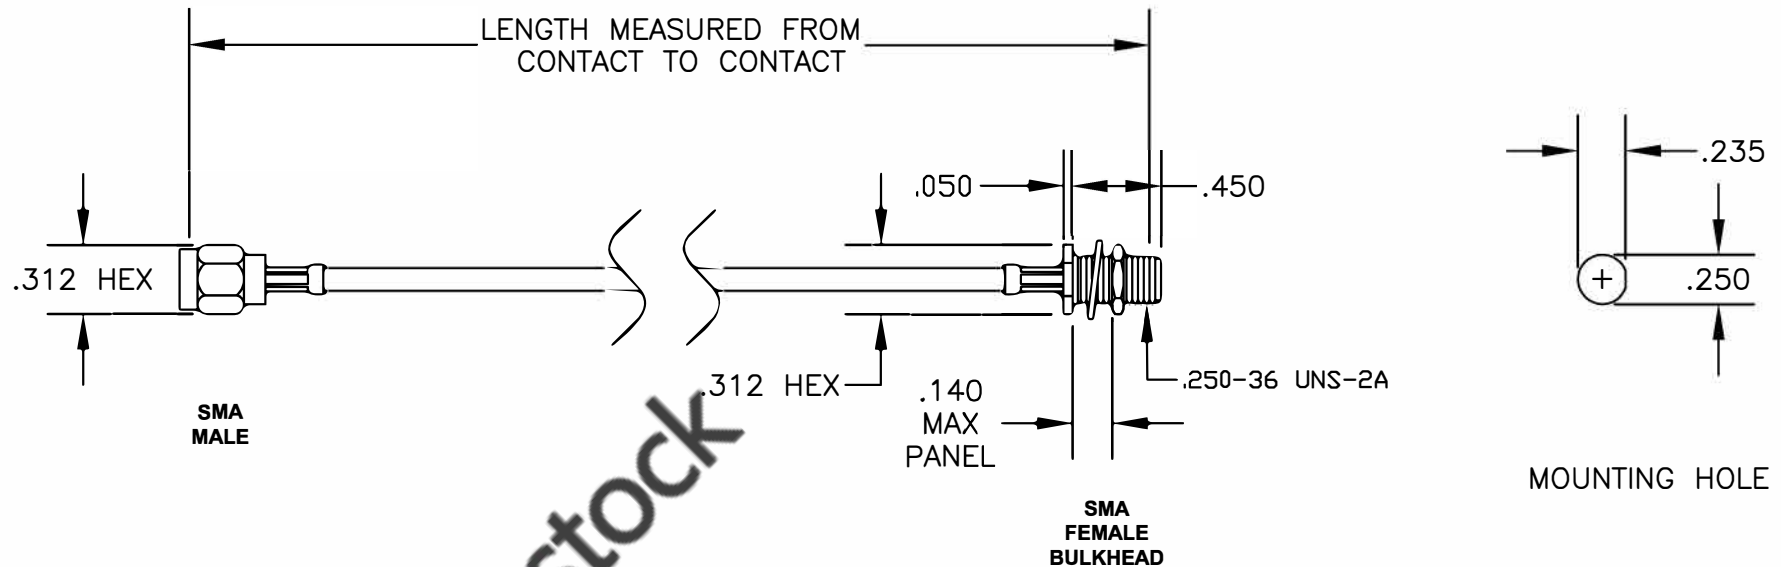

COMPONENTS	IMPEDANCE
SMA MALE	50 OHM
SMA FEMALE BULKHEAD	50 OHM
RG188A/U	50 OHM

Standard Lengths	
-12	12"
-24	24"
-36	36"
-48	48"
-60	60"
-XXX	Custom Length in inches

8TH FLOOR, BUILDING 1, YONGFU SCIENCE AND TECHNOLOGY CENTER INDUSTRIAL PARK, NANZHA DISTRICT 5, HUMEN, 523900, DONGGUAN, GUANGDONG, CHINA
 WEBSITE: www.ebeestock.com
 EMAIL: sales@ebeestock.com
 COAXIAL & FIBER OPTICS
 ESTABLISHED 2003

DWG TITLE	ET35062			DES.	CABLE ASSEMBLY, RG188A/U, SMA MALE TO SMA FEMALE BULKHEAD (LEAD FREE)
SIZE A	FSCM NO. 53919	CAD FILE	022908	SCALE	N/A

- NOTES:
- UNLESS OTHERWISE SPECIFIED ALL DIMENSIONS ARE NOMINAL.
 - ALL SPECIFICATIONS ARE SUBJECT TO CHANGE WITHOUT NOTICE AT ANY TIME.
 - DIMENSIONS ARE IN INCHES.
 - LENGTH TOLERANCE IS $\pm 1.5\%$ OR $\pm 3/8"$, WHICHEVER IS GREATER.