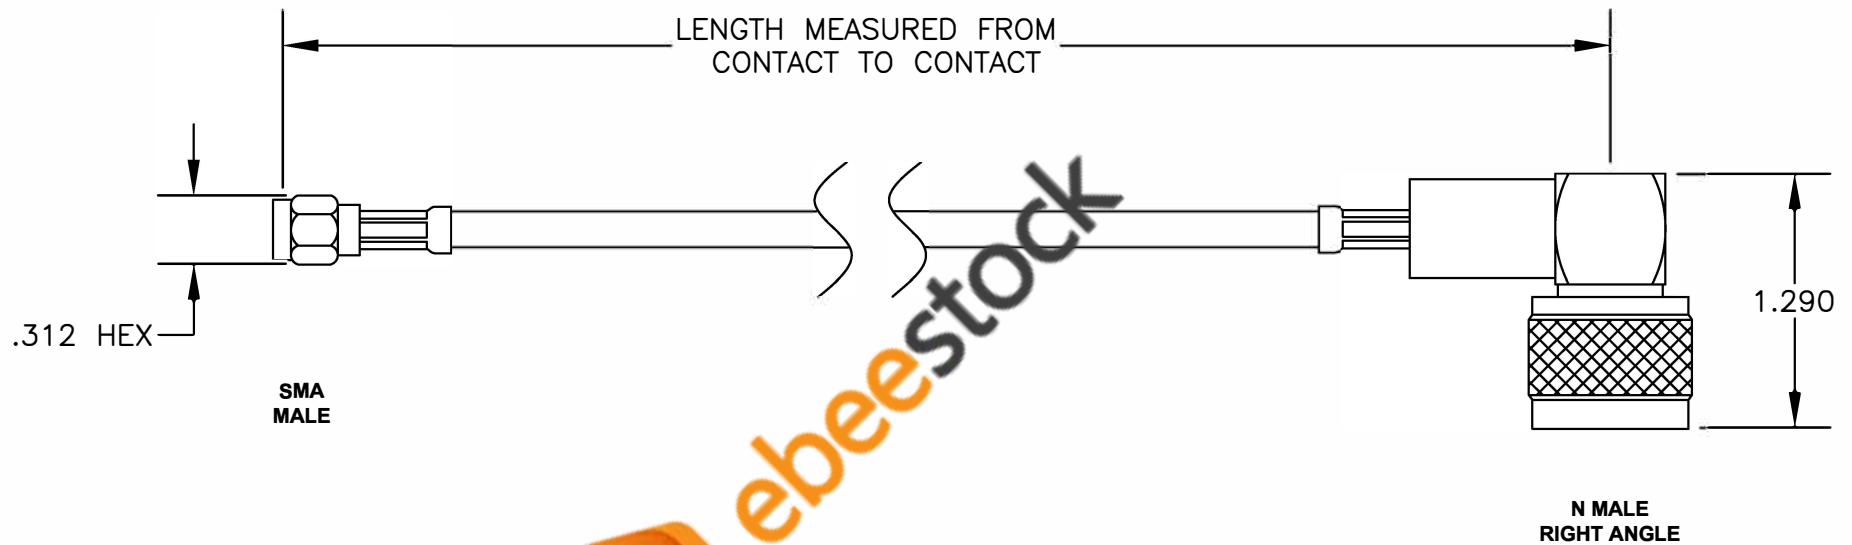

COMPONENTS	IMPEDANCE
SMA MALE	50 OHM
N MALE RIGHT ANGLE	50 OHM
RG58C/U	50 OHM

Standard Lengths	
-12	12"
-24	24"
-36	36"
-48	48"
-60	60"
-XXX	Custom Length in inches

 8TH FLOOR, BUILDING 1, YONGFU SCIENCE AND TECHNOLOGY CENTER INDUSTRIAL PARK, NANZHA DISTRICT 5, HUMEN, 523900, DONGGUAN, GUANGDONG, CHINA	
ebeestock ESTABLISHED 2003	
WEBSITE: www.ebeestock.com EMAIL: sales@ebeestock.com COAXIAL & FIBER OPTICS	
DWG TITLE ET35072	DES. CABLE ASSEMBLY, RG58C/U, SMA MALE TO N MALE RIGHT ANGLE
SIZE A	FSCM NO. 53919
CAD FILE 060507	SCALE N/A
127	

- NOTES:**
- UNLESS OTHERWISE SPECIFIED ALL DIMENSIONS ARE NOMINAL.
 - ALL SPECIFICATIONS ARE SUBJECT TO CHANGE WITHOUT NOTICE AT ANY TIME.
 - DIMENSIONS ARE IN INCHES.
 - LENGTH TOLERANCE IS $\pm 1.5\%$ OR $\pm 3/8"$, WHICHEVER IS GREATER.