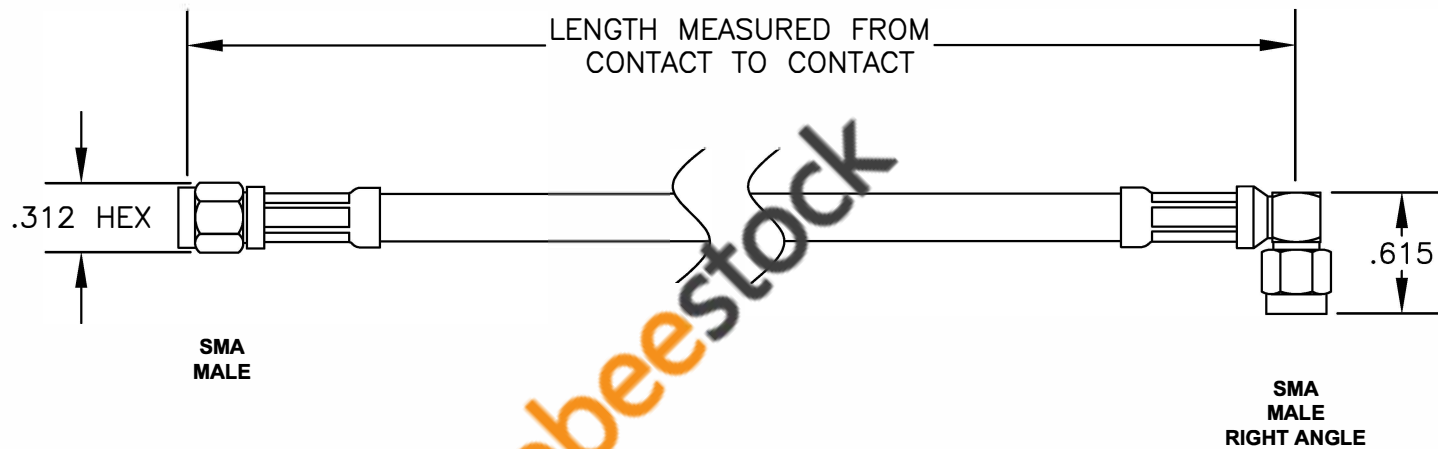

COMPONENTS	IMPEDANCE
SMA MALE	50 OHM
SMA MALE RIGHT ANGLE	50 OHM
RG59B/U-BLACK	75 OHM

Standard Lengths	
-12	12"
-24	24"
-36	36"
-48	48"
-60	60"
-xx	Custom Length in inches

		<p>8TH FLOOR, BUILDING 1, YONGFU SCIENCE AND TECHNOLOGY CENTER INDUSTRIAL PARK, NANZHA DISTRICT 5, HUMEN, 523900, DONGGUAN, GUANGDONG, CHINA</p>	
<p><b>ebeestock</b> ESTABLISHED 2003</p>		<p>WEBSITE: <a href="http://www.ebeestock.com">www.ebeestock.com</a> EMAIL: <a href="mailto:sales@ebeestock.com">sales@ebeestock.com</a> COAXIAL &amp; FIBER OPTICS</p>	
<p>DWG TITLE <b>ET35175</b></p>		<p>DES. CABLE ASSEMBLY, RG59B/U-BLACK, SMA MALE TO SMA MALE RIGHT ANGLE</p>	
SIZE A	FSCM NO. 53919	CAD FILE 022908	SCALE N/A
<p>NOTES: 1. UNLESS OTHERWISE SPECIFIED ALL DIMENSIONS ARE NOMINAL. 2. ALL SPECIFICATIONS ARE SUBJECT TO CHANGE WITHOUT NOTICE AT ANY TIME. 3. DIMENSIONS ARE IN INCHES. 4. LENGTH TOLERANCE IS ± 1.5% OR ±3/8", WHICHEVER IS GREATER.</p>			