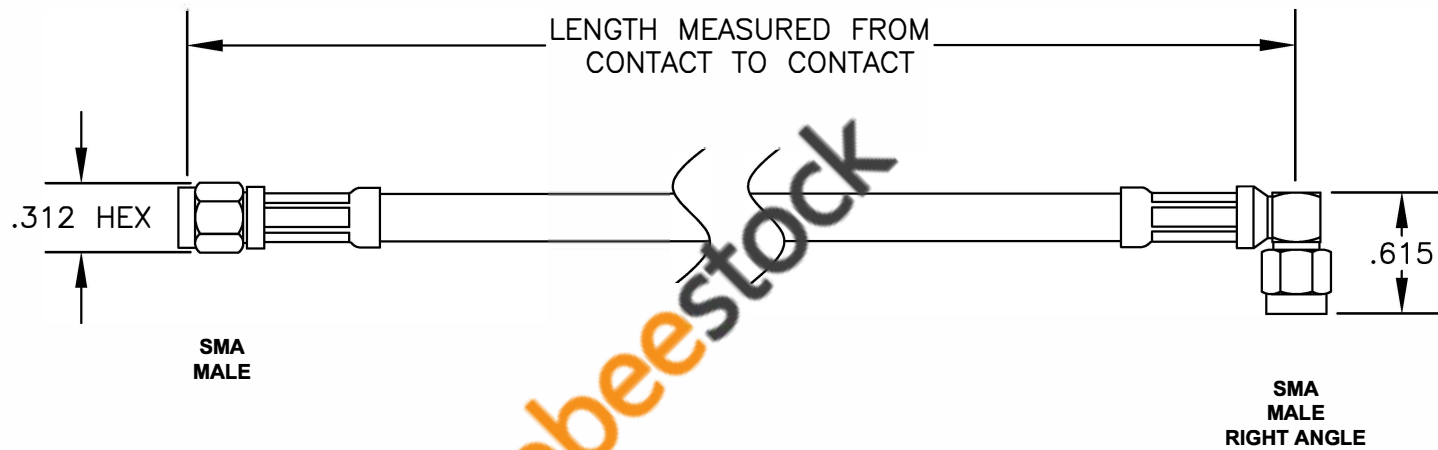

COMPONENTS	IMPEDANCE
SMA MALE	50 OHM
SMA MALE RIGHT ANGLE	50 OHM
RG59B/U-BLACK	75 OHM

Standard Lengths	
-12	12"
-24	24"
-36	36"
-48	48"
-60	60"
-xx	Custom Length in inches

 <p>8TH FLOOR, BUILDING 1, YONGFU SCIENCE AND TECHNOLOGY CENTER INDUSTRIAL PARK, NANZHA DISTRICT 5, HUMEN, 523900, DONGGUAN, GUANGDONG, CHINA</p> <p>ebeestock ESTABLISHED 2003</p>		<p>WEBSITE: www.ebeestock.com EMAIL: sales@ebeestock.com COAXIAL & FIBER OPTICS</p>		
<p>DWG TITLE ET35176</p>		<p>DES. CABLE ASSEMBLY, RG59B/U-BLACK, SMA MALE TO SMA MALE RIGHT ANGLE</p>		
SIZE A	FSCM NO. 53919	CAD FILE 022908	SCALE N/A	127
<p>NOTES: 1. UNLESS OTHERWISE SPECIFIED ALL DIMENSIONS ARE NOMINAL. 2. ALL SPECIFICATIONS ARE SUBJECT TO CHANGE WITHOUT NOTICE AT ANY TIME. 3. DIMENSIONS ARE IN INCHES. 4. LENGTH TOLERANCE IS $\pm 1.5\%$ OR $\pm 3/8"$, WHICHEVER IS GREATER.</p>				