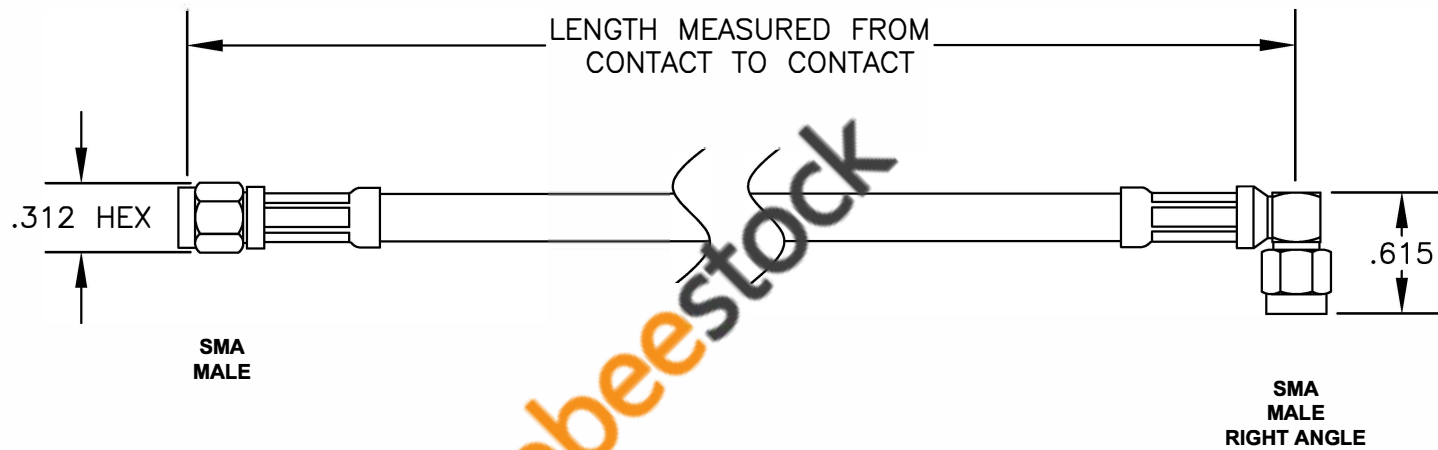

COMPONENTS	IMPEDANCE
SMA MALE	50 OHM
SMA MALE RIGHT ANGLE	50 OHM
RG59B/U-BLACK	75 OHM

Standard Lengths	
-12	12"
-24	24"
-36	36"
-48	48"
-60	60"
-xx	Custom Length in inches

 <p>8TH FLOOR, BUILDING 1, YONGFU SCIENCE AND TECHNOLOGY CENTER INDUSTRIAL PARK, NANZHA DISTRICT 5, HUMEN, 523900, DONGGUAN, GUANGDONG, CHINA</p> <p>ebeestock ESTABLISHED 2003</p>		<p>WEBSITE: www.ebeestock.com EMAIL: sales@ebeestock.com COAXIAL & FIBER OPTICS</p>		
<p>DWG TITLE ET35180</p>		<p>DES. CABLE ASSEMBLY, RG59B/U-BLACK, SMA MALE TO SMA MALE RIGHT ANGLE</p>		
SIZE A	FSCM NO. 53919	CAD FILE 022908	SCALE N/A	127
<p>NOTES: 1. UNLESS OTHERWISE SPECIFIED ALL DIMENSIONS ARE NOMINAL. 2. ALL SPECIFICATIONS ARE SUBJECT TO CHANGE WITHOUT NOTICE AT ANY TIME. 3. DIMENSIONS ARE IN INCHES. 4. LENGTH TOLERANCE IS $\pm 1.5\%$ OR $\pm 3/8"$, WHICHEVER IS GREATER.</p>				