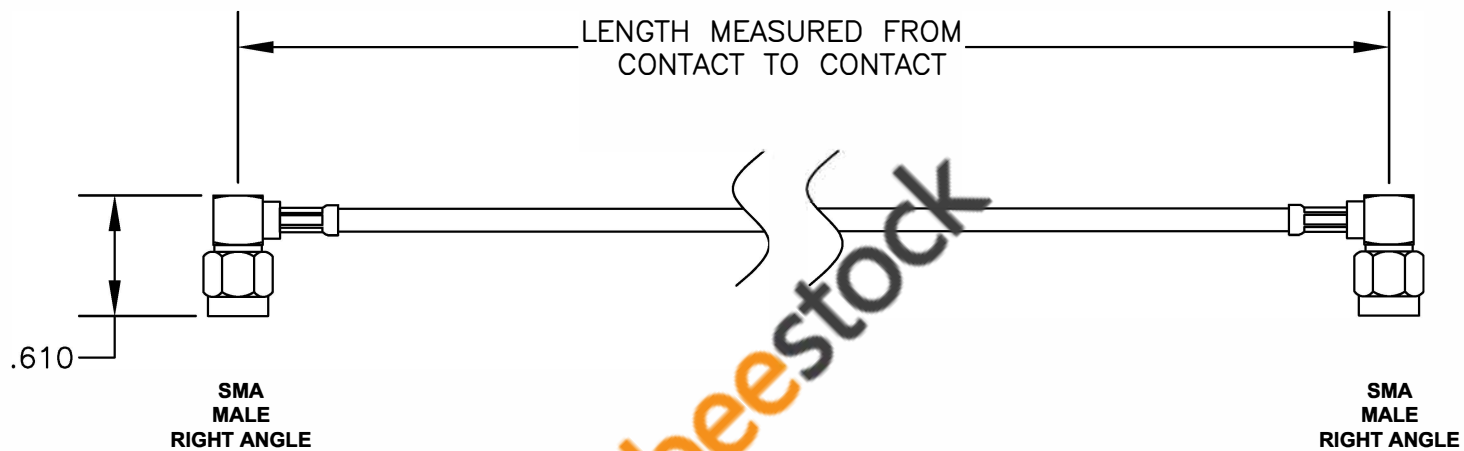

COMPONENTS	IMPEDANCE
SMA MALE RIGHT ANGLE	50 OHM
SMA MALE RIGHT ANGLE	50 OHM
RG180B/U	95 OHM

Standard Lengths	
-12	12"
-24	24"
-36	36"
-48	48"
-60	60"
-xx	Custom Length in inches

 <p>8TH FLOOR, BUILDING 1, YONGFU SCIENCE AND TECHNOLOGY CENTER INDUSTRIAL PARK, NANZHA DISTRICT 5, HUMEN, 523900, DONGGUAN, GUANGDONG, CHINA</p> <p>ebeestock ESTABLISHED 2003</p>		<p>WEBSITE: www.ebeestock.com EMAIL: sales@ebeestock.com COAXIAL & FIBER OPTICS</p>	
<p>DWG TITLE ET35213</p>		<p>DES. CABLE ASSEMBLY, RG180B/U, SMA MALE RIGHT ANGLE TO SMA MALE RIGHT ANGLE</p>	
<p>SIZE A</p>	<p>FSCM NO. 53919</p>	<p>CAD FILE 021407</p>	<p>SCALE N/A</p>
<p>127</p>			
<p>NOTES: 1. UNLESS OTHERWISE SPECIFIED ALL DIMENSIONS ARE NOMINAL. 2. ALL SPECIFICATIONS ARE SUBJECT TO CHANGE WITHOUT NOTICE AT ANY TIME. 3. DIMENSIONS ARE IN INCHES. 4. LENGTH TOLERANCE IS ± 1.5% OR ±3/8", WHICHEVER IS GREATER.</p>			