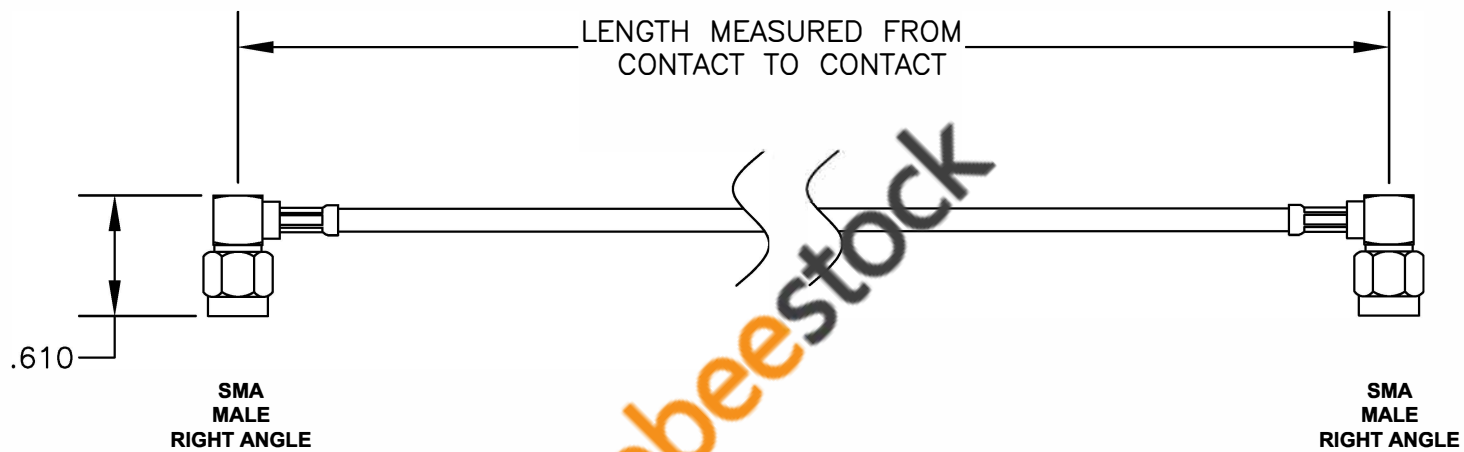

COMPONENTS	IMPEDANCE
SMA MALE RIGHT ANGLE	50 OHM
SMA MALE RIGHT ANGLE	50 OHM
RG180B/U	95 OHM

Standard Lengths	
-12	12"
-24	24"
-36	36"
-48	48"
-60	60"
-xx	Custom Length in inches

		<p>8TH FLOOR, BUILDING 1, YONGFU SCIENCE AND TECHNOLOGY CENTER INDUSTRIAL PARK, NANZHA DISTRICT 5, HUMEN, 523900, DONG GUAN, GUANGDONG, CHINA</p>	
<p>ebeestock</p> <p>ESTABLISHED 2003</p>		<p>WEBSITE: www.ebeestock.com EMAIL: sales@ebeestock.com COAXIAL & FIBER OPTICS</p>	
<p>DWG TITLE ET35218</p>		<p>DES. CABLE ASSEMBLY, RG180B/U, SMA MALE RIGHT ANGLE TO SMA MALE RIGHT ANGLE (LEAD FREE)</p>	
SIZE A	FSCM NO. 53919	CAD FILE 022908	SCALE N/A
<p>NOTES: 1. UNLESS OTHERWISE SPECIFIED ALL DIMENSIONS ARE NOMINAL. 2. ALL SPECIFICATIONS ARE SUBJECT TO CHANGE WITHOUT NOTICE AT ANY TIME. 3. DIMENSIONS ARE IN INCHES. 4. LENGTH TOLERANCE IS ± 1.5% OR ±3/8", WHICHEVER IS GREATER.</p>			