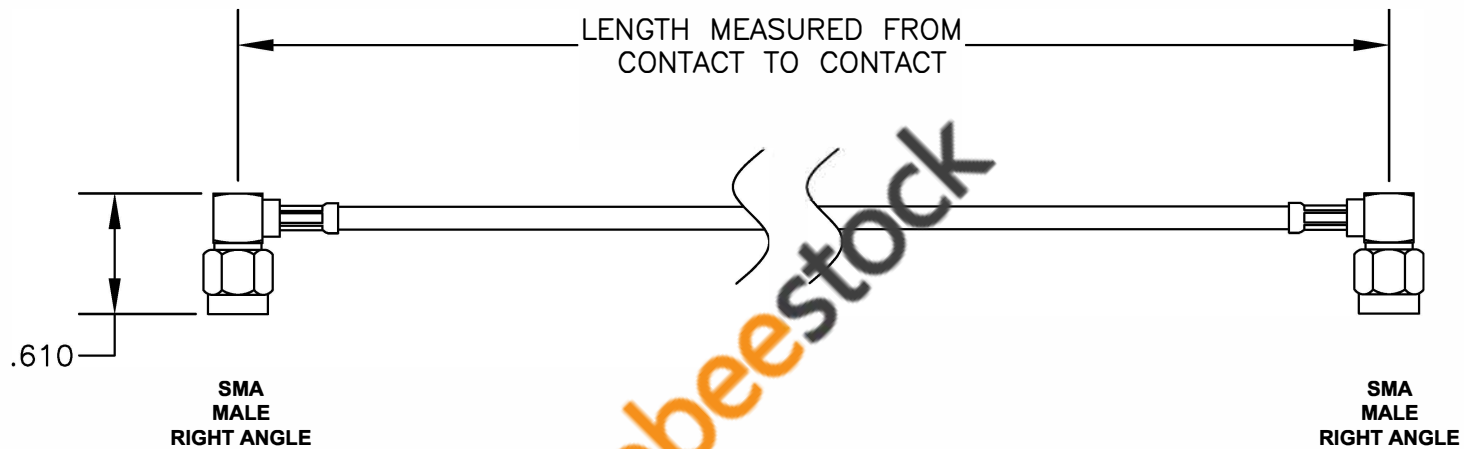

COMPONENTS	IMPEDANCE
SMA MALE RIGHT ANGLE	50 OHM
SMA MALE RIGHT ANGLE	50 OHM
RG180B/U	95 OHM

Standard Lengths	
-12	12"
-24	24"
-36	36"
-48	48"
-60	60"
-xx	Custom Length in inches

		8TH FLOOR, BUILDING 1, YONGFU SCIENCE AND TECHNOLOGY CENTER INDUSTRIAL PARK, NANZHA DISTRICT 5, HUMEN, 523900, DONG GUAN, GUANGDONG, CHINA	
ebeestock ESTABLISHED 2003		WEBSITE: www.ebeestock.com EMAIL: sales@ebeestock.com COAXIAL & FIBER OPTICS	
DWG TITLE ET35219		DES. CABLE ASSEMBLY, RG180B/U, SMA MALE RIGHT ANGLE TO SMA MALE RIGHT ANGLE (LEAD FREE)	
SIZE A	FSCM NO. 53919	CAD FILE 022908	SCALE N/A
NOTES: 1. UNLESS OTHERWISE SPECIFIED ALL DIMENSIONS ARE NOMINAL. 2. ALL SPECIFICATIONS ARE SUBJECT TO CHANGE WITHOUT NOTICE AT ANY TIME. 3. DIMENSIONS ARE IN INCHES. 4. LENGTH TOLERANCE IS $\pm 1.5\%$ OR $\pm 3/8"$, WHICHEVER IS GREATER.			
		127	