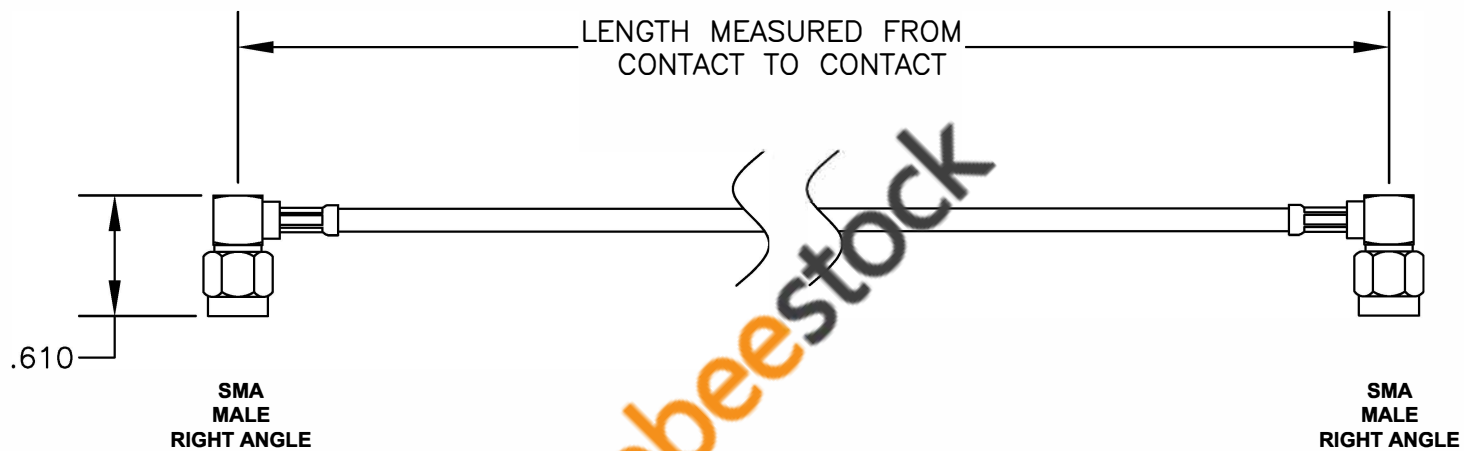

COMPONENTS	IMPEDANCE
SMA MALE RIGHT ANGLE	50 OHM
SMA MALE RIGHT ANGLE	50 OHM
RG180B/U	95 OHM

Standard Lengths	
-12	12"
-24	24"
-36	36"
-48	48"
-60	60"
-xx	Custom Length in inches

		<p>8TH FLOOR, BUILDING 1, YONGFU SCIENCE AND TECHNOLOGY CENTER INDUSTRIAL PARK, NANZHA DISTRICT 5, HUMEN, 523900, DONG GUAN, GUANGDONG, CHINA</p>	
<p><b>ebeestock</b></p> <p>ESTABLISHED 2003</p>		<p>WEBSITE: <a href="http://www.ebeestock.com">www.ebeestock.com</a>          EMAIL: <a href="mailto:sales@ebeestock.com">sales@ebeestock.com</a>  <b>COAXIAL &amp; FIBER OPTICS</b></p>	
<p>DWG TITLE</p> <p style="font-size: 24pt; color: blue; text-align: center;"><b>ET35224</b></p>		<p>DES. CABLE ASSEMBLY, RG180B/U, SMA MALE RIGHT ANGLE TO SMA MALE RIGHT ANGLE (LEAD FREE)</p>	
<p>SIZE A</p>	<p><b>FSCM NO. 53919</b></p>	<p>CAD FILE 022908</p>	<p>SCALE N/A</p>
<p>NOTES:</p> <ol style="list-style-type: none"> <li>UNLESS OTHERWISE SPECIFIED ALL DIMENSIONS ARE NOMINAL.</li> <li>ALL SPECIFICATIONS ARE SUBJECT TO CHANGE WITHOUT NOTICE AT ANY TIME.</li> <li>DIMENSIONS ARE IN INCHES.</li> <li>LENGTH TOLERANCE IS <math>\pm 1.5\%</math> OR <math>\pm 3/8"</math>, WHICHEVER IS GREATER.</li> </ol>			