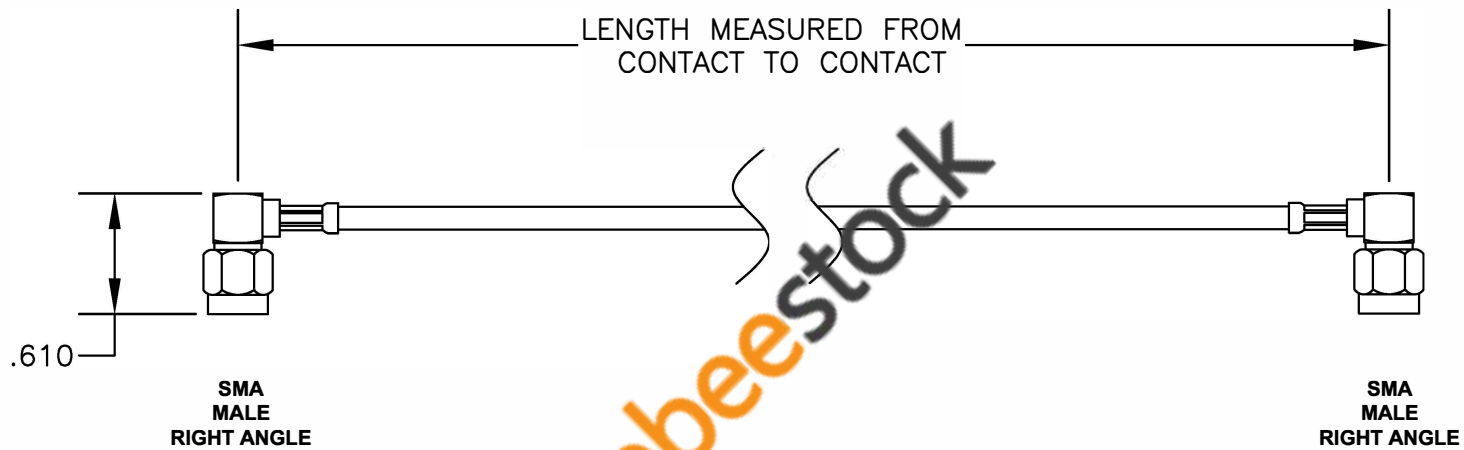

COMPONENTS	IMPEDANCE
SMA MALE RIGHT ANGLE	50 OHM
SMA MALE RIGHT ANGLE	50 OHM
RG180B/U	95 OHM

Standard Lengths	
-12	12"
-24	24"
-36	36"
-48	48"
-60	60"
-xx	Custom Length in inches

		8TH FLOOR, BUILDING 1, YONGFU SCIENCE AND TECHNOLOGY CENTER INDUSTRIAL PARK, NANZHA DISTRICT 5, HUMEN, 523900, DONG GUAN, GUANGDONG, CHINA	
ebeestock ESTABLISHED 2003		WEBSITE: www.ebeestock.com EMAIL: sales@ebeestock.com COAXIAL & FIBER OPTICS	
DWG TITLE <h2 style="text-align: center;">ET35225</h2>		DES. CABLE ASSEMBLY, RG180B/U, SMA MALE RIGHT ANGLE TO SMA MALE RIGHT ANGLE (LEAD FREE)	
SIZE A	FSCM NO. 53919	CAD FILE 022908	SCALE N/A
NOTES: 1. UNLESS OTHERWISE SPECIFIED ALL DIMENSIONS ARE NOMINAL. 2. ALL SPECIFICATIONS ARE SUBJECT TO CHANGE WITHOUT NOTICE AT ANY TIME. 3. DIMENSIONS ARE IN INCHES. 4. LENGTH TOLERANCE IS $\pm 1.5\%$ OR $\pm 3/8"$, WHICHEVER IS GREATER.			