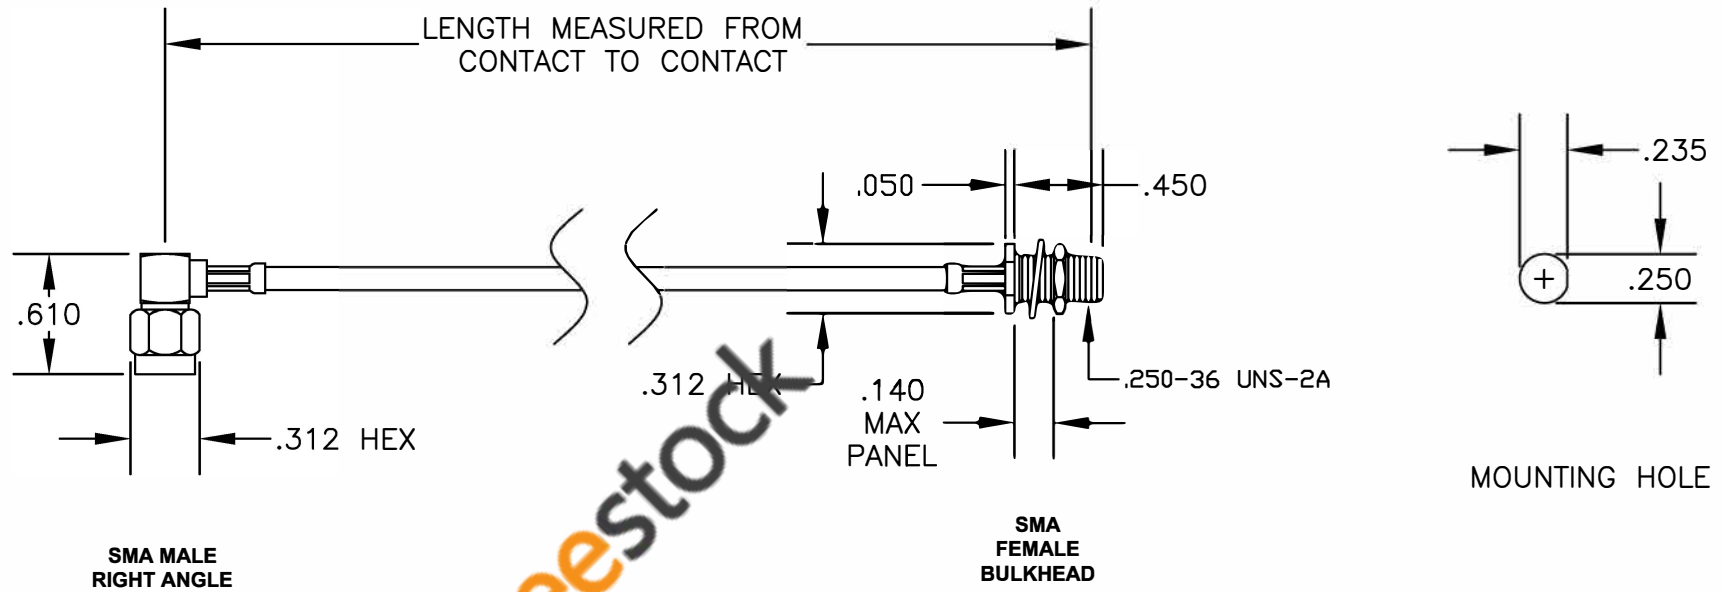

COMPONENTS	IMPEDANCE
SMA MALE RIGHT ANGLE	50 OHM
SMA FEMALE BULKHEAD	50 OHM
RG174A/U	50 OHM

Standard Lengths	
-12	12"
-24	24"
-36	36"
-48	48"
-60	60"
-XXX	Custom Length in inches

8TH FLOOR, BUILDING 1, YONGFU SCIENCE AND TECHNOLOGY CENTER INDUSTRIAL PARK, NANZHA DISTRICT 5, HUMEN, 523900, DONGGUAN, GUANGDONG, CHINA

WEBSITE: www.ebeestock.com
EMAIL: sales@ebeestock.com

ESTABLISHED 2003

COAXIAL & FIBER OPTICS

DWG TITLE ET35244	DES. CABLE ASSEMBLY, RG174A/U, SMA MALE RIGHT ANGLE TO SMA FEMALE BULKHEAD
SIZE A FSCM NO. 53919	CAD FILE 042109
SCALE N/A	127

NOTES:

1. UNLESS OTHERWISE SPECIFIED ALL DIMENSIONS ARE NOMINAL.
2. ALL SPECIFICATIONS ARE SUBJECT TO CHANGE WITHOUT NOTICE AT ANY TIME.
3. DIMENSIONS ARE IN INCHES.
4. LENGTH TOLERANCE IS ± 1.5% OR ±3/8", WHICHEVER IS GREATER.