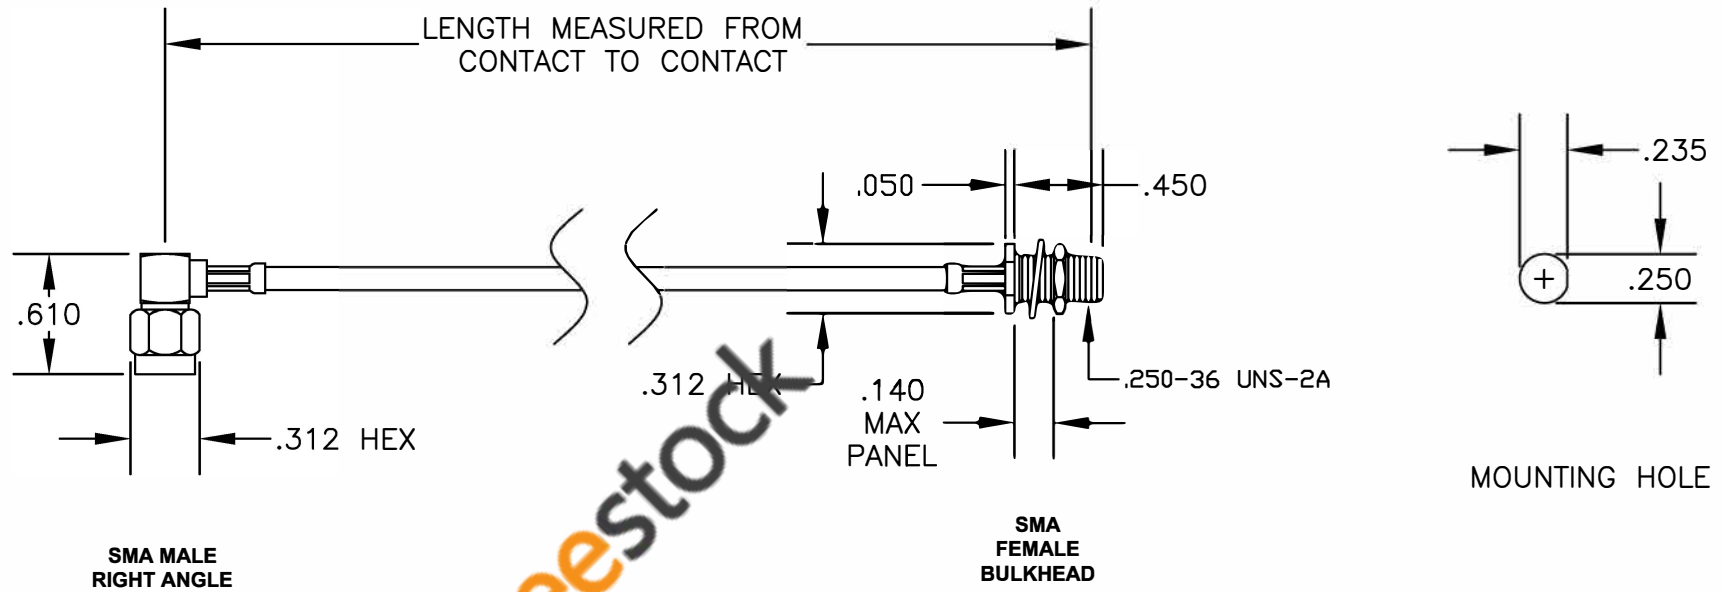

COMPONENTS	IMPEDANCE
SMA MALE RIGHT ANGLE	50 OHM
SMA FEMALE BULKHEAD	50 OHM
RG174A/U	50 OHM

Standard Lengths	
-12	12"
-24	24"
-36	36"
-48	48"
-60	60"
-XXX	Custom Length in inches

8TH FLOOR, BUILDING 1, YONGFU SCIENCE AND TECHNOLOGY  
CENTER INDUSTRIAL PARK, NANZHA DISTRICT 5,  
HUMEN, 523900, DONGGUAN, GUANGDONG, CHINA

WEBSITE: [www.ebeestock.com](http://www.ebeestock.com)  
EMAIL: [sales@ebeestock.com](mailto:sales@ebeestock.com)

ESTABLISHED 2003

**COAXIAL & FIBER OPTICS**

<b>DWG TITLE</b> <b>ET35245</b>	<b>DES.</b> CABLE ASSEMBLY, RG174A/U, SMA MALE RIGHT ANGLE TO SMA FEMALE BULKHEAD			
<b>SIZE A</b>	<b>FSCM NO. 53919</b>	<b>CAD FILE</b> 042109	<b>SCALE</b> N/A	127

**NOTES:**  
1. UNLESS OTHERWISE SPECIFIED ALL DIMENSIONS ARE NOMINAL.  
2. ALL SPECIFICATIONS ARE SUBJECT TO CHANGE WITHOUT NOTICE AT ANY TIME.  
3. DIMENSIONS ARE IN INCHES.  
4. LENGTH TOLERANCE IS ± 1.5% OR ±3/8", WHICHEVER IS GREATER.