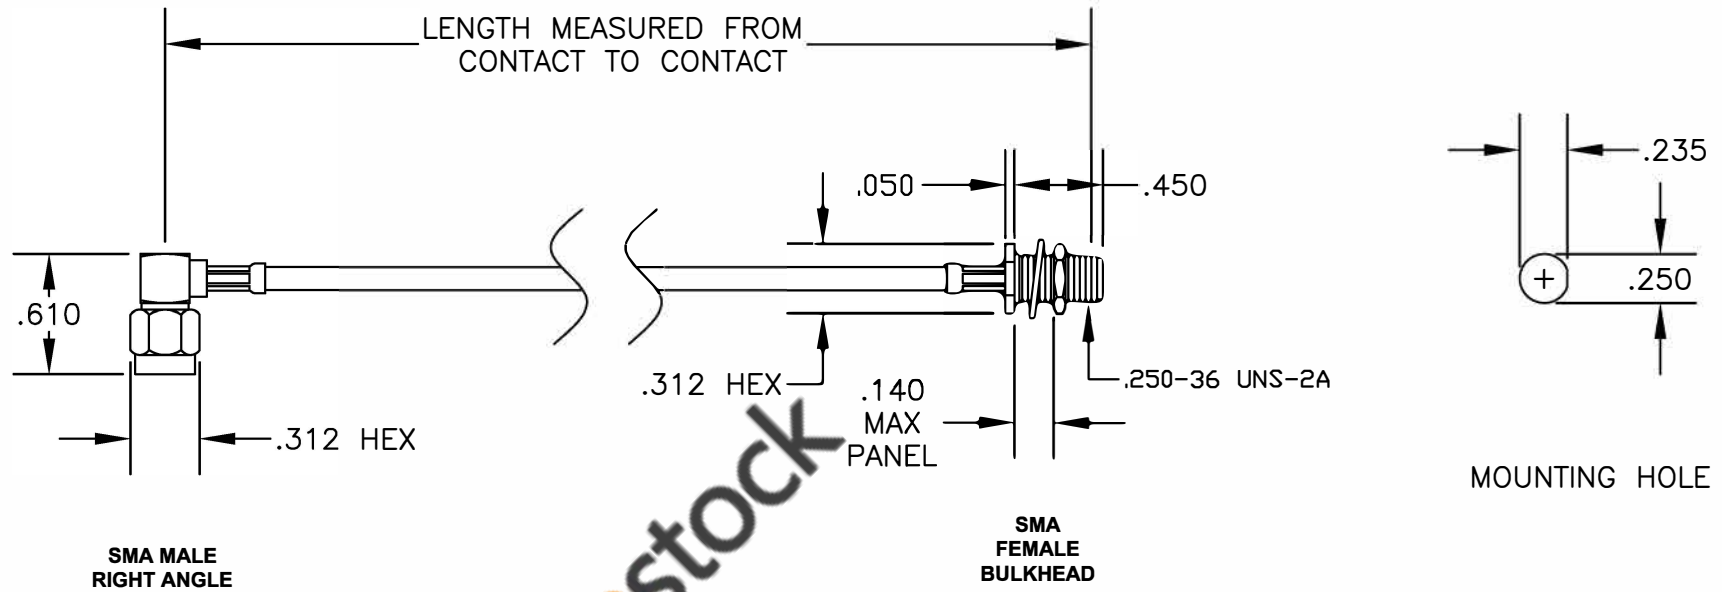

COMPONENTS	IMPEDANCE
SMA MALE RIGHT ANGLE	50 OHM
SMA FEMALE BULKHEAD	50 OHM
RG174A/U	50 OHM

Standard Lengths	
-12	12"
-24	24"
-36	36"
-48	48"
-60	60"
-XXX	Custom Length in inches

8TH FLOOR, BUILDING 1, YONGFU SCIENCE AND TECHNOLOGY CENTER INDUSTRIAL PARK, NANZHA DISTRICT 5, HUMEN, 523900, DONGGUAN, GUANGDONG, CHINA
 WEBSITE: www.ebeestock.com
 EMAIL: sales@ebeestock.com
 COAXIAL & FIBER OPTICS
 ESTABLISHED 2003

DWG TITLE	ET35248		DES.	CABLE ASSEMBLY, RG174A/U, SMA MALE RIGHT ANGLE TO SMA FEMALE BULKHEAD (LEAD FREE)	
SIZE A	FSCM NO. 53919	CAD FILE	022908	SCALE	N/A

- NOTES:
- UNLESS OTHERWISE SPECIFIED ALL DIMENSIONS ARE NOMINAL.
 - ALL SPECIFICATIONS ARE SUBJECT TO CHANGE WITHOUT NOTICE AT ANY TIME.
 - DIMENSIONS ARE IN INCHES.
 - LENGTH TOLERANCE IS $\pm 1.5\%$ OR $\pm 3/8"$, WHICHEVER IS GREATER.