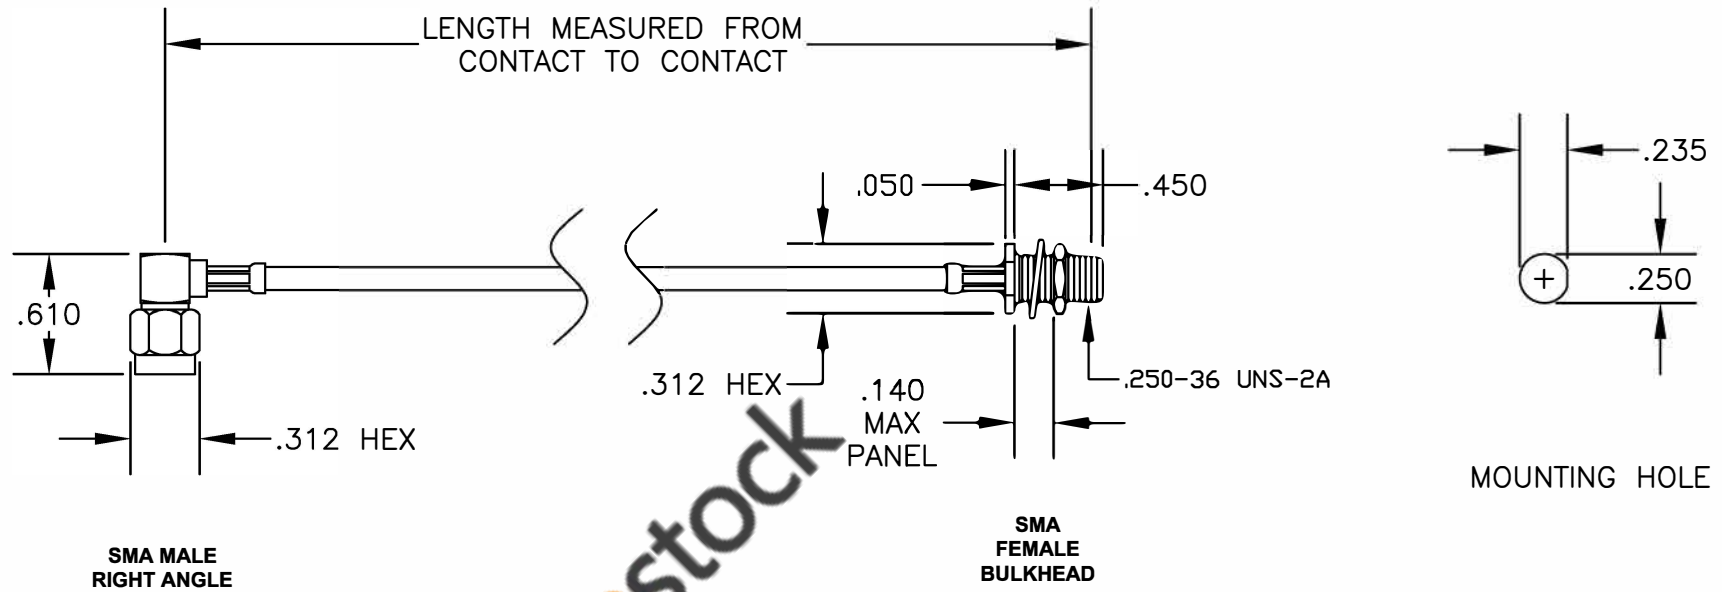

COMPONENTS	IMPEDANCE
SMA MALE RIGHT ANGLE	50 OHM
SMA FEMALE BULKHEAD	50 OHM
RG174A/U	50 OHM

Standard Lengths	
-12	12"
-24	24"
-36	36"
-48	48"
-60	60"
-XXX	Custom Length in inches

8TH FLOOR, BUILDING 1, YONGFU SCIENCE AND TECHNOLOGY CENTER INDUSTRIAL PARK, NANZHA DISTRICT 5, HUMEN, 523900, DONGGUAN, GUANGDONG, CHINA
 WEBSITE: www.ebeestock.com
 EMAIL: sales@ebeestock.com
 COAXIAL & FIBER OPTICS
 ESTABLISHED 2003

DWG TITLE	DES. CABLE ASSEMBLY, RG174A/U, SMA MALE RIGHT ANGLE TO SMA FEMALE BULKHEAD (LEAD FREE)		
ET35249			
SIZE A	FSCM NO. 53919	CAD FILE 022908	SCALE N/A

- NOTES:
- UNLESS OTHERWISE SPECIFIED ALL DIMENSIONS ARE NOMINAL.
 - ALL SPECIFICATIONS ARE SUBJECT TO CHANGE WITHOUT NOTICE AT ANY TIME.
 - DIMENSIONS ARE IN INCHES.
 - LENGTH TOLERANCE IS $\pm 1.5\%$ OR $\pm 3/8"$, WHICHEVER IS GREATER.