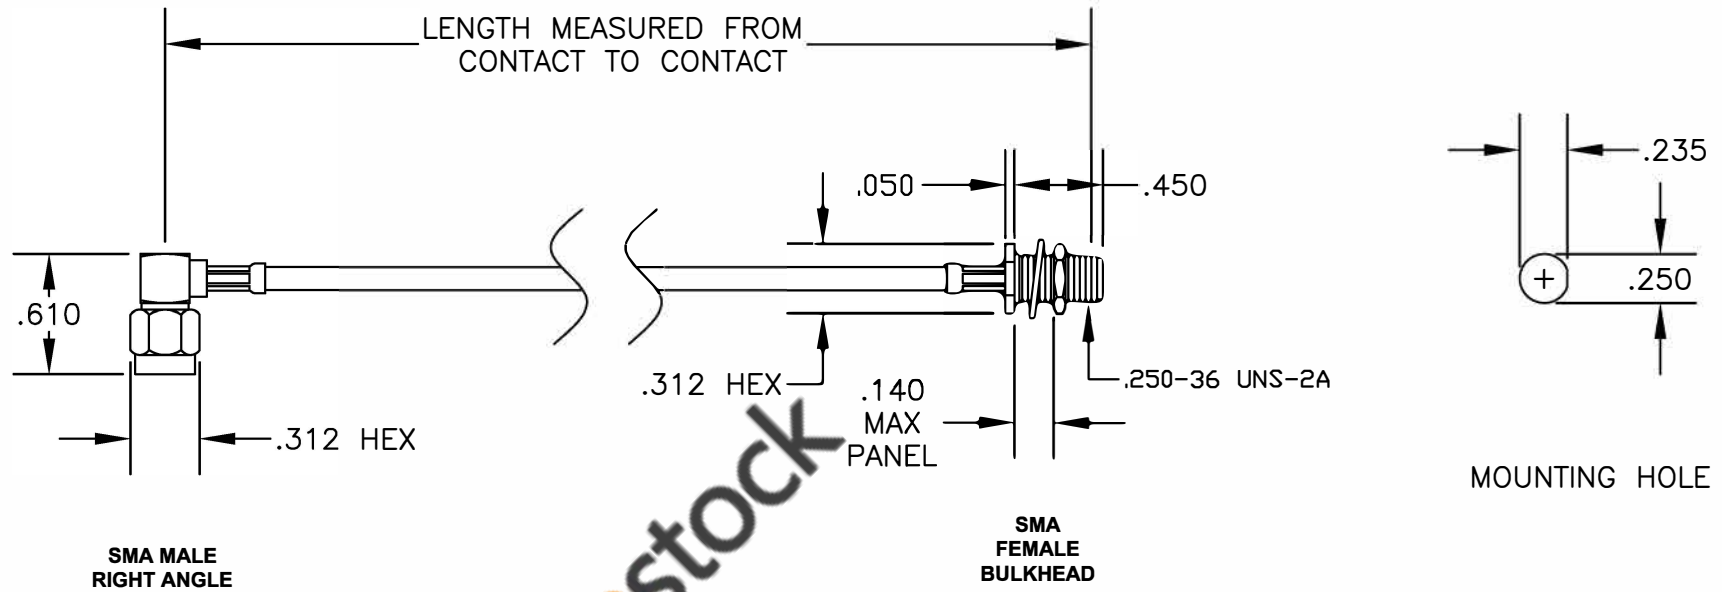

COMPONENTS	IMPEDANCE
SMA MALE RIGHT ANGLE	50 OHM
SMA FEMALE BULKHEAD	50 OHM
RG174A/U	50 OHM

Standard Lengths	
-12	12"
-24	24"
-36	36"
-48	48"
-60	60"
-XXX	Custom Length in inches

8TH FLOOR, BUILDING 1, YONGFU SCIENCE AND TECHNOLOGY CENTER INDUSTRIAL PARK, NANZHA DISTRICT 5, HUMEN, 523900, DONGGUAN, GUANGDONG, CHINA
 WEBSITE: www.ebeestock.com
 EMAIL: sales@ebeestock.com
COAXIAL & FIBER OPTICS
 ESTABLISHED 2003

DWG TITLE	ET35250			DES.	CABLE ASSEMBLY, RG174A/U, SMA MALE RIGHT ANGLE TO SMA FEMALE BULKHEAD (LEAD FREE)
SIZE A	FSCM NO. 53919	CAD FILE	022908	SCALE	N/A

- NOTES:**
- UNLESS OTHERWISE SPECIFIED ALL DIMENSIONS ARE NOMINAL.
 - ALL SPECIFICATIONS ARE SUBJECT TO CHANGE WITHOUT NOTICE AT ANY TIME.
 - DIMENSIONS ARE IN INCHES.
 - LENGTH TOLERANCE IS $\pm 1.5\%$ OR $\pm 3/8"$, WHICHEVER IS GREATER.