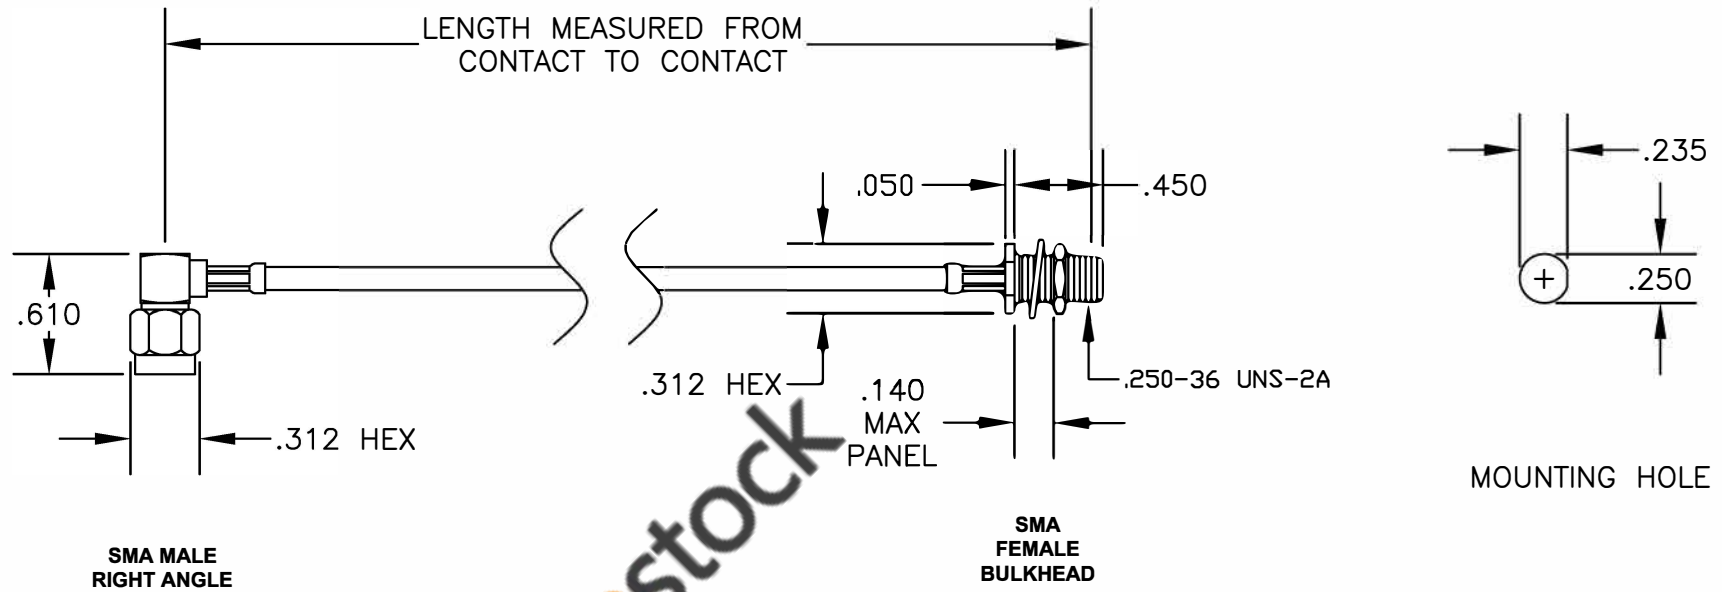

COMPONENTS	IMPEDANCE
SMA MALE RIGHT ANGLE	50 OHM
SMA FEMALE BULKHEAD	50 OHM
RG174A/U	50 OHM

Standard Lengths	
-12	12"
-24	24"
-36	36"
-48	48"
-60	60"
-XXX	Custom Length in inches

8TH FLOOR, BUILDING 1, YONGFU SCIENCE AND TECHNOLOGY CENTER INDUSTRIAL PARK, NANZHA DISTRICT 5, HUMEN, 523900, DONGGUAN, GUANGDONG, CHINA
 WEBSITE: www.ebeestock.com
 EMAIL: sales@ebeestock.com
COAXIAL & FIBER OPTICS
 ESTABLISHED 2003

DWG TITLE	ET35251			DES.	CABLE ASSEMBLY, RG174A/U, SMA MALE RIGHT ANGLE TO SMA FEMALE BULKHEAD (LEAD FREE)
SIZE A	FSCM NO. 53919	CAD FILE	022908	SCALE	N/A

- NOTES:**
- UNLESS OTHERWISE SPECIFIED ALL DIMENSIONS ARE NOMINAL.
 - ALL SPECIFICATIONS ARE SUBJECT TO CHANGE WITHOUT NOTICE AT ANY TIME.
 - DIMENSIONS ARE IN INCHES.
 - LENGTH TOLERANCE IS $\pm 1.5\%$ OR $\pm 3/8"$, WHICHEVER IS GREATER.