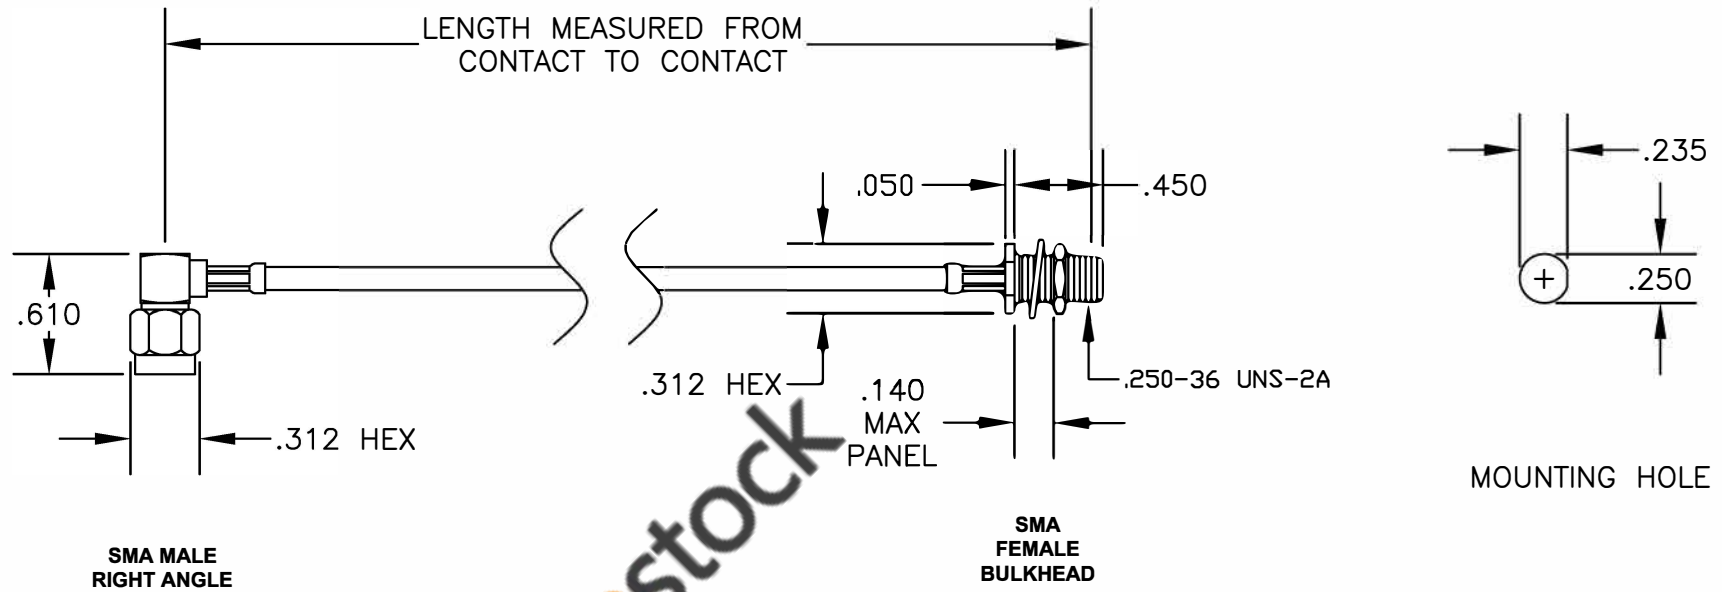

COMPONENTS	IMPEDANCE
SMA MALE RIGHT ANGLE	50 OHM
SMA FEMALE BULKHEAD	50 OHM
RG174A/U	50 OHM

Standard Lengths	
-12	12"
-24	24"
-36	36"
-48	48"
-60	60"
-XXX	Custom Length in inches

8TH FLOOR, BUILDING 1, YONGFU SCIENCE AND TECHNOLOGY CENTER INDUSTRIAL PARK, NANZHA DISTRICT 5, HUMEN, 523900, DONGGUAN, GUANGDONG, CHINA
 WEBSITE: www.ebeestock.com
 EMAIL: sales@ebeestock.com
 COAXIAL & FIBER OPTICS
 ESTABLISHED 2003

DWG TITLE	ET35252			DES.	CABLE ASSEMBLY, RG174A/U, SMA MALE RIGHT ANGLE TO SMA FEMALE BULKHEAD (LEAD FREE)
SIZE A	FSCM NO. 53919	CAD FILE	022908	SCALE	N/A

- NOTES:
- UNLESS OTHERWISE SPECIFIED ALL DIMENSIONS ARE NOMINAL.
 - ALL SPECIFICATIONS ARE SUBJECT TO CHANGE WITHOUT NOTICE AT ANY TIME.
 - DIMENSIONS ARE IN INCHES.
 - LENGTH TOLERANCE IS $\pm 1.5\%$ OR $\pm 3/8"$, WHICHEVER IS GREATER.