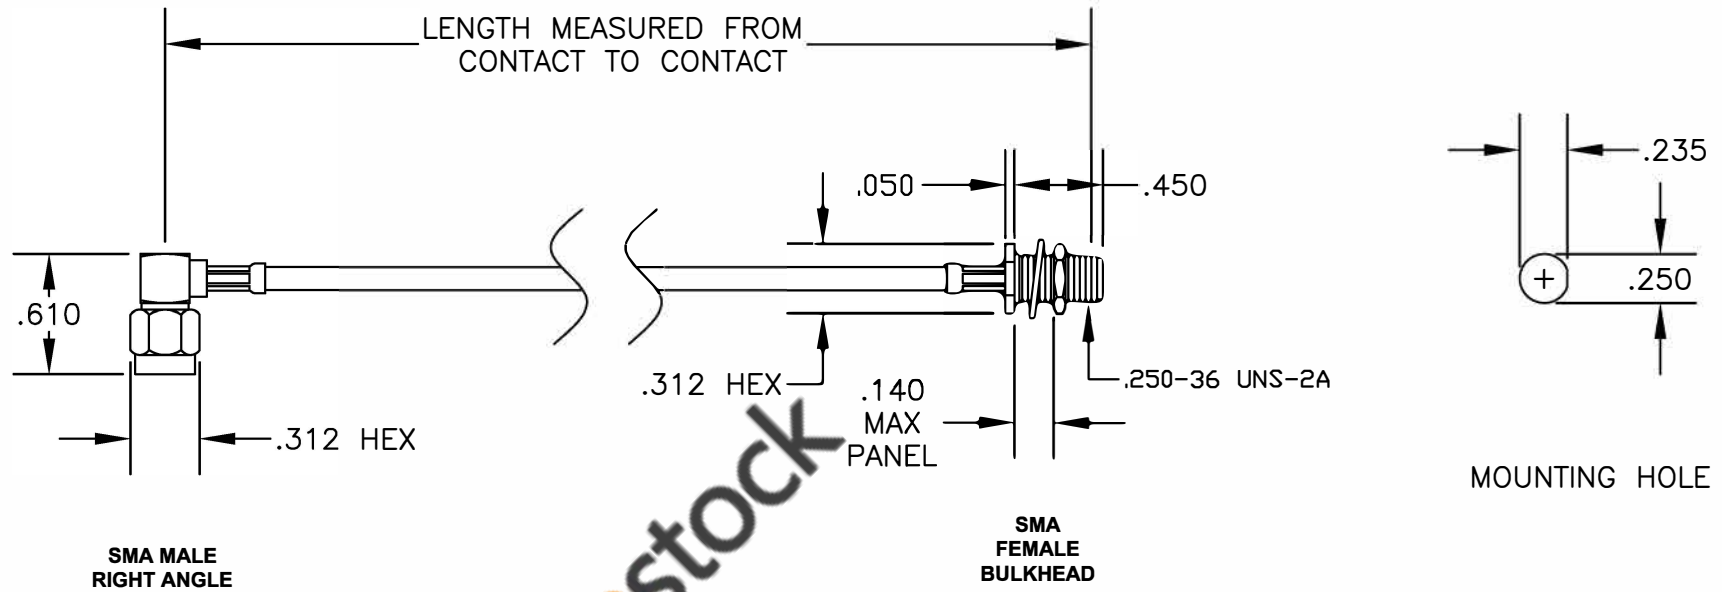

COMPONENTS	IMPEDANCE
SMA MALE RIGHT ANGLE	50 OHM
SMA FEMALE BULKHEAD	50 OHM
RG174A/U	50 OHM

Standard Lengths	
-12	12"
-24	24"
-36	36"
-48	48"
-60	60"
-XXX	Custom Length in inches

8TH FLOOR, BUILDING 1, YONGFU SCIENCE AND TECHNOLOGY CENTER INDUSTRIAL PARK, NANZHA DISTRICT 5, HUMEN, 523900, DONGGUAN, GUANGDONG, CHINA
 WEBSITE: www.ebeestock.com
 EMAIL: sales@ebeestock.com
 COAXIAL & FIBER OPTICS
 ESTABLISHED 2003

DWG TITLE	DES. CABLE ASSEMBLY, RG174A/U, SMA MALE RIGHT ANGLE TO SMA FEMALE BULKHEAD (LEAD FREE)		
ET35255			
SIZE A	FSCM NO. 53919	CAD FILE 022908	SCALE N/A

- NOTES:
- UNLESS OTHERWISE SPECIFIED ALL DIMENSIONS ARE NOMINAL.
 - ALL SPECIFICATIONS ARE SUBJECT TO CHANGE WITHOUT NOTICE AT ANY TIME.
 - DIMENSIONS ARE IN INCHES.
 - LENGTH TOLERANCE IS $\pm 1.5\%$ OR $\pm 3/8"$, WHICHEVER IS GREATER.