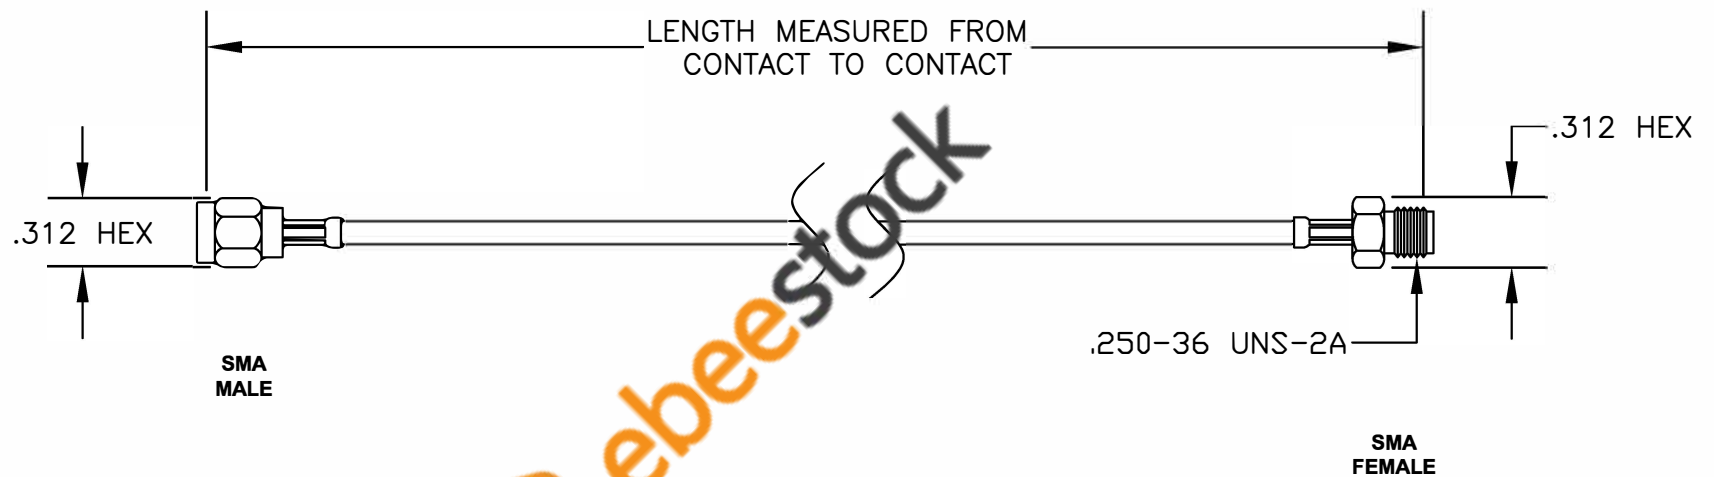

COMPONENTS	IMPEDANCE
SMA MALE	50 OHM
SMA FEMALE	50 OHM
RG316-DS	50 OHM

Standard Lengths	
-12	12"
-24	24"
-36	36"
-48	48"
-60	60"
-XXX	Custom Length in inches

 <p>8TH FLOOR, BUILDING 1, YONGFU SCIENCE AND TECHNOLOGY CENTER INDUSTRIAL PARK, NANZHA DISTRICT 5, HUMEN, 523900, DONGGUAN, GUANGDONG, CHINA</p> <p><b>ebeestock</b> ESTABLISHED 2003</p>		<p>WEBSITE: <a href="http://www.ebeestock.com">www.ebeestock.com</a> EMAIL: <a href="mailto:sales@ebeestock.com">sales@ebeestock.com</a> COAXIAL &amp; FIBER OPTICS</p>	
DWG TITLE		DES.	
<b>ET35297</b>		CABLE ASSEMBLY, RG316-DS, SMA MALE TO SMA FEMALE (LEAD FREE)	
SIZE A	FSCM NO. 53919	CAD FILE	042309
	SCALE N/A		127
<p><b>NOTES:</b></p> <ol style="list-style-type: none"> <li>UNLESS OTHERWISE SPECIFIED ALL DIMENSIONS ARE NOMINAL.</li> <li>ALL SPECIFICATIONS ARE SUBJECT TO CHANGE WITHOUT NOTICE AT ANY TIME.</li> <li>DIMENSIONS ARE IN INCHES.</li> <li>LENGTH TOLERANCE IS <math>\pm 1.5\%</math> OR <math>\pm 3/8"</math>, WHICHEVER IS GREATER.</li> </ol>			