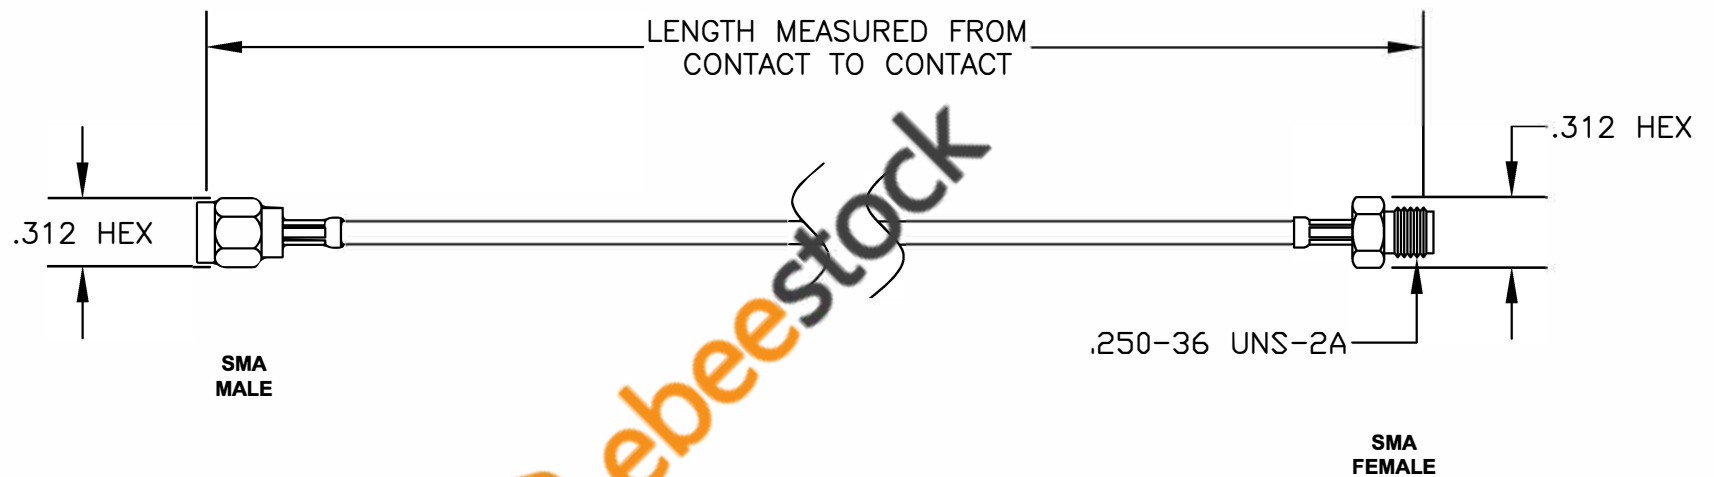

COMPONENTS	IMPEDANCE
SMA MALE	50 OHM
SMA FEMALE	50 OHM
RG316-DS	50 OHM

Standard Lengths	
-12	12"
-24	24"
-36	36"
-48	48"
-60	60"
-XXX	Custom Length in inches

 <p>8TH FLOOR, BUILDING 1, YONGFU SCIENCE AND TECHNOLOGY CENTER INDUSTRIAL PARK, NANZHA DISTRICT 5, HUMEN, 523900, DONGGUAN, GUANGDONG, CHINA</p> <p>ebeestock ESTABLISHED 2003</p>		<p>WEBSITE: www.ebeestock.com EMAIL: sales@ebeestock.com COAXIAL & FIBER OPTICS</p>	
DWG TITLE		DES.	
ET35300		CABLE ASSEMBLY, RG316-DS, SMA MALE TO SMA FEMALE (LEAD FREE)	
SIZE A	FSCM NO. 53919	CAD FILE	042309
		SCALE	N/A
			127

- NOTES:**
- UNLESS OTHERWISE SPECIFIED ALL DIMENSIONS ARE NOMINAL.
 - ALL SPECIFICATIONS ARE SUBJECT TO CHANGE WITHOUT NOTICE AT ANY TIME.
 - DIMENSIONS ARE IN INCHES.
 - LENGTH TOLERANCE IS $\pm 1.5\%$ OR $\pm 3/8"$, WHICHEVER IS GREATER.