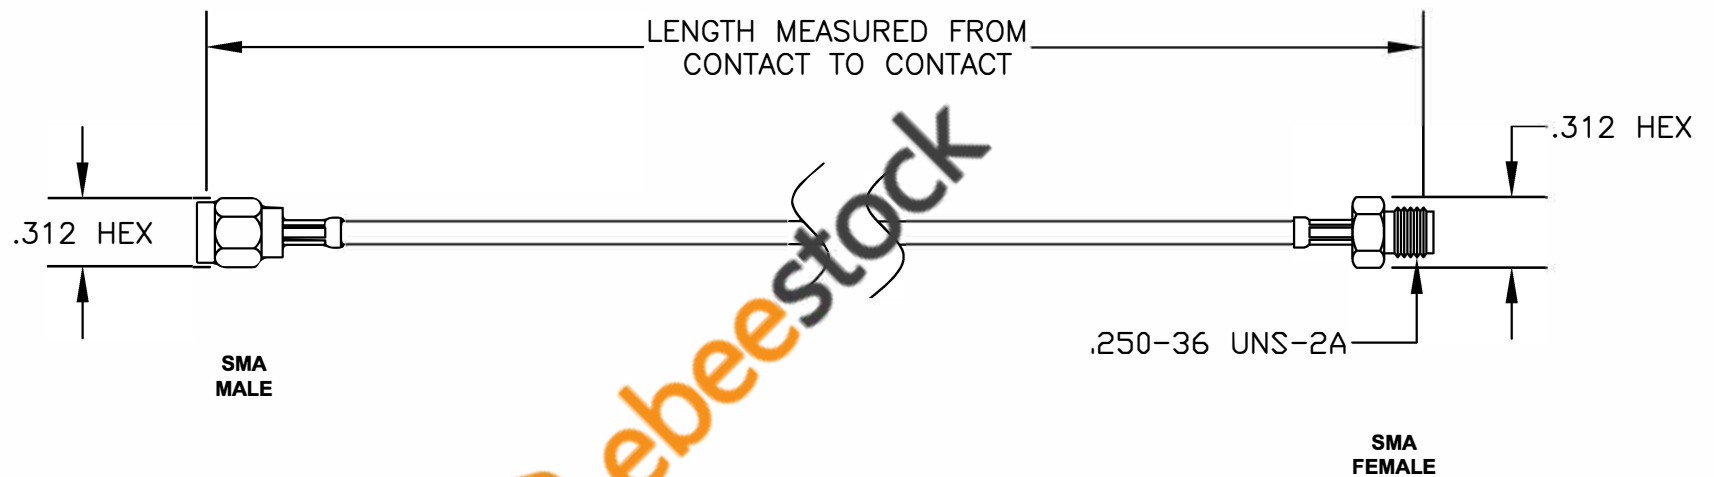

COMPONENTS	IMPEDANCE
SMA MALE	50 OHM
SMA FEMALE	50 OHM
RG316-DS	50 OHM

Standard Lengths	
-12	12"
-24	24"
-36	36"
-48	48"
-60	60"
-XXX	Custom Length in inches

 <p>8TH FLOOR, BUILDING 1, YONGFU SCIENCE AND TECHNOLOGY CENTER INDUSTRIAL PARK, NANZHA DISTRICT 5, HUMEN, 523900, DONGGUAN, GUANGDONG, CHINA</p> <p><b>ebeestock</b> ESTABLISHED 2003</p>		<p>WEBSITE: <a href="http://www.ebeestock.com">www.ebeestock.com</a> EMAIL: <a href="mailto:sales@ebeestock.com">sales@ebeestock.com</a> COAXIAL &amp; FIBER OPTICS</p>	
DWG TITLE		DES.	
<b>ET35302</b>		CABLE ASSEMBLY, RG316-DS, SMA MALE TO SMA FEMALE (LEAD FREE)	
SIZE A	FSCM NO. 53919	CAD FILE	042309
		SCALE	N/A
			127
<p><b>NOTES:</b></p> <ol style="list-style-type: none"> <li>UNLESS OTHERWISE SPECIFIED ALL DIMENSIONS ARE NOMINAL.</li> <li>ALL SPECIFICATIONS ARE SUBJECT TO CHANGE WITHOUT NOTICE AT ANY TIME.</li> <li>DIMENSIONS ARE IN INCHES.</li> <li>LENGTH TOLERANCE IS <math>\pm 1.5\%</math> OR <math>\pm 3/8"</math>, WHICHEVER IS GREATER.</li> </ol>			