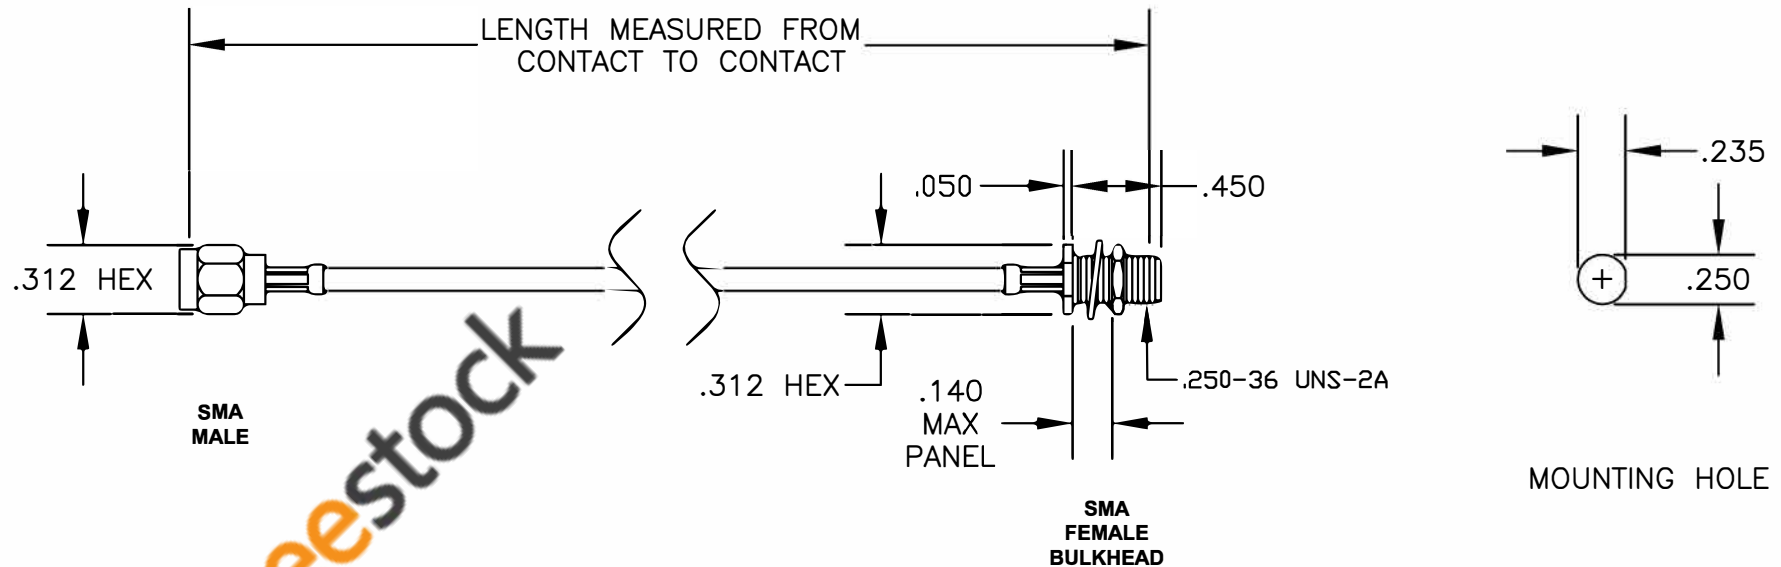

COMPONENTS	IMPEDANCE
SMA MALE	50 OHM
SMA FEMALE BULKHEAD	50 OHM
RG174A/U	50 OHM

Standard Lengths	
-12	12"
-24	24"
-36	36"
-48	48"
-60	60"
-XXX	Custom Length in inches

8TH FLOOR, BUILDING 1, YONGFU SCIENCE AND TECHNOLOGY
CENTER INDUSTRIAL PARK, NANZHA DISTRICT 5,
HUMEN, 523900, DONGGUAN, GUANGDONG, CHINA

ebeeStock
ESTABLISHED 2003

WEBSITE: www.ebeeStock.com
EMAIL: sales@ebeeStock.com

COAXIAL & FIBER OPTICS

DWG TITLE ET35324	DES. CABLE ASSEMBLY, RG174A/U, SMA MALE TO SMA FEMALE BULKHEAD
SIZE A FSCM NO. 53919	CAD FILE 042309 SCALE N/A 127
NOTES: 1. UNLESS OTHERWISE SPECIFIED ALL DIMENSIONS ARE NOMINAL. 2. ALL SPECIFICATIONS ARE SUBJECT TO CHANGE WITHOUT NOTICE AT ANY TIME. 3. DIMENSIONS ARE IN INCHES. 4. LENGTH TOLERANCE IS ± 1.5% OR ±3/8", WHICHEVER IS GREATER.	