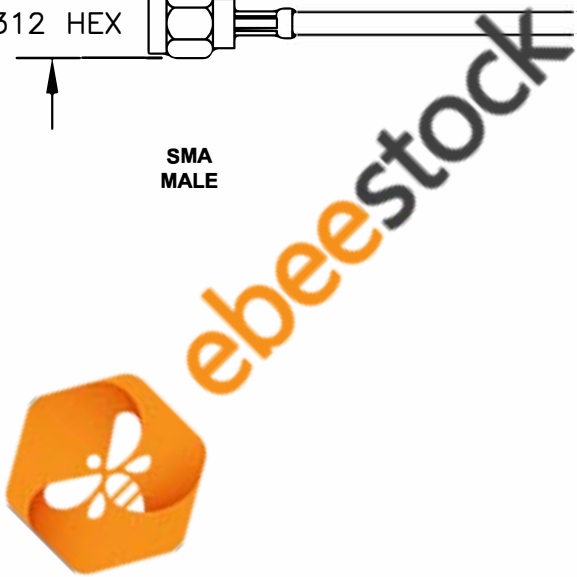

COMPONENTS	IMPEDANCE
SMA MALE	50 OHM
SMA FEMALE BULKHEAD	50 OHM
RG174A/U	50 OHM

Standard Lengths	
-12	12"
-24	24"
-36	36"
-48	48"
-60	60"
-XXX	Custom Length in inches

8TH FLOOR, BUILDING 1, YONGFU SCIENCE AND TECHNOLOGY CENTER INDUSTRIAL PARK, NANZHA DISTRICT 5, HUMEN, 523900, DONGGUAN, GUANGDONG, CHINA
 WEBSITE: www.ebeestock.com
 EMAIL: sales@ebeestock.com
 ESTABLISHED 2003
COAXIAL & FIBER OPTICS

DWG TITLE	DES.
ET35325	CABLE ASSEMBLY, RG174A/U, SMA MALE TO SMA FEMALE BULKHEAD

SIZE A	FSCM NO. 53919	CAD FILE 042309	SCALE N/A	127
--------	----------------	-----------------	-----------	-----

NOTES:
 1. UNLESS OTHERWISE SPECIFIED ALL DIMENSIONS ARE NOMINAL.
 2. ALL SPECIFICATIONS ARE SUBJECT TO CHANGE WITHOUT NOTICE AT ANY TIME.
 3. DIMENSIONS ARE IN INCHES.
 4. LENGTH TOLERANCE IS $\pm 1.5\%$ OR $\pm 3/8"$, WHICHEVER IS GREATER.