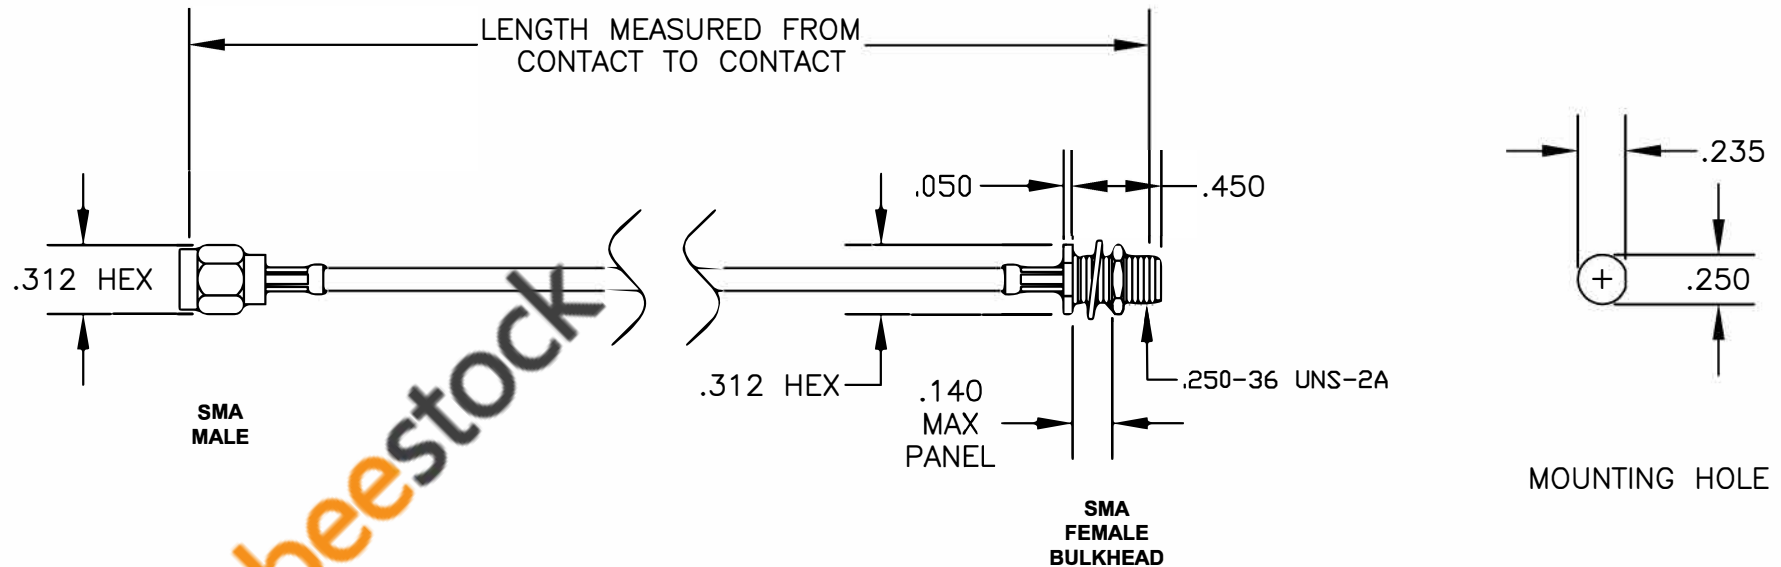

COMPONENTS	IMPEDANCE
SMA MALE	50 OHM
SMA FEMALE BULKHEAD	50 OHM
RG174A/U	50 OHM

Standard Lengths	
-12	12"
-24	24"
-36	36"
-48	48"
-60	60"
-XXX	Custom Length in inches

8TH FLOOR, BUILDING 1, YONGFU SCIENCE AND TECHNOLOGY CENTER INDUSTRIAL PARK, NANZHA DISTRICT 5, HUMEN, 523900, DONGGUAN, GUANGDONG, CHINA
 WEBSITE: www.ebeestock.com
 EMAIL: sales@ebeestock.com
 ESTABLISHED 2003
COAXIAL & FIBER OPTICS

DWG TITLE	DES.
ET35325	CABLE ASSEMBLY, RG174A/U, SMA MALE TO SMA FEMALE BULKHEAD

SIZE A	FSCM NO. 53919	CAD FILE 042309	SCALE N/A	127
--------	----------------	-----------------	-----------	-----

NOTES:
 1. UNLESS OTHERWISE SPECIFIED ALL DIMENSIONS ARE NOMINAL.
 2. ALL SPECIFICATIONS ARE SUBJECT TO CHANGE WITHOUT NOTICE AT ANY TIME.
 3. DIMENSIONS ARE IN INCHES.
 4. LENGTH TOLERANCE IS $\pm 1.5\%$ OR $\pm 3/8"$, WHICHEVER IS GREATER.