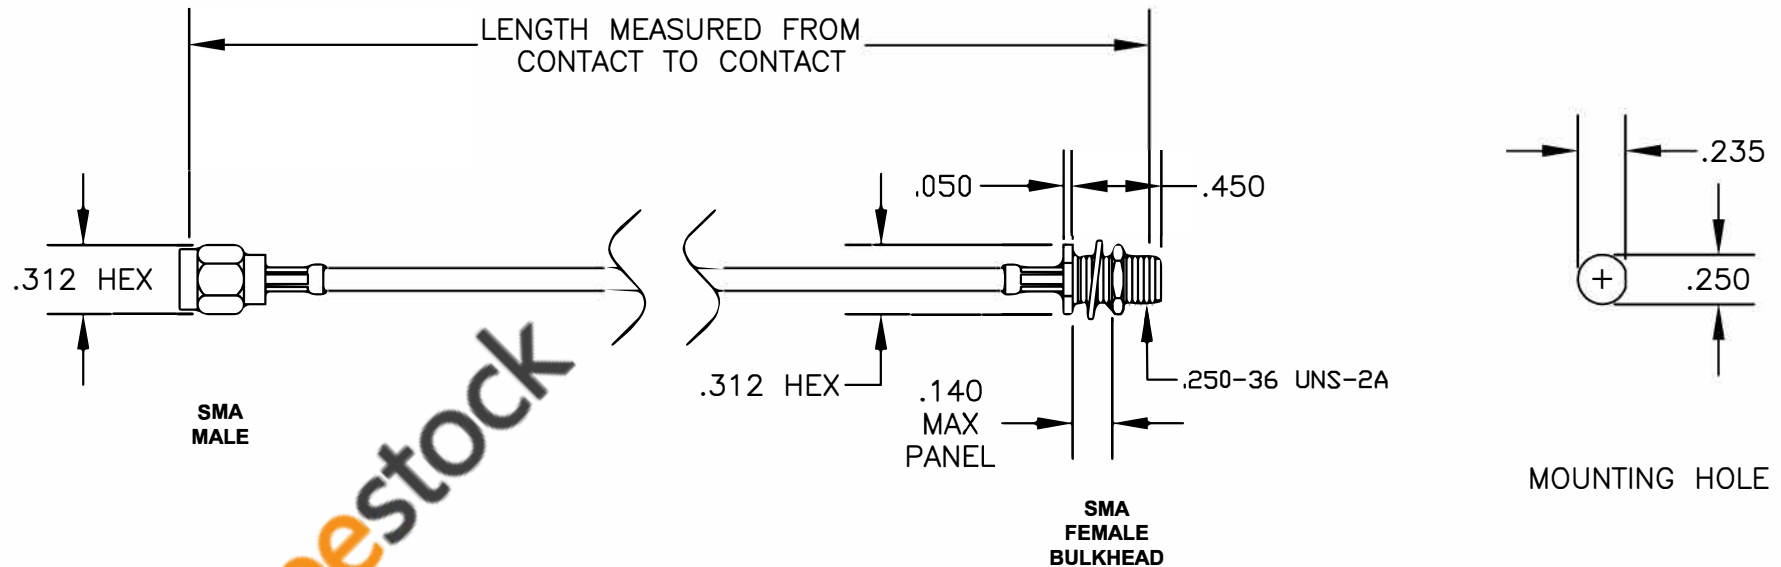

COMPONENTS	IMPEDANCE
SMA MALE	50 OHM
SMA FEMALE BULKHEAD	50 OHM
RG174A/U	50 OHM

Standard Lengths	
-12	12"
-24	24"
-36	36"
-48	48"
-60	60"
-XXX	Custom Length in inches

8TH FLOOR, BUILDING 1, YONGFU SCIENCE AND TECHNOLOGY CENTER INDUSTRIAL PARK, NANZHA DISTRICT 5, HUMEN, 523900, DONGGUAN, GUANGDONG, CHINA

ebeeStock
ESTABLISHED 2003

WEBSITE: www.ebeestock.com
EMAIL: sales@ebeestock.com

COAXIAL & FIBER OPTICS

DWG TITLE ET35326		DES. CABLE ASSEMBLY, RG174A/U, SMA MALE TO SMA FEMALE BULKHEAD			
SIZE A	FSCM NO. 53919	CAD FILE	042309	SCALE	N/A
NOTES: 1. UNLESS OTHERWISE SPECIFIED ALL DIMENSIONS ARE NOMINAL. 2. ALL SPECIFICATIONS ARE SUBJECT TO CHANGE WITHOUT NOTICE AT ANY TIME. 3. DIMENSIONS ARE IN INCHES. 4. LENGTH TOLERANCE IS ± 1.5% OR ±3/8", WHICHEVER IS GREATER.					