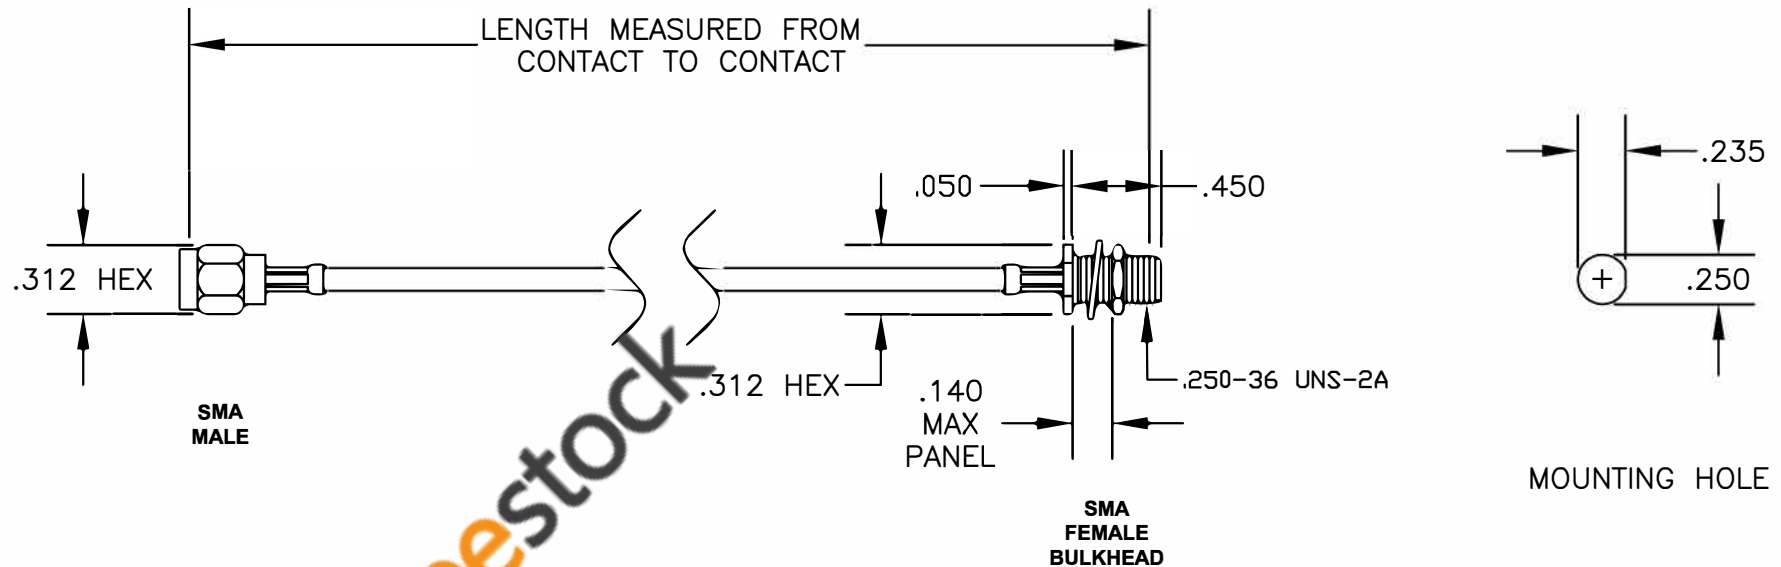

COMPONENTS	IMPEDANCE
SMA MALE	50 OHM
SMA FEMALE BULKHEAD	50 OHM
RG174A/U	50 OHM

Standard Lengths	
-12	12"
-24	24"
-36	36"
-48	48"
-60	60"
-XXX	Custom Length in inches

ebeestock

8TH FLOOR, BUILDING 1, YONGFU SCIENCE AND TECHNOLOGY CENTER INDUSTRIAL PARK, NANZHA DISTRICT 5, HUMEN, 523900, DONGGUAN, GUANGDONG, CHINA
ebeestock
 ESTABLISHED 2003

WEBSITE: www.ebeestock.com
 EMAIL: sales@ebeestock.com
COAXIAL & FIBER OPTICS

DWG TITLE ET35327	DES. CABLE ASSEMBLY, RG174A/U, SMA MALE TO SMA FEMALE BULKHEAD			
SIZE A	FSCM NO. 53919	CAD FILE 042309	SCALE N/A	127

- NOTES:**
1. UNLESS OTHERWISE SPECIFIED ALL DIMENSIONS ARE NOMINAL.
 2. ALL SPECIFICATIONS ARE SUBJECT TO CHANGE WITHOUT NOTICE AT ANY TIME.
 3. DIMENSIONS ARE IN INCHES.
 4. LENGTH TOLERANCE IS $\pm 1.5\%$ OR $\pm 3/8"$, WHICHEVER IS GREATER.