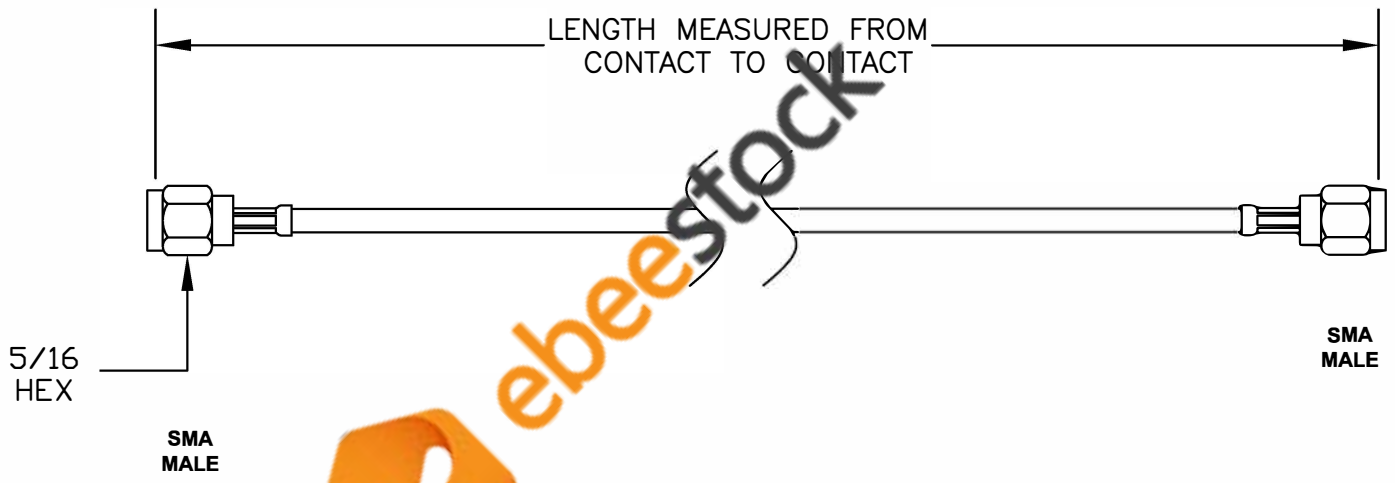

COMPONENTS	IMPEDANCE
SMA MALE	50 OHM
SMA MALE	50 OHM
RG180B/U	95 OHM

Standard Lengths	
-12	12"
-24	24"
-36	36"
-48	48"
-60	60"
-XXX	Custom Length in inches

 <p>8TH FLOOR, BUILDING 1, YONGFU SCIENCE AND TECHNOLOGY CENTER INDUSTRIAL PARK, NANZHA DISTRICT 5, HUMEN, 523900, DONGGUAN, GUANGDONG, CHINA</p> <p>ebeestock ESTABLISHED 2003</p>		<p>WEBSITE: www.ebeestock.com EMAIL: sales@ebeestock.com COAXIAL & FIBER OPTICS</p>						
<p>DWG TITLE ET35367</p>		<p>DES. CABLE ASSEMBLY, RG180B/U, SMA MALE TO SMA MALE</p>						
REV. -	FSCM NO. 53919	CAD FILE	071211	SCALE	N/A	SIZE	A	2231
<p>NOTES:</p> <ol style="list-style-type: none"> UNLESS OTHERWISE SPECIFIED ALL DIMENSIONS ARE NOMINAL. ALL SPECIFICATIONS ARE SUBJECT TO CHANGE WITHOUT NOTICE AT ANY TIME. DIMENSIONS ARE IN INCHES [mm]. LENGTH TOLERANCE IS $\pm 1.5\%$ OR 10mm, WHICHEVER IS GREATER. 								