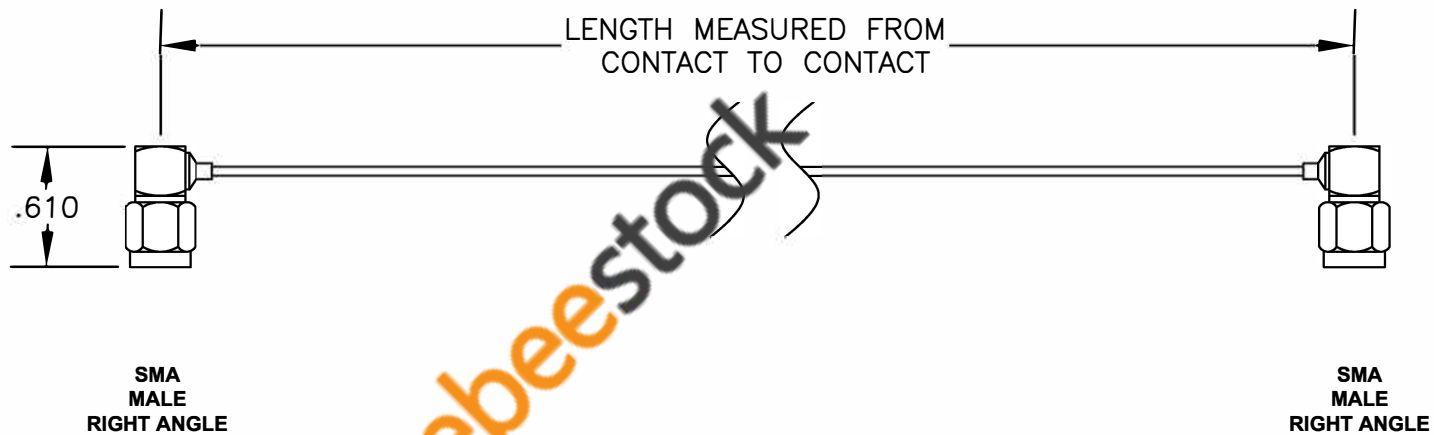

COMPONENTS	IMPEDANCE
SMA MALE RIGHT ANGLE	50 OHM
SMA MALE RIGHT ANGLE	50 OHM

Standard Lengths	
-12	12"
-24	24"
-36	36"
-48	48"
-60	60"
-xx	Custom Length in inches

8TH FLOOR, BUILDING 1, YONGFU SCIENCE AND TECHNOLOGY  
CENTER INDUSTRIAL PARK, NANZHA DISTRICT 5,  
HUMEN, 523900, DONGGUAN, GUANGDONG, CHINA

WEBSITE: [www.ebeestock.com](http://www.ebeestock.com)  
EMAIL: [sales@ebeestock.com](mailto:sales@ebeestock.com)  
COAXIAL & FIBER OPTICS

DWG TITLE  
**ET35385**

DES. CABLE ASSEMBLY, SMA MALE ,  
RIGHT ANGLE TO SMA MALE RIGHT ANGLE

SIZE A	FSCM NO. 53919	CAD FILE 021307	SCALE N/A	127
--------	----------------	-----------------	-----------	-----

**NOTES:**  
1. UNLESS OTHERWISE SPECIFIED ALL DIMENSIONS ARE NOMINAL.  
2. ALL SPECIFICATIONS ARE SUBJECT TO CHANGE WITHOUT NOTICE AT ANY TIME.  
3. DIMENSIONS ARE IN INCHES.  
4. LENGTH TOLERANCE IS ± 1.5% OR ±3/8", WHICHEVER IS GREATER.