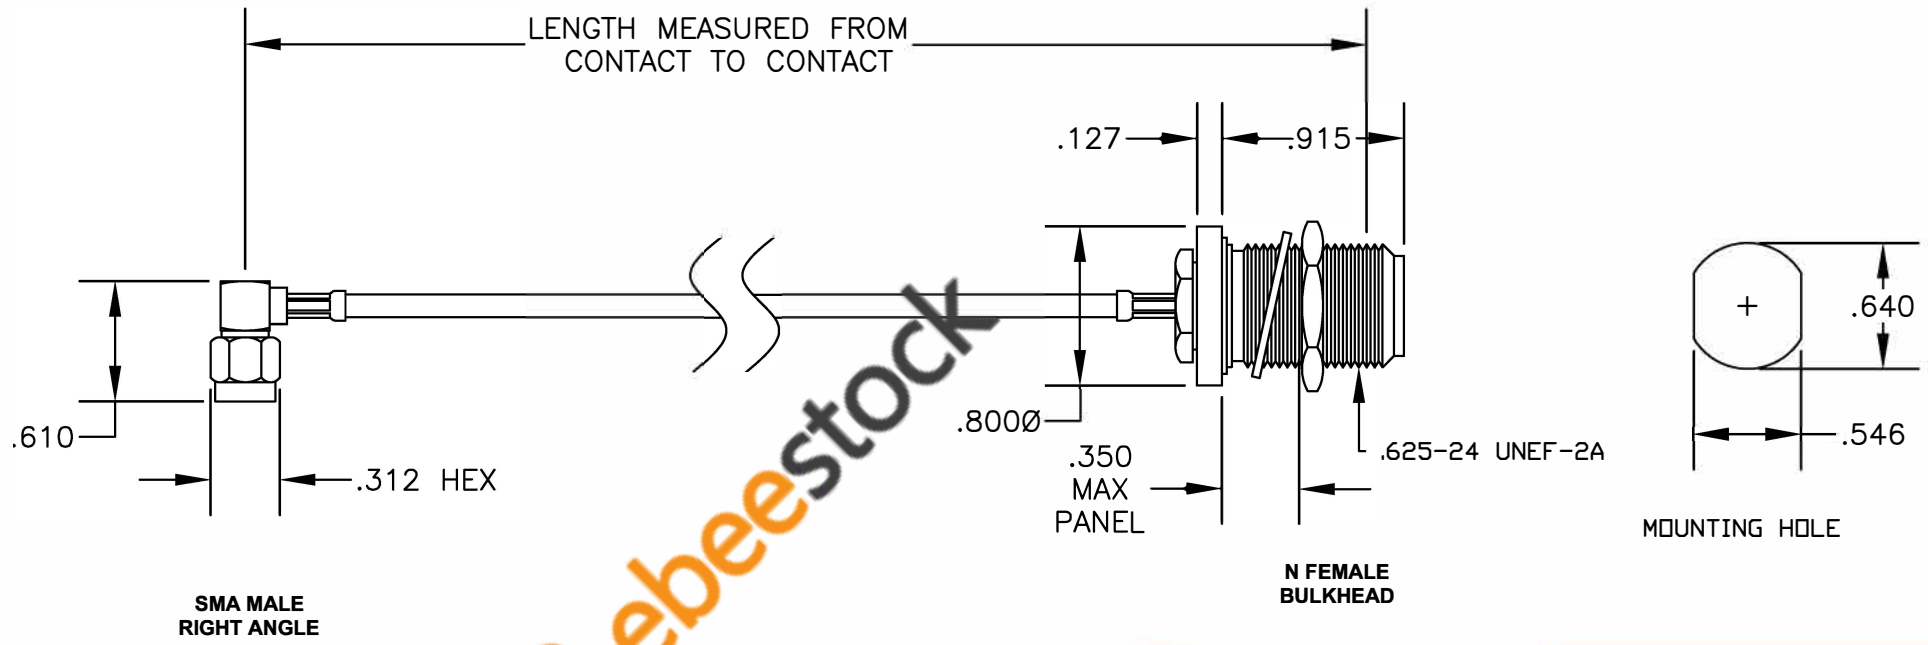

COMPONENTS	IMPEDANCE
SMA MALE RIGHT ANGLE	50 OHM
N FEMALE BULKHEAD	50 OHM
RG316/U	50 OHM

Standard Lengths	
-12	12"
-24	24"
-36	36"
-48	48"
-60	60"
-XXX	Custom Length in inches

ebeestock

8TH FLOOR, BUILDING 1, YONGFU SCIENCE AND TECHNOLOGY CENTER INDUSTRIAL PARK, NANZHA DISTRICT 5, HUMEN, 523900, DONGGUAN, GUANGDONG, CHINA

WEBSITE: [www.ebeestock.com](http://www.ebeestock.com)

EMAIL: [sales@ebeestock.com](mailto:sales@ebeestock.com)

COAXIAL & FIBER OPTICS

---

DWG TITLE

ET35433

DES. CABLE ASSEMBLY, RG316/U, SMA MALE RIGHT ANGLE TO N FEMALE BULKHEAD

---

REV. -	FSCM NO. 53919	CAD FILE 032709	SCALE N/A	SIZE A	127
--------	----------------	-----------------	-----------	--------	-----

---

**NOTES:**

1. UNLESS OTHERWISE SPECIFIED ALL DIMENSIONS ARE NOMINAL.
2. ALL SPECIFICATIONS ARE SUBJECT TO CHANGE WITHOUT NOTICE AT ANY TIME.
3. DIMENSIONS ARE IN INCHES.
4. LENGTH TOLERANCE IS ± 1.5% OR 3/8", WHICHEVER IS GREATER.