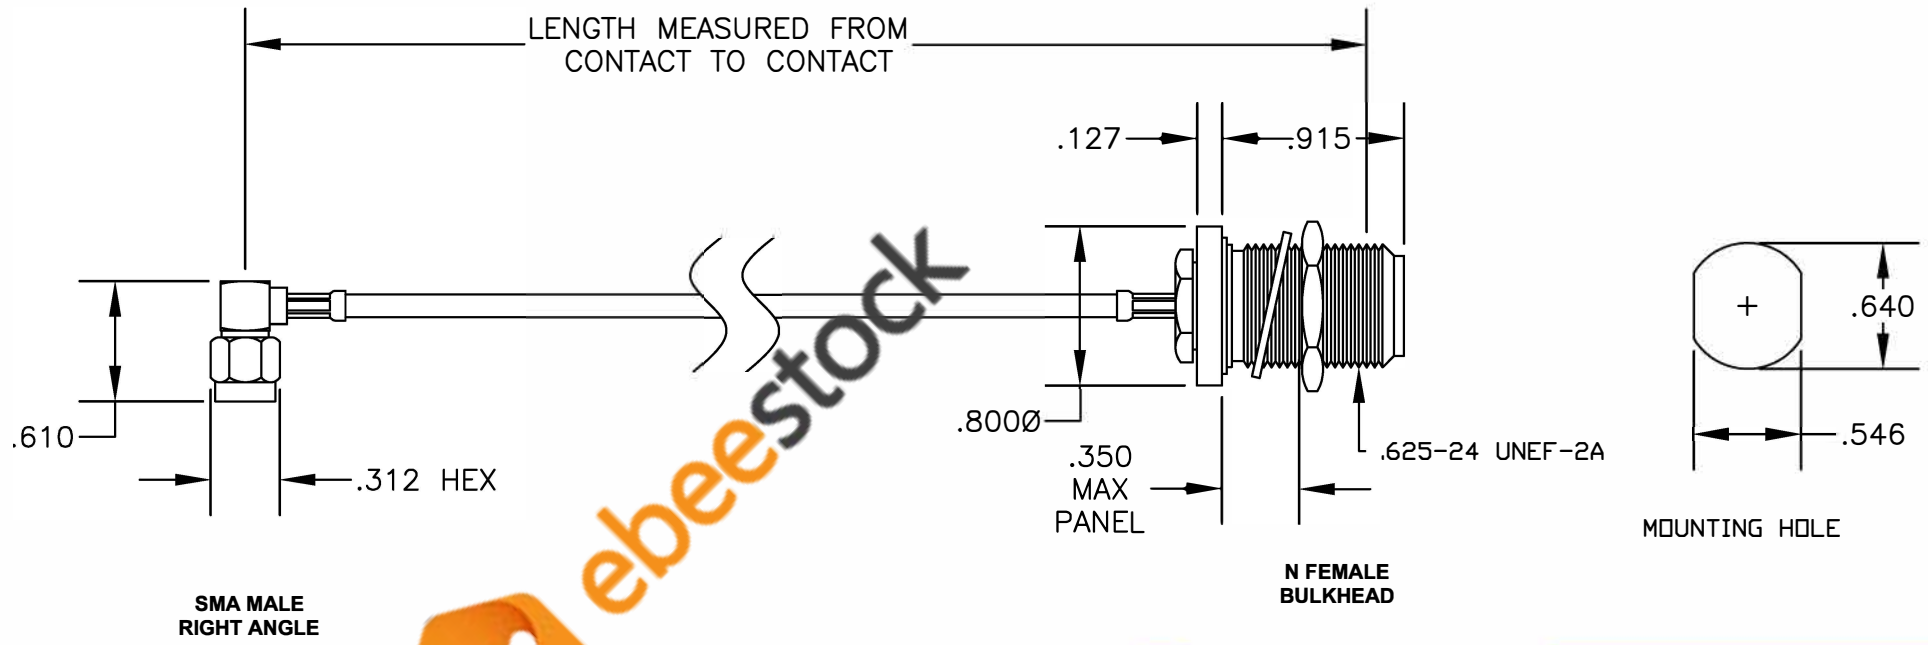

COMPONENTS	IMPEDANCE
SMA MALE RIGHT ANGLE	50 OHM
N FEMALE BULKHEAD	50 OHM
RG316/U	50 OHM

Standard Lengths	
-12	12"
-24	24"
-36	36"
-48	48"
-60	60"
-XXX	Custom Length in inches

8TH FLOOR, BUILDING 1, YONGFU SCIENCE AND TECHNOLOGY CENTER INDUSTRIAL PARK, NANZHA DISTRICT 5, HUMEN, 523900, DONGGUAN, GUANGDONG, CHINA

WEBSITE: www.ebeestock.com

EMAIL: sales@ebeestock.com

COAXIAL & FIBER OPTICS

DWG TITLE

ET35436

DES. CABLE ASSEMBLY, RG316/U, SMA MALE RIGHT ANGLE TO N FEMALE BULKHEAD

REV. -	FSCM NO. 53919	CAD FILE 032709	SCALE N/A	SIZE A	127
--------	----------------	-----------------	-----------	--------	-----

NOTES:

1. UNLESS OTHERWISE SPECIFIED ALL DIMENSIONS ARE NOMINAL.
2. ALL SPECIFICATIONS ARE SUBJECT TO CHANGE WITHOUT NOTICE AT ANY TIME.
3. DIMENSIONS ARE IN INCHES.
4. LENGTH TOLERANCE IS ± 1.5% OR 3/8", WHICHEVER IS GREATER.