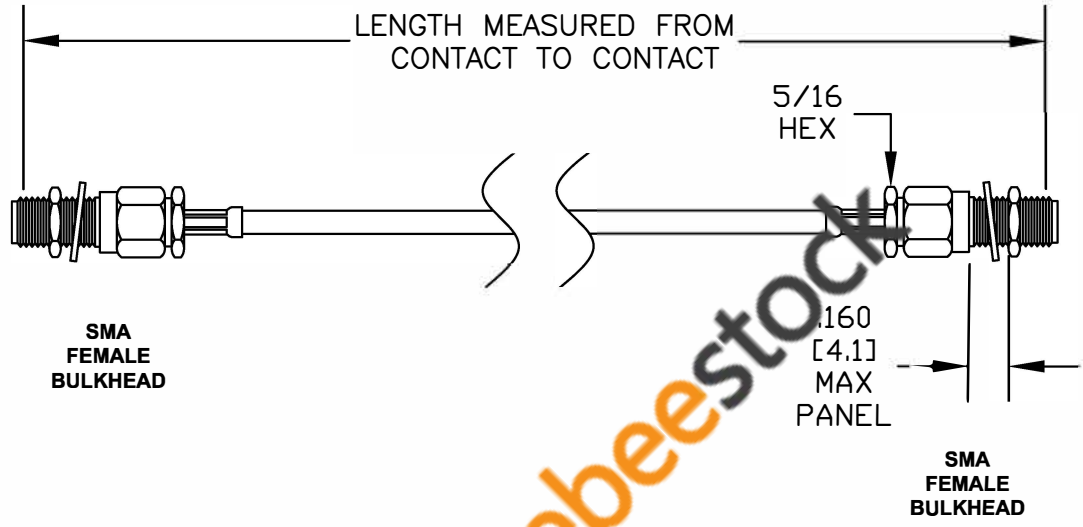

COMPONENTS	IMPEDANCE
SMA FEMALE BULKHEAD	50 OHM
SMA FEMALE BULKHEAD	50 OHM
RG178B/U	50 OHM

Standard Lengths	
-12	12"
-24	24"
-36	36"
-48	48"
-60	60"
-XXX	Custom Length in inches

MOUNTING HOLE

ebeestock

 <p>8TH FLOOR, BUILDING 1, YONGFU SCIENCE AND TECHNOLOGY CENTER INDUSTRIAL PARK, NANZHA DISTRICT 5, HUMEN, 523900, DONGGUAN, GUANGDONG, CHINA</p> <p>WEBSITE: www.ebeestock.com EMAIL: sales@ebeestock.com COAXIAL & FIBER OPTICS</p>	
<p>ESTABLISHED 2003</p>	
<p>DWG TITLE ET35454</p>	
<p>DES. CABLE ASSEMBLY, RG178B/U, SMA FEMALE BULKHEAD TO SMA FEMALE BULKHEAD</p>	
<p>REV. - FSCM NO. 53919</p>	<p>CAD FILE 071211 SCALE N/A SIZE A 2231</p>
<p>NOTES: 1. UNLESS OTHERWISE SPECIFIED ALL DIMENSIONS ARE NOMINAL. 2. ALL SPECIFICATIONS ARE SUBJECT TO CHANGE WITHOUT NOTICE AT ANY TIME. 3. DIMENSIONS ARE IN INCHES [mm]. 4. LENGTH TOLERANCE IS ± 1.5% OR 3/8", WHICHEVER IS GREATER.</p>	