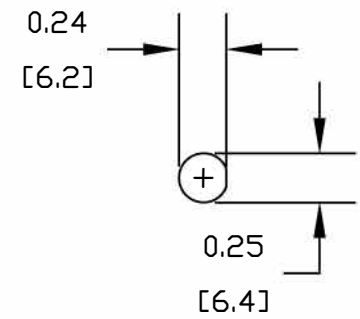

COMPONENTS	IMPEDANCE
SMA FEMALE BULKHEAD	50 OHM
SMA FEMALE BULKHEAD	50 OHM
RG178B/U	50 OHM

Standard Lengths	
-12	12"
-24	24"
-36	36"
-48	48"
-60	60"
-XXX	Custom Length in inches

MOUNTING HOLE

ebeestock

 <p>8TH FLOOR, BUILDING 1, YONGFU SCIENCE AND TECHNOLOGY CENTER INDUSTRIAL PARK, NANZHA DISTRICT 5, HUMEN, 523900, DONGGUAN, GUANGDONG, CHINA</p> <p>WEBSITE: www.ebeestock.com EMAIL: sales@ebeestock.com COAXIAL & FIBER OPTICS</p>	
<p>ESTABLISHED 2003</p>	
<p>DWG TITLE ET35454</p>	
<p>DES. CABLE ASSEMBLY, RG178B/U, SMA FEMALE BULKHEAD TO SMA FEMALE BULKHEAD</p>	
<p>REV. - FSCM NO. 53919</p>	<p>CAD FILE 071211 SCALE N/A SIZE A 2231</p>
<p>NOTES: 1. UNLESS OTHERWISE SPECIFIED ALL DIMENSIONS ARE NOMINAL. 2. ALL SPECIFICATIONS ARE SUBJECT TO CHANGE WITHOUT NOTICE AT ANY TIME. 3. DIMENSIONS ARE IN INCHES [mm]. 4. LENGTH TOLERANCE IS ± 1.5% OR 3/8", WHICHEVER IS GREATER.</p>	