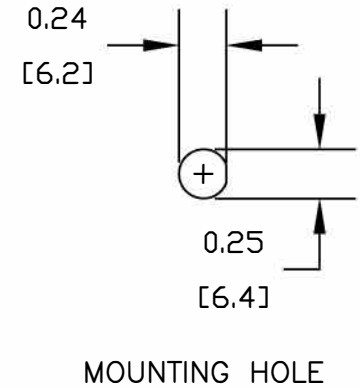

COMPONENTS	IMPEDANCE
SMA FEMALE BULKHEAD	50 OHM
SMA FEMALE BULKHEAD	50 OHM
RG178B/U	50 OHM

Standard Lengths	
-12	12"
-24	24"
-36	36"
-48	48"
-60	60"
-XXX	Custom Length in inches

 <p>8TH FLOOR, BUILDING 1, YONGFU SCIENCE AND TECHNOLOGY CENTER INDUSTRIAL PARK, NANZHA DISTRICT 5, HUMEN, 523900, DONGGUAN, GUANGDONG, CHINA</p> <p>ebeestock ESTABLISHED 2003</p>		<p>WEBSITE: www.ebeestock.com EMAIL: sales@ebeestock.com COAXIAL & FIBER OPTICS</p>			
<p>DWG TITLE ET35455</p>		<p>DES. CABLE ASSEMBLY, RG178B/U, SMA FEMALE BULKHEAD TO SMA FEMALE BULKHEAD</p>			
REV. -	FSCM NO. 53919	CAD FILE 071211	SCALE N/A	SIZE A	2231
<p>NOTES:</p> <ol style="list-style-type: none"> UNLESS OTHERWISE SPECIFIED ALL DIMENSIONS ARE NOMINAL. ALL SPECIFICATIONS ARE SUBJECT TO CHANGE WITHOUT NOTICE AT ANY TIME. DIMENSIONS ARE IN INCHES [mm]. LENGTH TOLERANCE IS ± 1.5% OR 3/8", WHICHEVER IS GREATER. 					