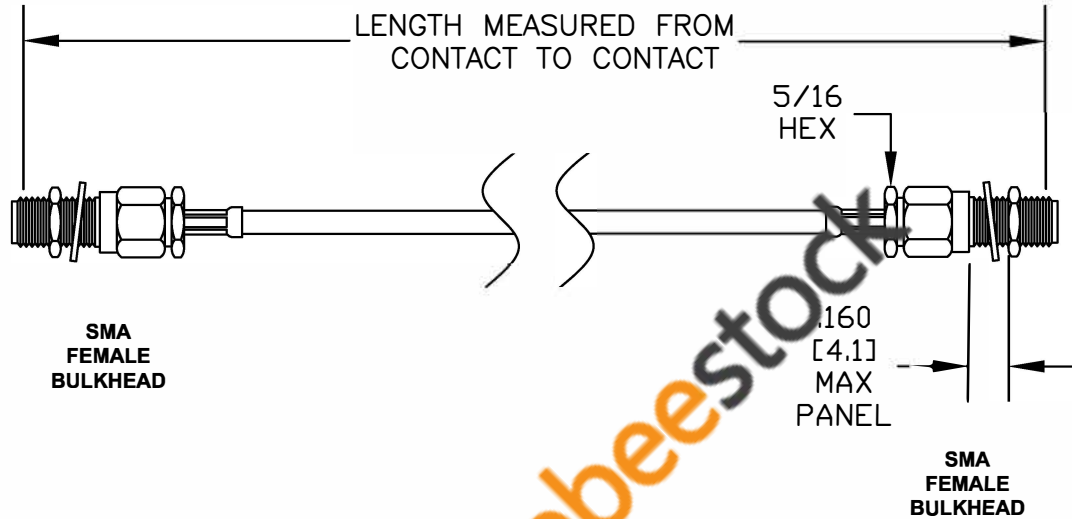

COMPONENTS	IMPEDANCE
SMA FEMALE BULKHEAD	50 OHM
SMA FEMALE BULKHEAD	50 OHM
RG178B/U	50 OHM

Standard Lengths	
-12	12"
-24	24"
-36	36"
-48	48"
-60	60"
-XXX	Custom Length in inches

 <p>8TH FLOOR, BUILDING 1, YONGFU SCIENCE AND TECHNOLOGY CENTER INDUSTRIAL PARK, NANZHA DISTRICT 5, HUMEN, 523900, DONGGUAN, GUANGDONG, CHINA</p> <p>ebeestock ESTABLISHED 2003</p>		<p>WEBSITE: www.ebeestock.com EMAIL: sales@ebeestock.com COAXIAL & FIBER OPTICS</p>			
<p>DWG TITLE ET35455</p>		<p>DES. CABLE ASSEMBLY, RG178B/U, SMA FEMALE BULKHEAD TO SMA FEMALE BULKHEAD</p>			
REV. -	FSCM NO. 53919	CAD FILE 071211	SCALE N/A	SIZE A	2231
<p>NOTES:</p> <ol style="list-style-type: none"> UNLESS OTHERWISE SPECIFIED ALL DIMENSIONS ARE NOMINAL. ALL SPECIFICATIONS ARE SUBJECT TO CHANGE WITHOUT NOTICE AT ANY TIME. DIMENSIONS ARE IN INCHES [mm]. LENGTH TOLERANCE IS ± 1.5% OR 3/8", WHICHEVER IS GREATER. 					