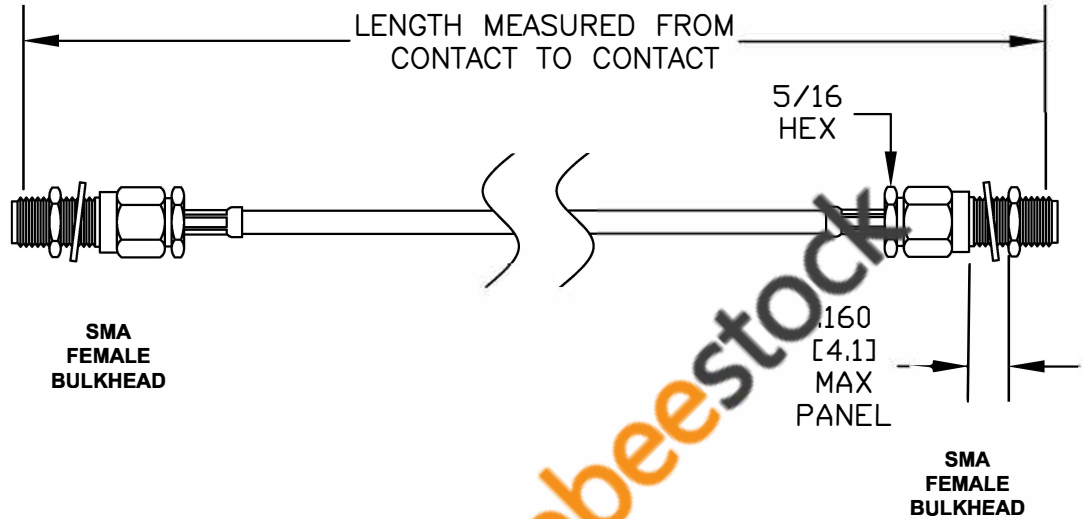

COMPONENTS	IMPEDANCE
SMA FEMALE BULKHEAD	50 OHM
SMA FEMALE BULKHEAD	50 OHM
RG178B/U	50 OHM

Standard Lengths	
-12	12"
-24	24"
-36	36"
-48	48"
-60	60"
-XXX	Custom Length in inches

8TH FLOOR, BUILDING 1, YONGFU SCIENCE AND TECHNOLOGY
CENTER INDUSTRIAL PARK, MANZHA DISTRICT 5,
HUMEN, 523900, DONGGUAN, GUANGDONG, CHINA

WEBSITE: www.ebeestock.com
EMAIL: sales@ebeestock.com

COAXIAL & FIBER OPTICS

ebeestock
ESTABLISHED 2003

DES. CABLE ASSEMBLY, RG178B/U, SMA FEMALE BULKHEAD TO SMA FEMALE BULKHEAD

DWG TITLE **ET35456**

REV. -	FSCM NO. 53919	CAD FILE 071211	SCALE N/A	SIZE A	2231
--------	----------------	-----------------	-----------	--------	------

NOTES:

1. UNLESS OTHERWISE SPECIFIED ALL DIMENSIONS ARE NOMINAL.
2. ALL SPECIFICATIONS ARE SUBJECT TO CHANGE WITHOUT NOTICE AT ANY TIME.
3. DIMENSIONS ARE IN INCHES [mm].
4. LENGTH TOLERANCE IS ± 1.5% OR 3/8", WHICHEVER IS GREATER.