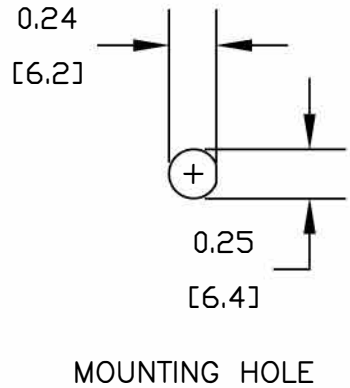

COMPONENTS	IMPEDANCE
SMA FEMALE BULKHEAD	50 OHM
SMA FEMALE BULKHEAD	50 OHM
RG178B/U	50 OHM

Standard Lengths	
-12	12"
-24	24"
-36	36"
-48	48"
-60	60"
-XXX	Custom Length in inches

8TH FLOOR, BUILDING 1, YONGFU SCIENCE AND TECHNOLOGY
CENTER INDUSTRIAL PARK, MANZHA DISTRICT 5,
HUMEN, 523900, DONGGUAN, GUANGDONG, CHINA

WEBSITE: www.ebeestock.com
EMAIL: sales@ebeestock.com

COAXIAL & FIBER OPTICS

ebeestock
ESTABLISHED 2003

DES. CABLE ASSEMBLY, RG178B/U, SMA FEMALE BULKHEAD TO SMA FEMALE BULKHEAD

DWG TITLE **ET35456**

REV. -	FSCM NO. 53919	CAD FILE 071211	SCALE N/A	SIZE A	2231
--------	----------------	-----------------	-----------	--------	------

NOTES:

1. UNLESS OTHERWISE SPECIFIED ALL DIMENSIONS ARE NOMINAL.
2. ALL SPECIFICATIONS ARE SUBJECT TO CHANGE WITHOUT NOTICE AT ANY TIME.
3. DIMENSIONS ARE IN INCHES [mm].
4. LENGTH TOLERANCE IS ± 1.5% OR 3/8", WHICHEVER IS GREATER.